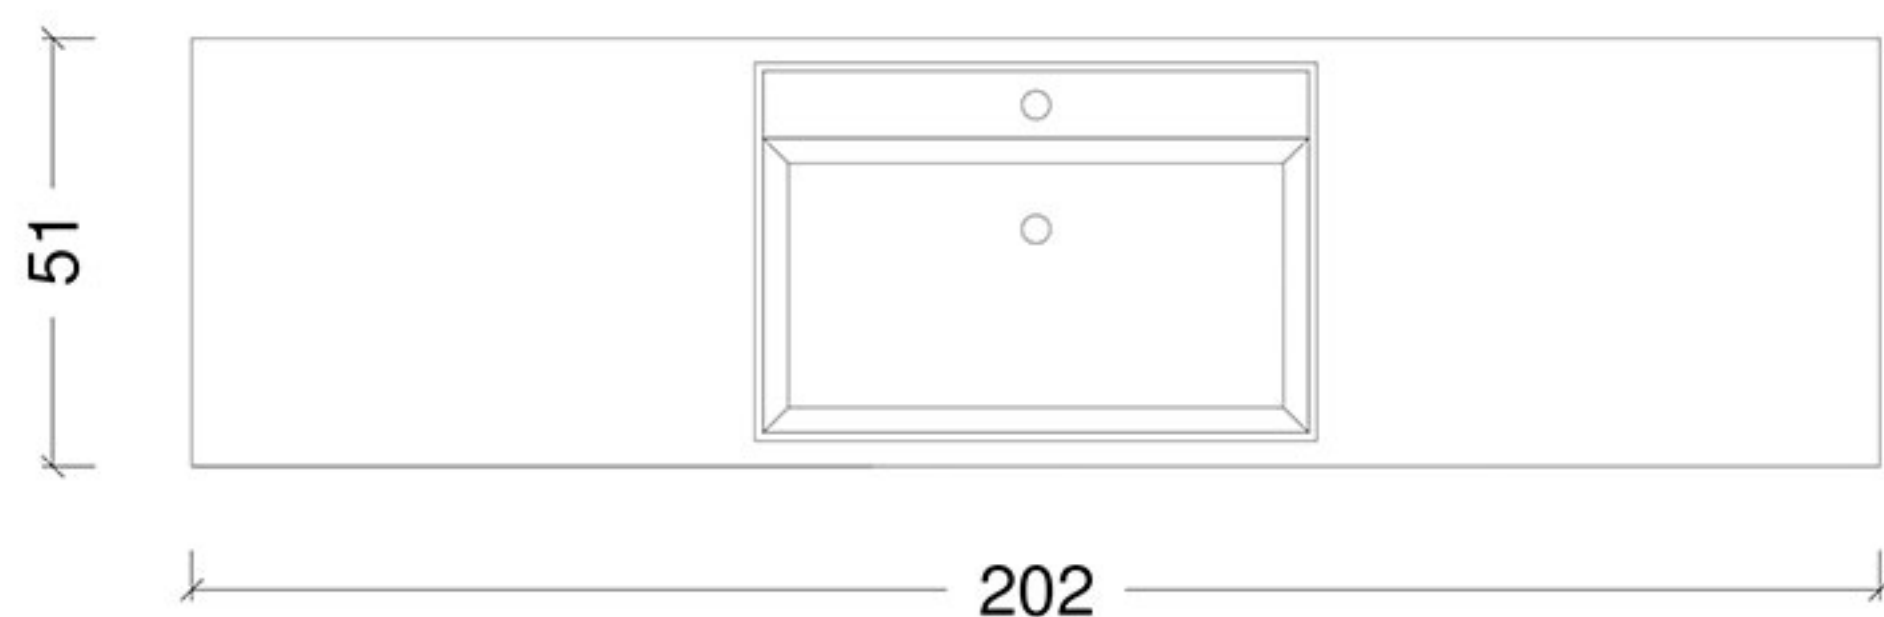

FIABA

COUNTERTOPS

Fiaba - Countertop - 202

COUNTERTOP

burgundy glass

black glass

white glass

ORDER CODE

T23 - 3020- 202

T23 - 3021- 202

T23 - 3022- 202

satine bronze mirror

T23 - 3026-202