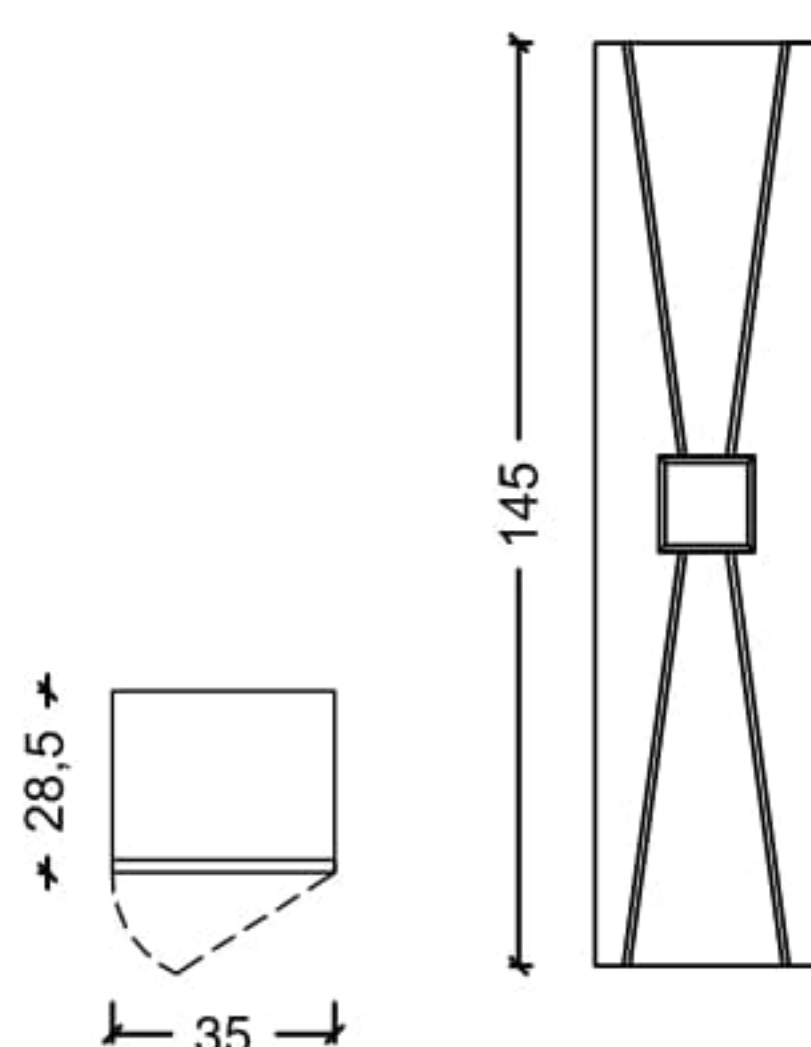

Fiaba - Tall Cabinet - BD

BODY - PATTERN	ORDER CODE
burgundy glass	3020-BD
black glass	3021-BD
white glass	3022-BD
satine bronze mirror	3025-BD

ATTENTION: Selected color for the sink also indicates the color of the handle and the mirror frame.

ATTENTION : Hinge and handle locations must be specified in the tall cabinets.