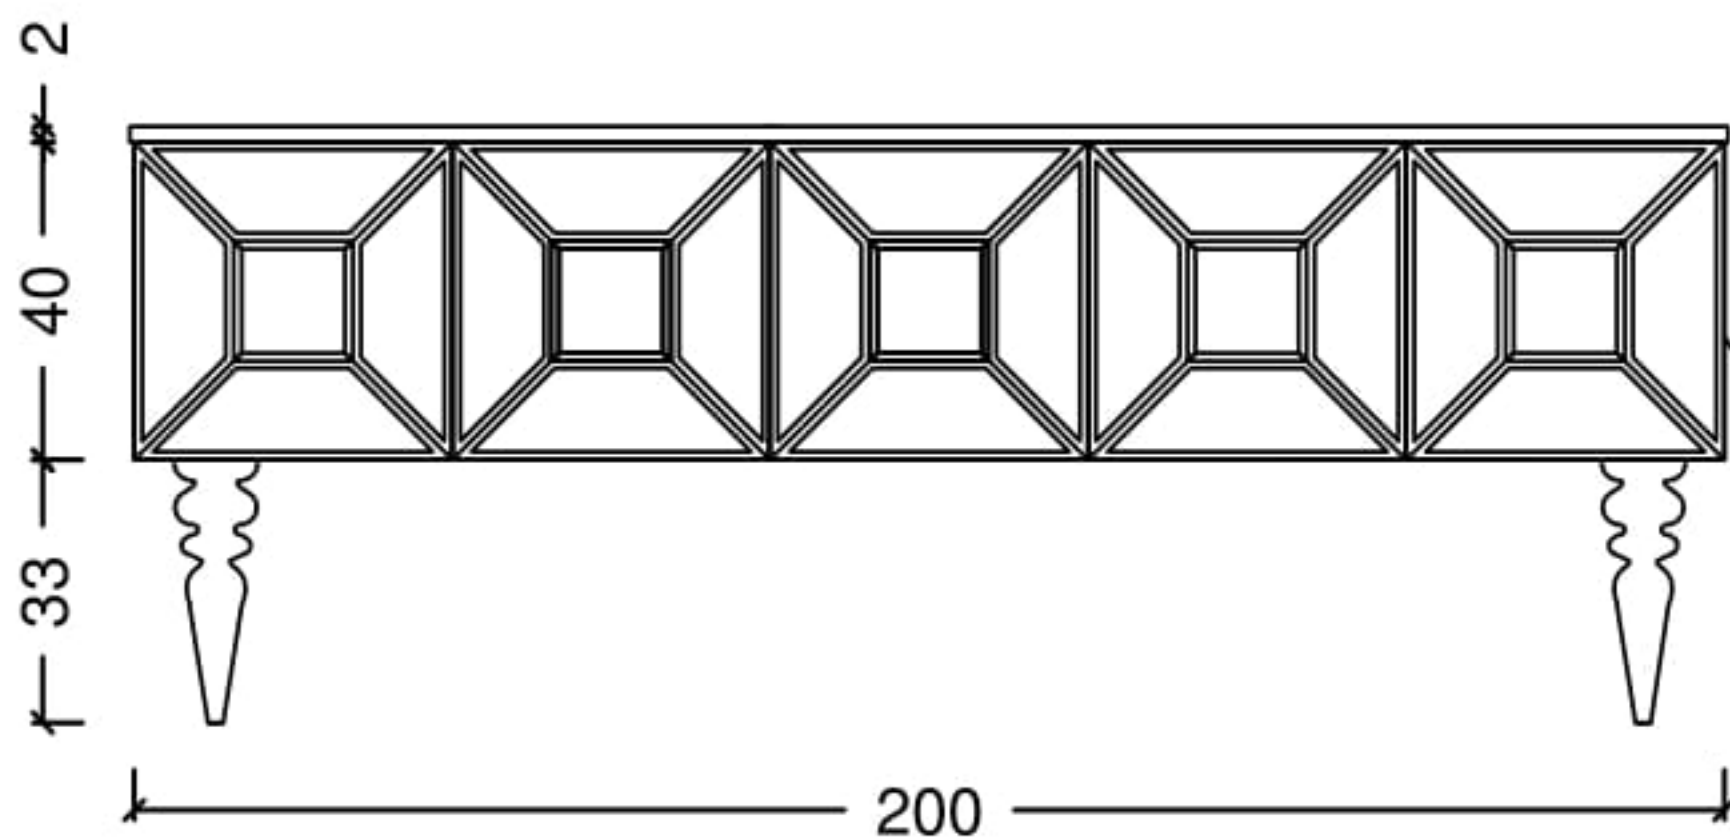

FIABA

SINK CABINETS

Fiaba - Sink Cabinet - 5K

BODY - PATTERN	ORDER CODE
burgundy glass	3020-5K
black glass	3021-5K
white glass	3022-5K

satine bronze mirror   3025-5K

DRAWER

ATTENTION: Selected color for the sink also indicates the color of the handle and the mirror frame.