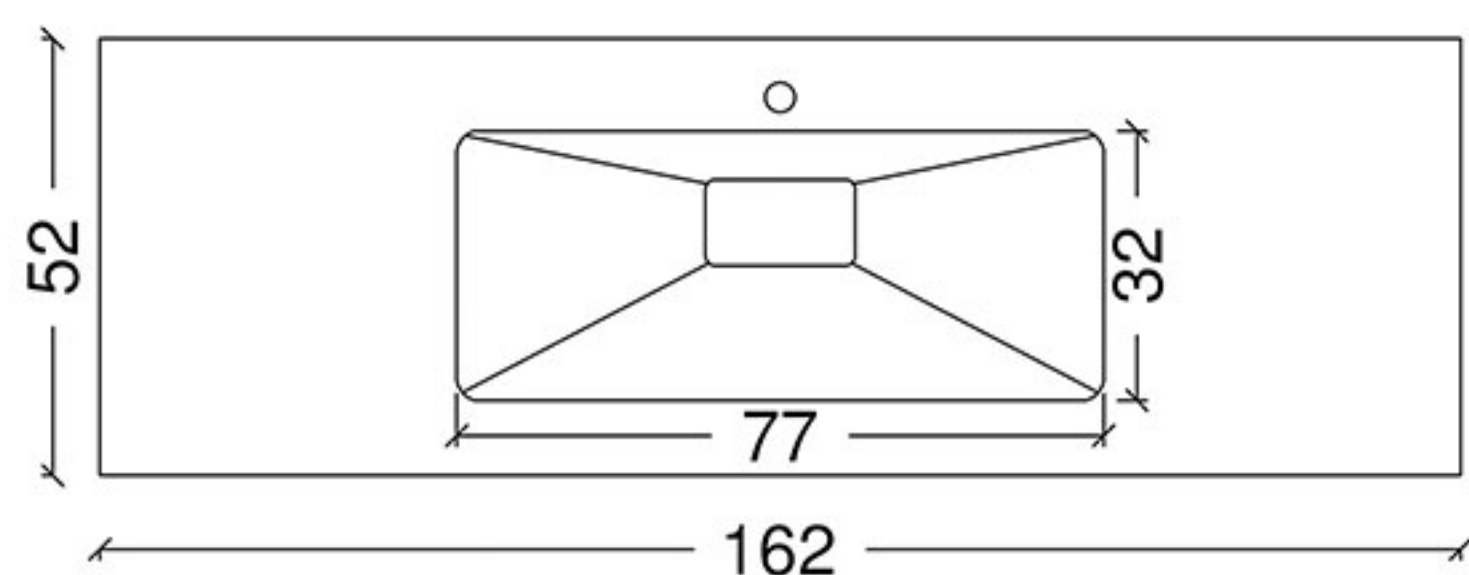

Fiaba - Integrated Sink Countertop - 162

COUNTERTOP

burgundy glass

black glass

white glass

ORDER CODE

T30 - 3020- 162

T30 - 3021- 162

T30 - 3022- 162