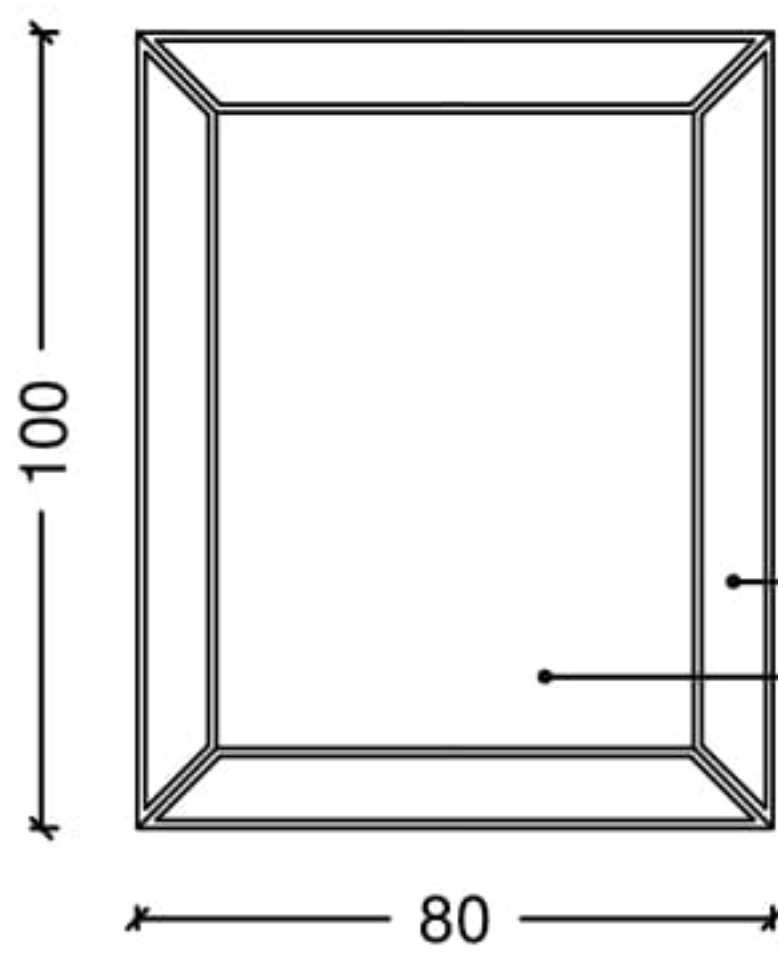

ORDER CODE

A26-DA  
A26-SBA  
A26-AA

INFO

regular mirror  
satine bronze mirror  
gold coloured beveled mirror frame

gold colored beveled mirror

plain mirror