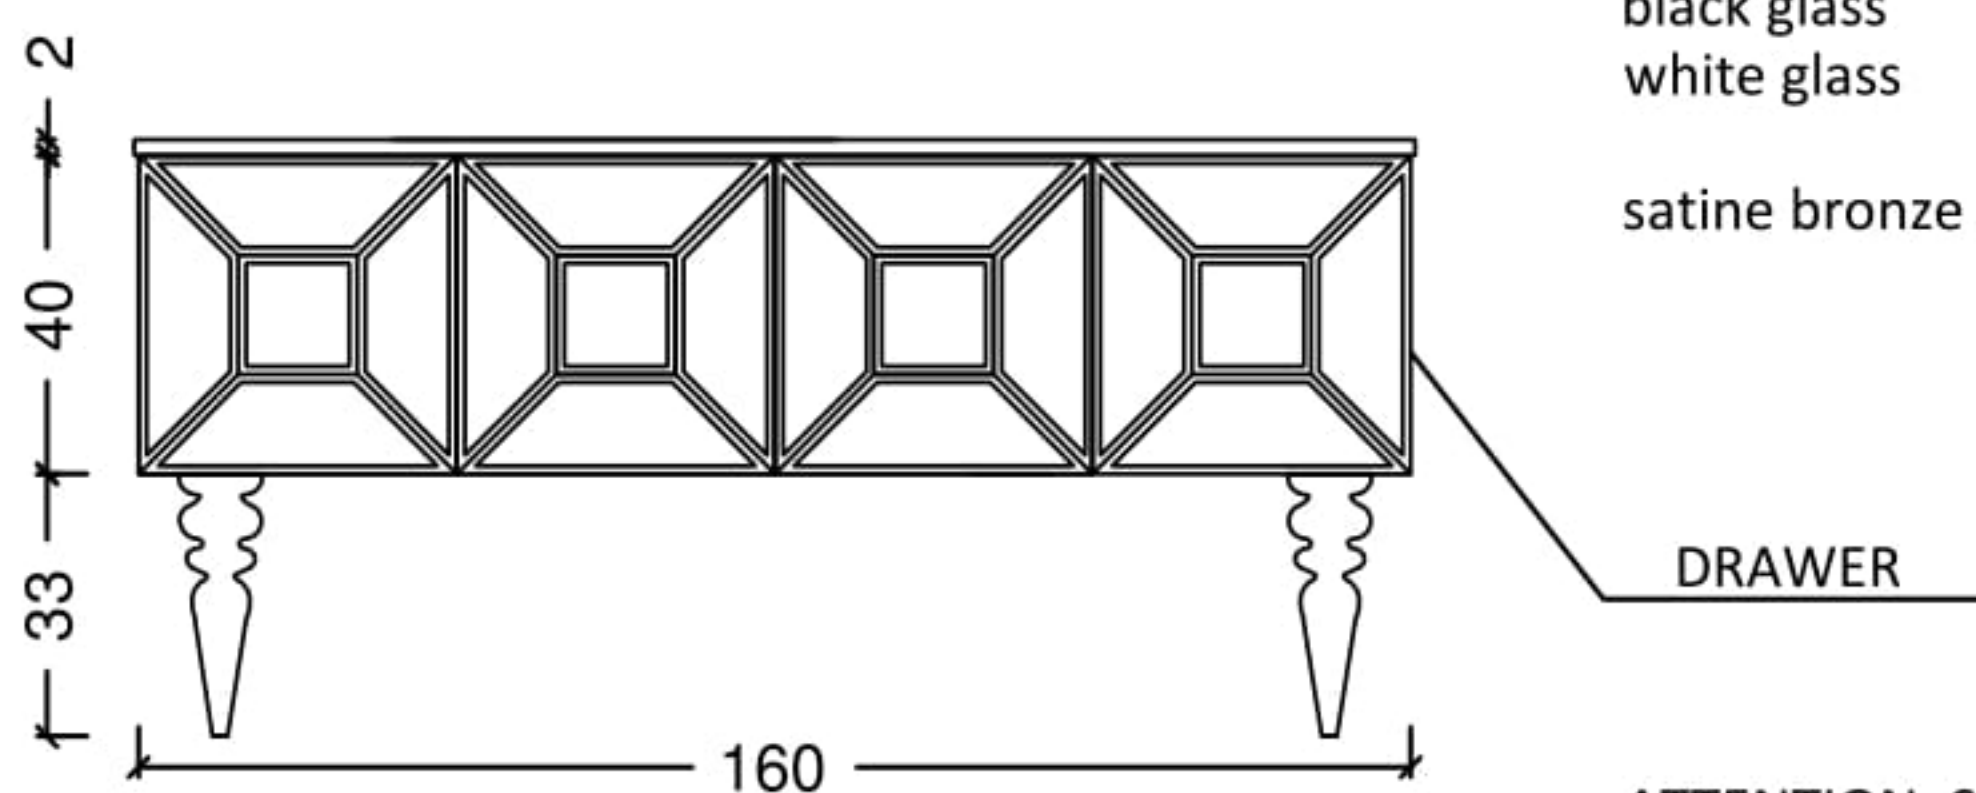

Fiaba - Sink Cabinet - 4K

BODY - PATTERN	ORDER CODE
burgundy glass	3020-4K
black glass	3021-4K
white glass	3022-4K
satine bronze mirror	3025-4K

ATTENTION: Selected color for the sink also indicates the color of the handle and the mirror frame.