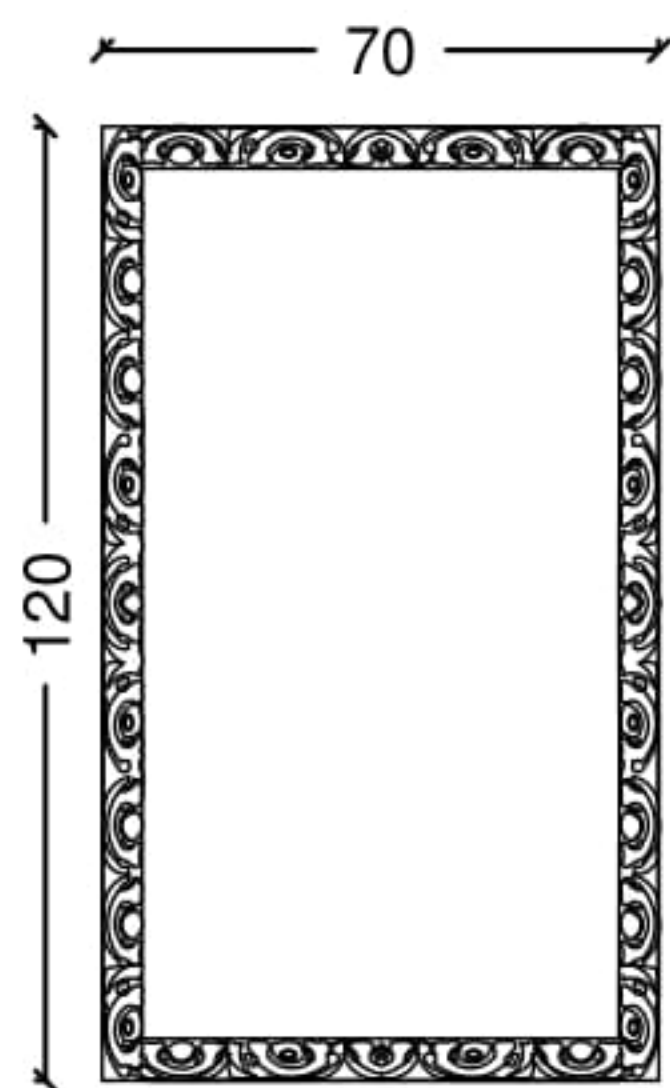

ORDER CODE

INFO

A46-A
A46-S
A46-G

gold-silk matte + led
pearl-silk matte + led
silver-silk matte + led

A46-A
A46-S
A46-G

gold-silk matte
pearl-silk matte
silver-silk matte

A-47