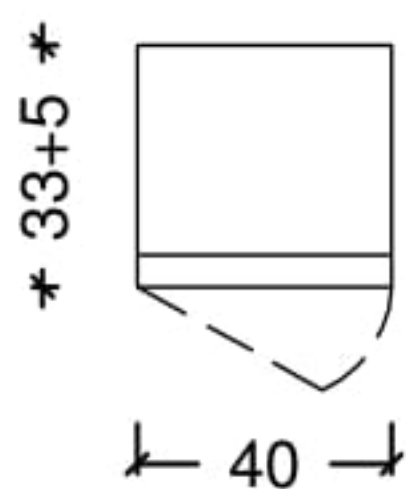

PITTURA

TALL CABINET

Pittura - Tall Cabinet - BD

BODY - PATTERN

complete shiny pearl
complete shiny gold
complete shiny silver

ORDER CODE

3045-BD
3046-BD
3047-BD

ATTENTION:Hinge and handle locations must be specified in the tall cabinets