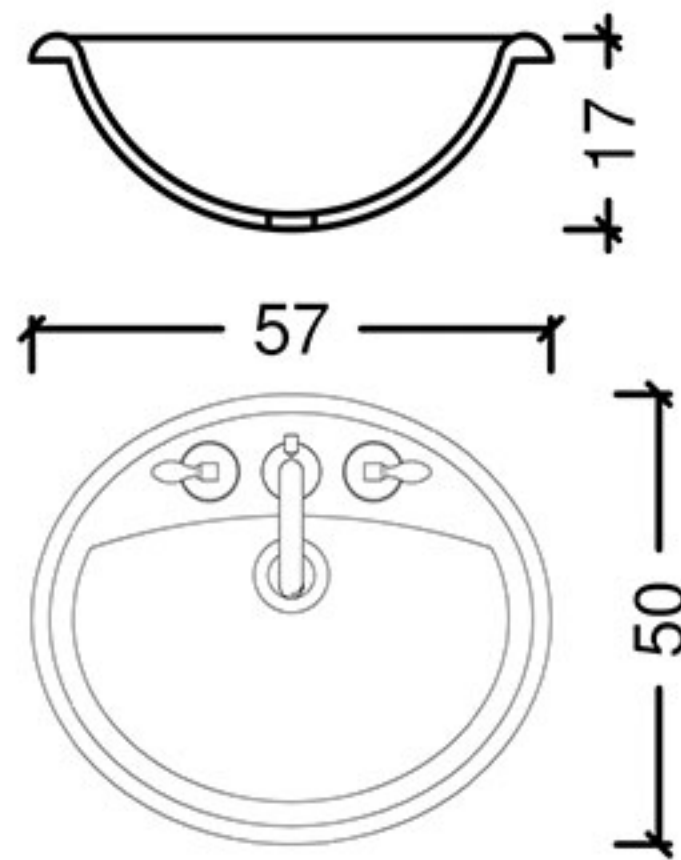

SINK

white ceramic
compelte gold
complete silver
gold flower pattern
silver flower pattern

ORDER CODE

LV3 - BS
LV3 - KA
LV3 - KP
LV3 - AC
LV3 - PC

Pittura- Sink-Undermount Elliptical Sink-LV2

SINK

white ceramic