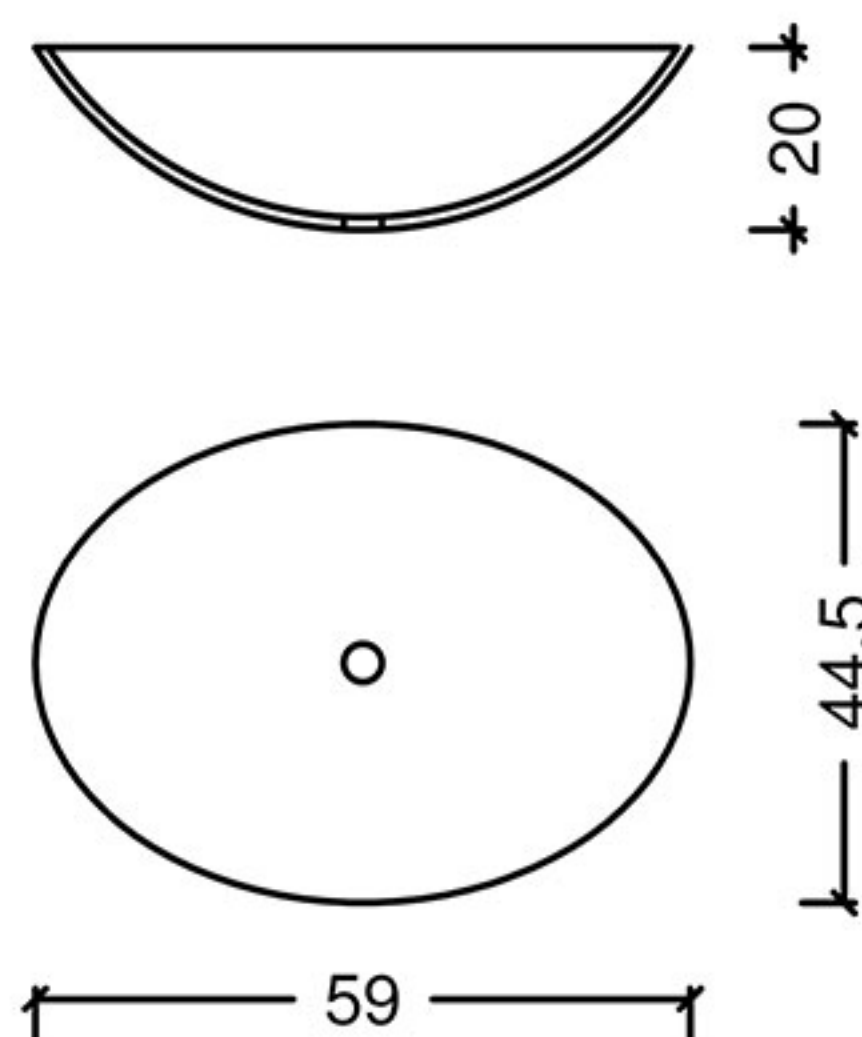

Pittura- Sink-Undermount Elliptical Sink-LV2

SINK

white ceramic

ORDER CODE

LV2 - BS