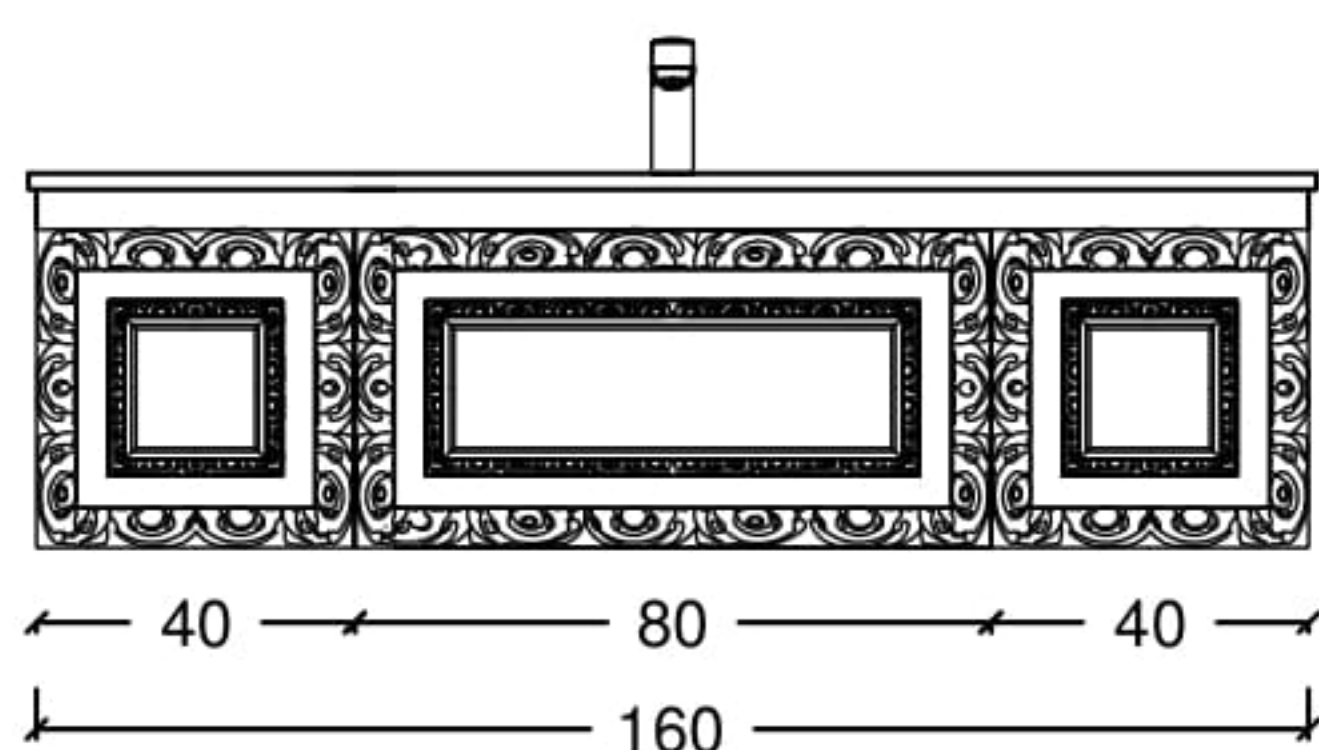

Pittura - Sink Cabinet - 160

BODY - PATTERN

ORDER CODE

complete pearl-silk matte
complete gold-silk matte
complete silver-silk matte

3045-160
3046-160
3047-160