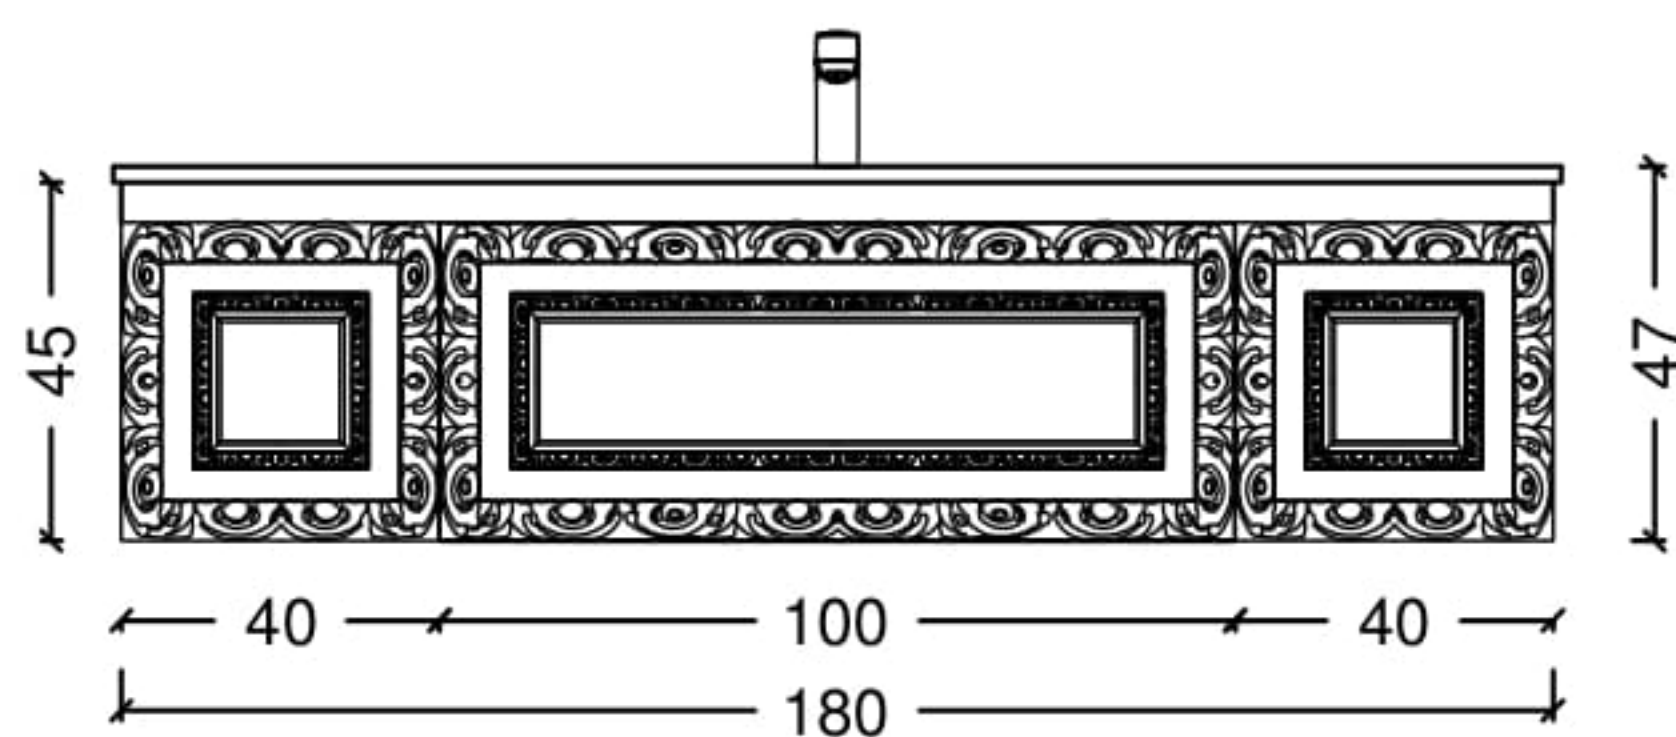

PITTURA

SINK CABINET

Pittura - Sink Cabinet - 180

BODY - PATTERN

ORDER CODE

complete pearl-silk matte
complete gold-silk matte
complete silver-silk matte

3045-180
3046-180
3047-180