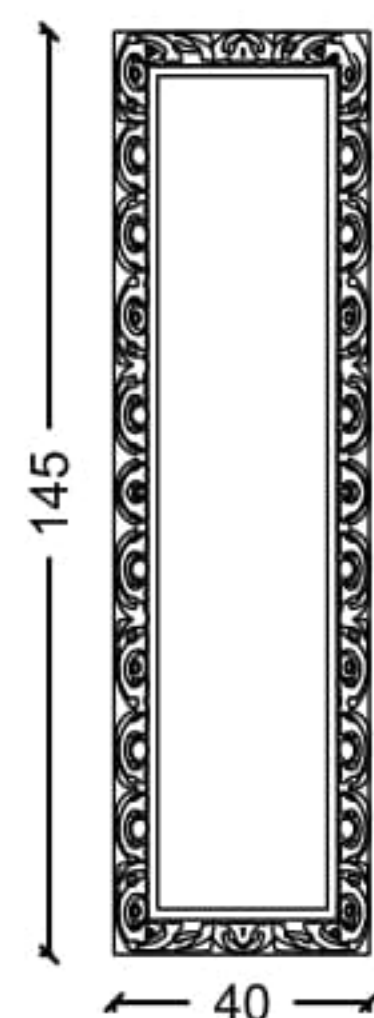

PITTURA

TALL CABINET

Pittura - Tall Cabinet - BD

BODY - PATTERN

complete shiny pearl
complete shiny gold
complete shiny silver

ORDER CODE

3045-BD
3046-BD
3047-BD

ATTENTION:Hinge and handle locations must be specified in the tall cabinets