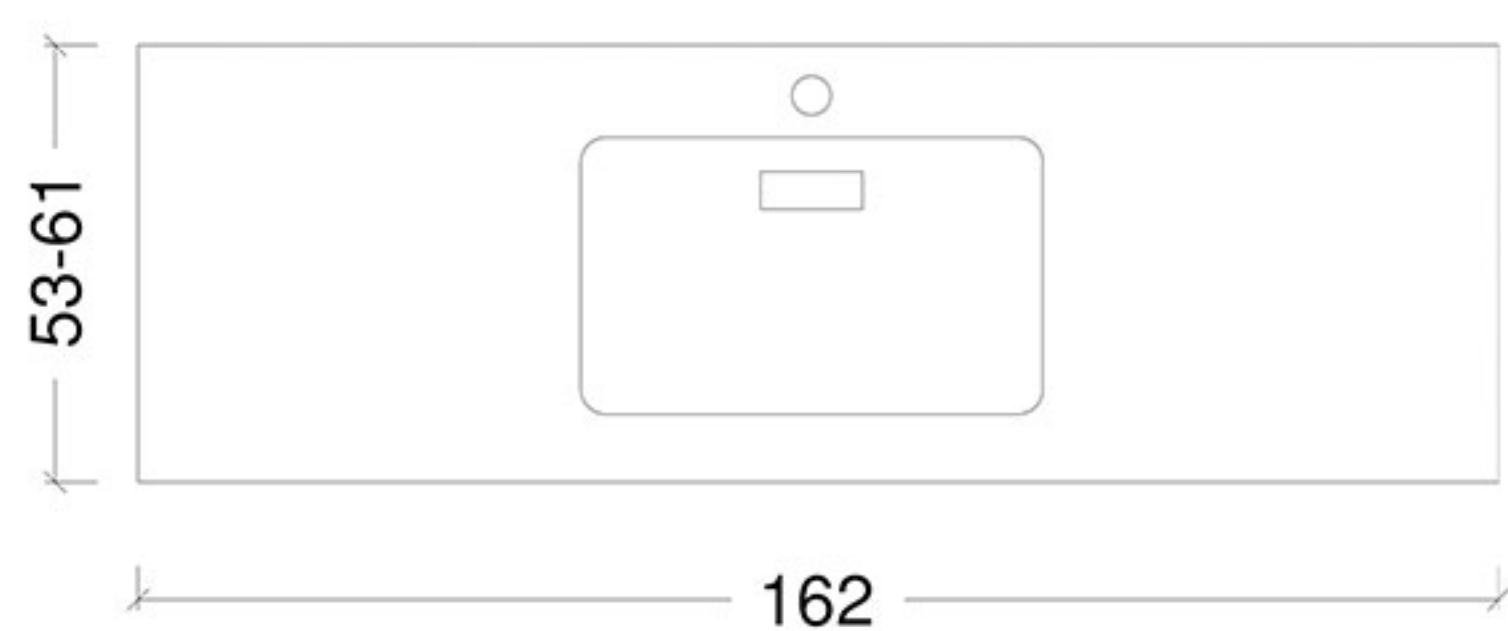

Pittura - Countertop - 162

COUNTERTOP	ORDER CODE
toros black	T162- TS
emprador dark	T162 - ED
bursa beige	T162 - BB
star galaxy	T162 - SG
bianco carrera	T162 - BC
acrylic	T162 - AK