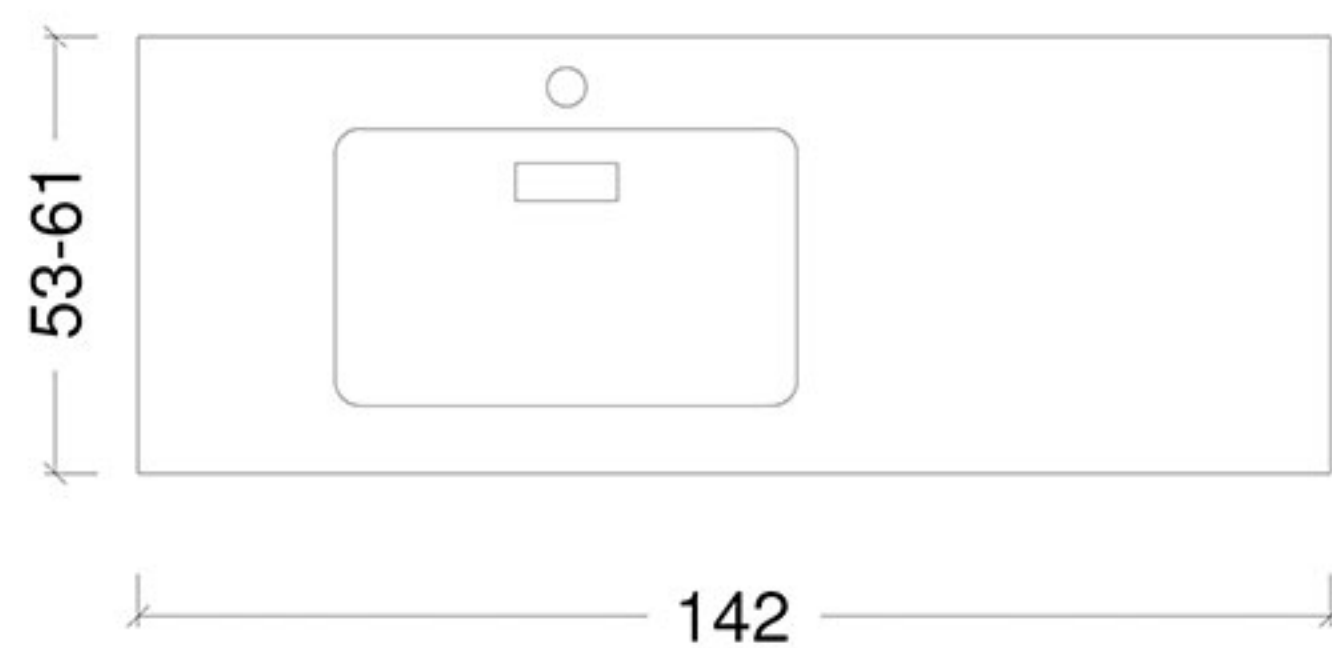

Pittura - Countertop - 142

COUNTERTOP	ORDER CODE
toros black	T142- TS
emprador dark	T142 - ED
bursa beige	T142 - BB
star galaxy	T142 - SG
bianco carrera	T142 - BC
glass countertop / black	T142 - CT.S.
white solid glass	T142 - WG
acrylic	T142 - AK