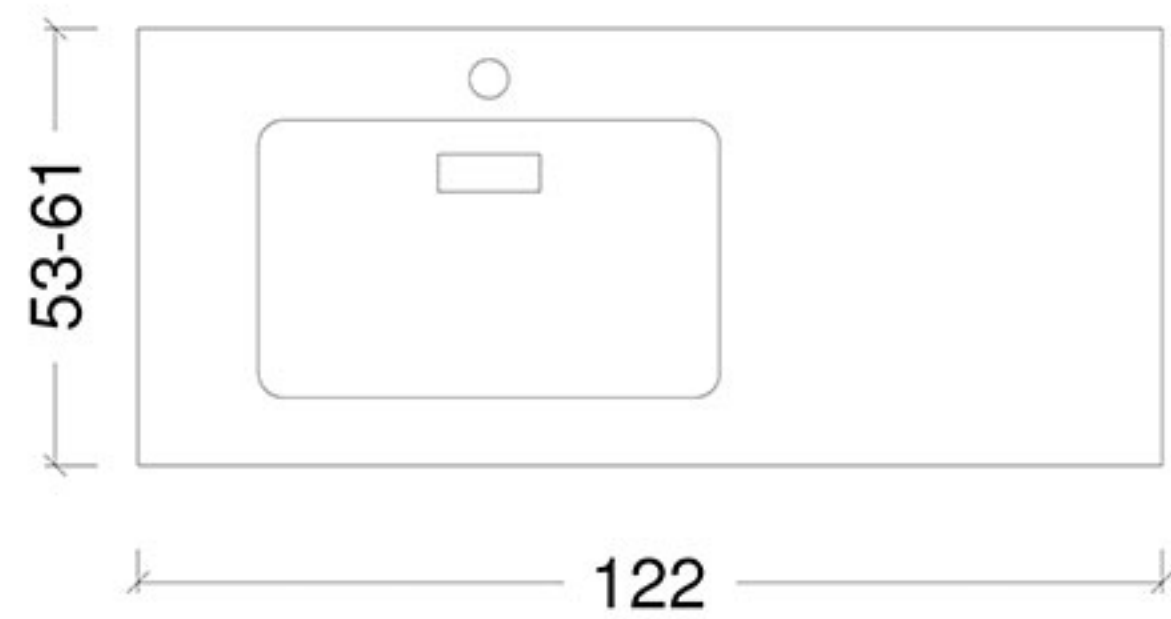

Pittura - Countertop - 122

COUNTERTOP	ORDER CODE
toros black	T122- TS
emprador dark	T122 - ED
bursa beige	T122 - BB
star galaxy	T122 - SG
bianco carrera	T122 - BC
glass countertop / black	T122 - CT.S.
white solid glass	T122 - WG
acrylic	T122 - AK