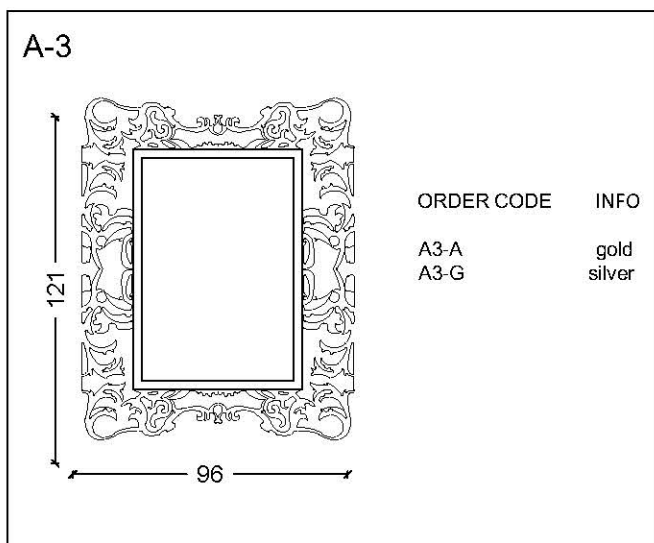

FIORE

MIRRORS

Fiore - Sink Cabinets

BODY - PATTERN

ORDER CODE

Walnut Marqueterie

1031

Fiore - Countertop

COUNTERTOP

ORDER CODE

toros black
emprador dark
bursa beige
star galaxy
bianco carrera

T5 - TS
T5 - ED
T5 - BB
T5 - SG
T5 - BC

ATTENTION : plinth exists on the marble countertops
the faucet must be specified as a single hole or three holes on the countertop