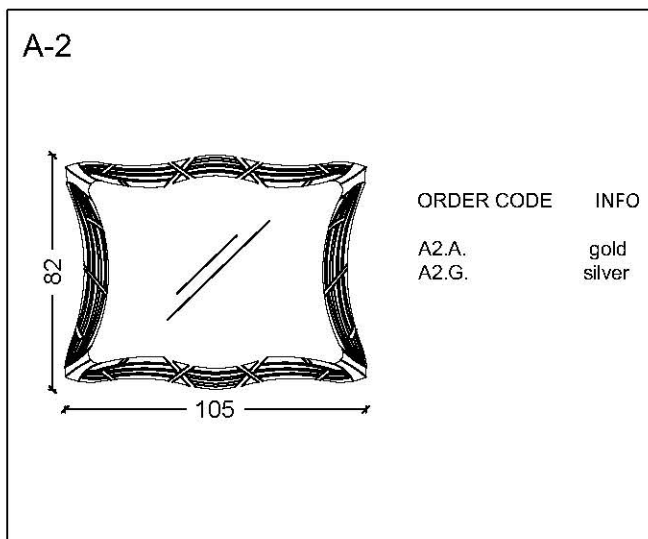

FIORE

MIRRORS