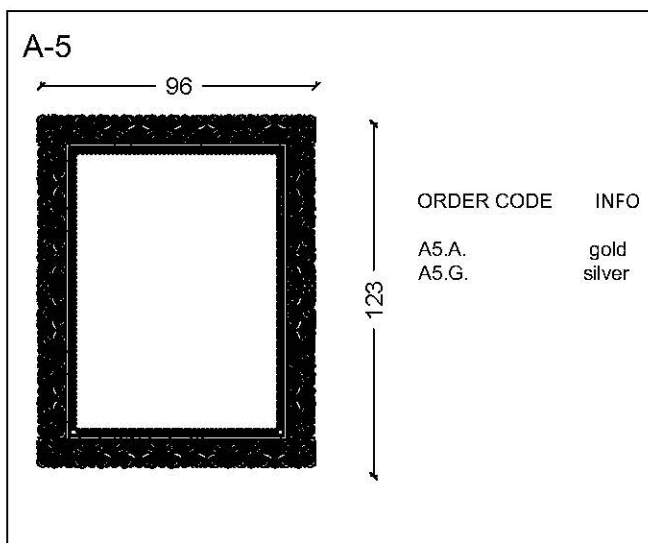

FIORE

MIRRORS

Fiore - Sink Cabinets

BODY - PATTERN

ORDER CODE

Walnut Marqueterie

1031

Fiore - Countertop

COUNTERTOP

ORDER CODE

toros black
emprador dark
bursa beige
star galaxy
bianco carrera

T5 - TS
T5 - ED
T5 - BB
T5 - SG
T5 - BC

ATTENTION : plinth exists on the marble countertops
the faucet must be specified as a single hole or three holes on the countertop