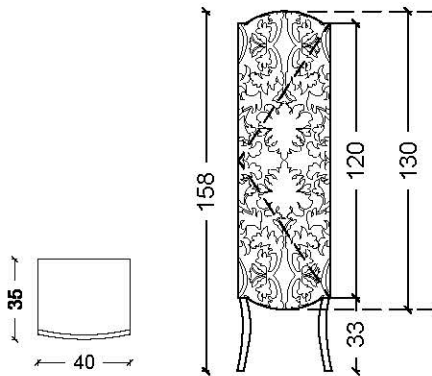

COUNTERTOP

ORDER CODE

toros black
emprador dark
bursa beige
star galaxy
bianco carrera

T5 - TS
T5 - ED
T5 - BB
T5 - SG
T5 - BC

ATTENTION : plinth exists on the marble countertops
the faucet must be specified as a single hole or three holes on the countertop

Fiore - Sink - Undermount Elliptical Sink - LV2

SINK

ORDER CODE

white ceramic
complete gold
complete silver
gold greek pattern
silver greek pattern

LV2 - BS
LV2 - KA
LV2 - KP
LV2 - AG
LV2 - PG

FIORE

TALL CABINETS & BATHTUB COATINGS

Fiore - Tall Cabinets - BD

BODY - PATTERN ORDER CODE

Walnut Marqueterie 1031 - DB

ATTENTION : Hinge and handle locations must be specified in the tall cabinets.

Fiore - Bathtub Coatings - KV

BODY - PATTERN ORDER CODE