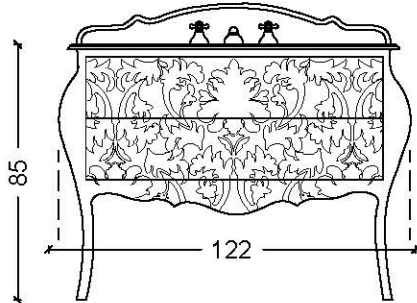

FIORE

MIRRORS

Fiore - Sink Cabinets

BODY - PATTERN

ORDER CODE

Walnut Marqueterie

1031

Fiore - Countertop

COUNTERTOP

ORDER CODE

toros black
emprador dark
bursa beige
star galaxy
bianco carrera

T5 - TS
T5 - ED
T5 - BB
T5 - SG
T5 - BC

ATTENTION : plinth exists on the marble countertops
the faucet must be specified as a single hole or three holes on the countertop