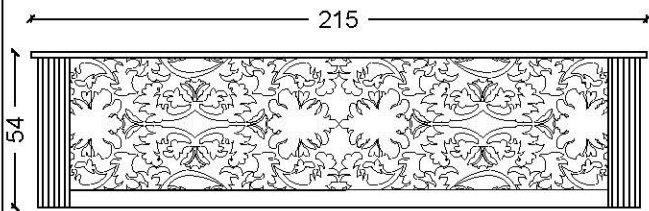

Fiore - Tall Cabinets - BD

BODY - PATTERN ORDER CODE

Walnut Marqueterie 1031 - DB

ATTENTION : Hinge and handle locations must be specified in the tall cabinets.

Fiore - Bathtub Coatings - KV

BODY - PATTERN ORDER CODE