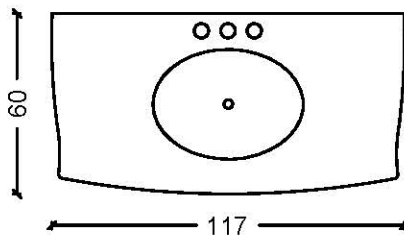

FIORE

MIRRORS

Fiore - Sink Cabinets

BODY - PATTERN

ORDER CODE

Walnut Marqueterie

1031

Fiore - Countertop

COUNTERTOP

ORDER CODE

toros black
emprador dark
bursa beige
star galaxy
bianco carrera

T5 - TS
T5 - ED
T5 - BB
T5 - SG
T5 - BC

ATTENTION : plinth exists on the marble countertops
the faucet must be specified as a single hole or three holes on the countertop