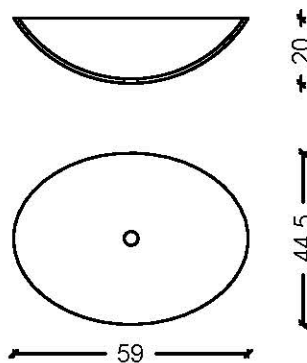

Fiore - Sink - Undermount Elliptical Sink - LV2

SINK

ORDER CODE

white ceramic
complete gold
complete silver
gold greek pattern
silver greek pattern

LV2 - BS
LV2 - KA
LV2 - KP
LV2 - AG
LV2 - PG