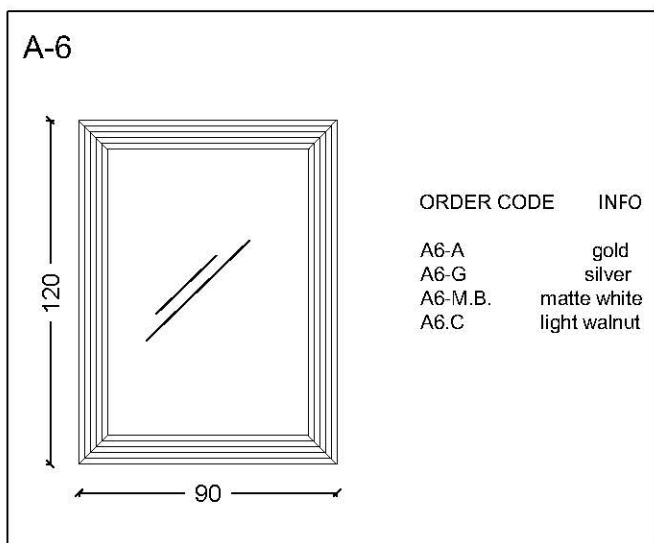

FIORE

MIRRORS

Fiore - Sink Cabinets

BODY - PATTERN

ORDER CODE

Walnut Marqueterie

1031

Fiore - Countertop

COUNTERTOP

ORDER CODE

toros black
emprador dark
bursa beige
star galaxy
bianco carrera

T5 - TS
T5 - ED
T5 - BB
T5 - SG
T5 - BC

ATTENTION : plinth exists on the marble countertops
the faucet must be specified as a single hole or three holes on the countertop