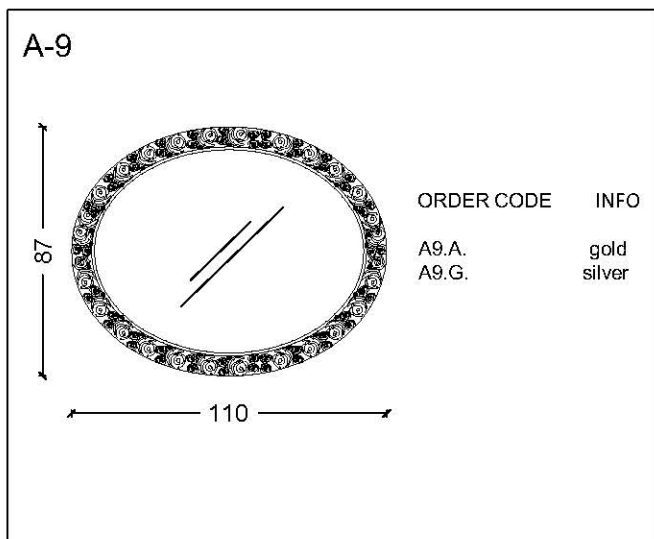

FIORE

MIRRORS