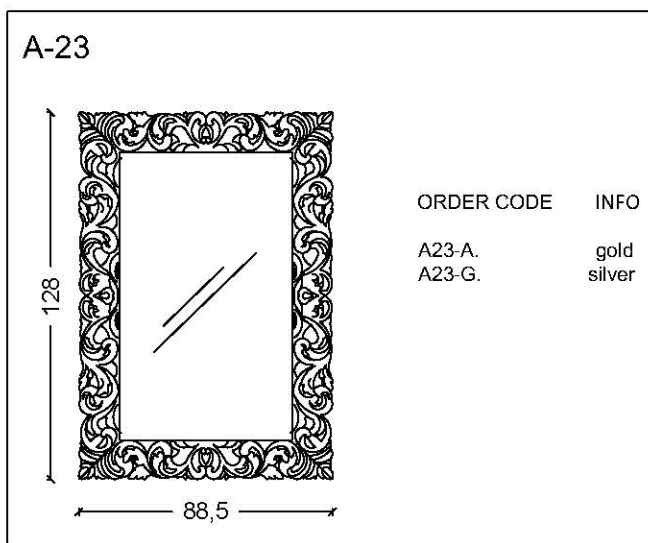

FIORE

MIRRORS

Fiore - Sink Cabinets

BODY - PATTERN

ORDER CODE

Walnut Marqueterie

1031

Fiore - Countertop

COUNTERTOP

ORDER CODE

toros black
emprador dark
bursa beige
star galaxy
bianco carrera

T5 - TS
T5 - ED
T5 - BB
T5 - SG
T5 - BC

ATTENTION : plinth exists on the marble countertops
the faucet must be specified as a single hole or three holes on the countertop