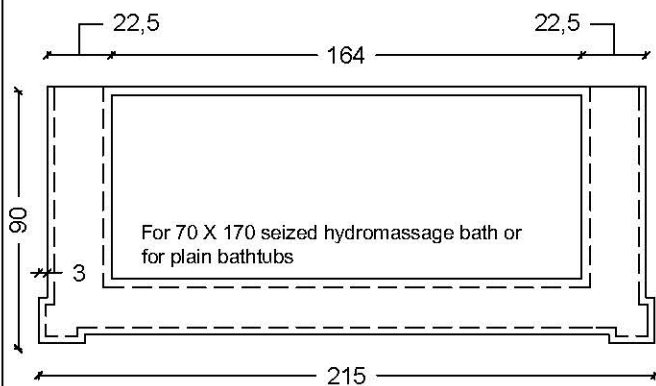

Fiore - Bathtub Bench - KT

MATERIAL   ORDER CODE

toros black	KT-TS
emprador dark	KT-ED
bursa beige	KT-BB
star galaxy	KT-SG
bianco carrera	KT-BC
marine plywood + veneer	KT-MK-1031