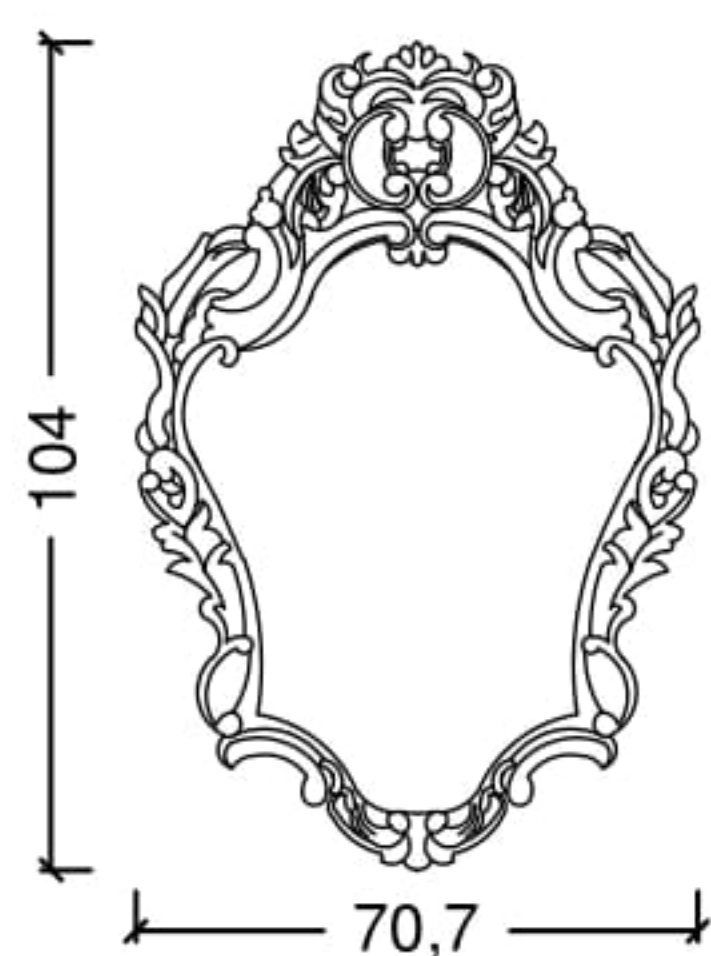

# CRISTALLO

## MIRRORS

A-28

ORDER CODE

A 28-PB  
A 28-PS

INFO

glossy white laquered - swarovski handwork  
glossy black laquered - swarovski handwork

A-29

ORDER CODE

A 29-PB  
A 29-PS

INFO

glossy white laquered  
glossy black laquered

A-24

ORDER CODE

A 24-A  
A 24-P

INFO

gold  
silver