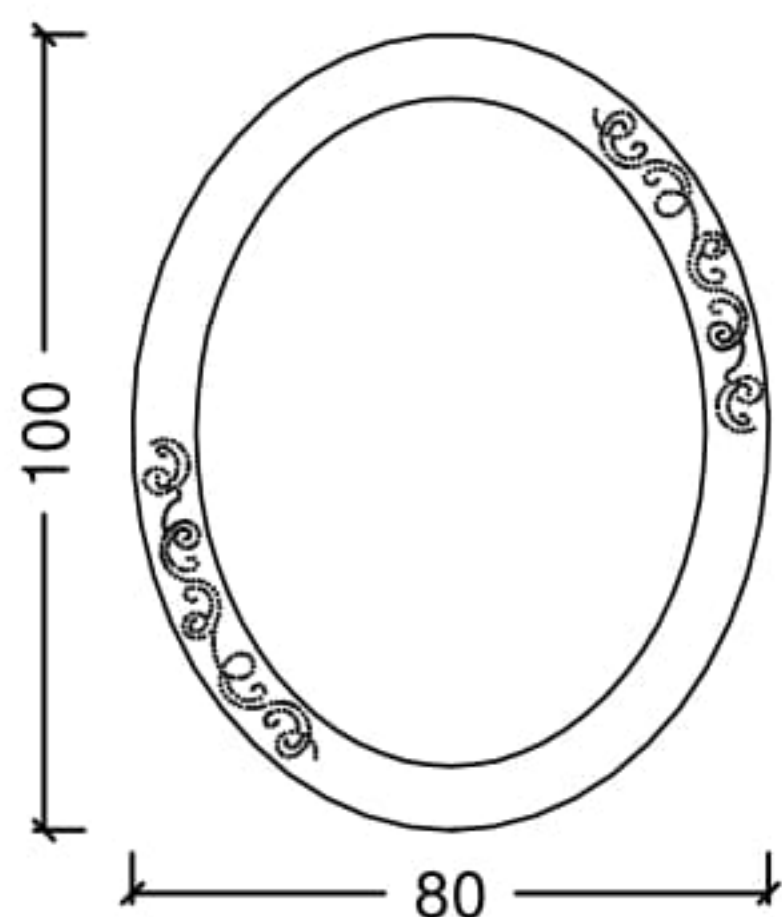

# CRISTALLO

## MIRRORS

A-28

ORDER CODE

A 28-PB  
A 28-PS

INFO

glossy white laquered - swarovski handwork  
glossy black laquered - swarovski handwork

A-29

ORDER CODE

#### BODY-PATTERN