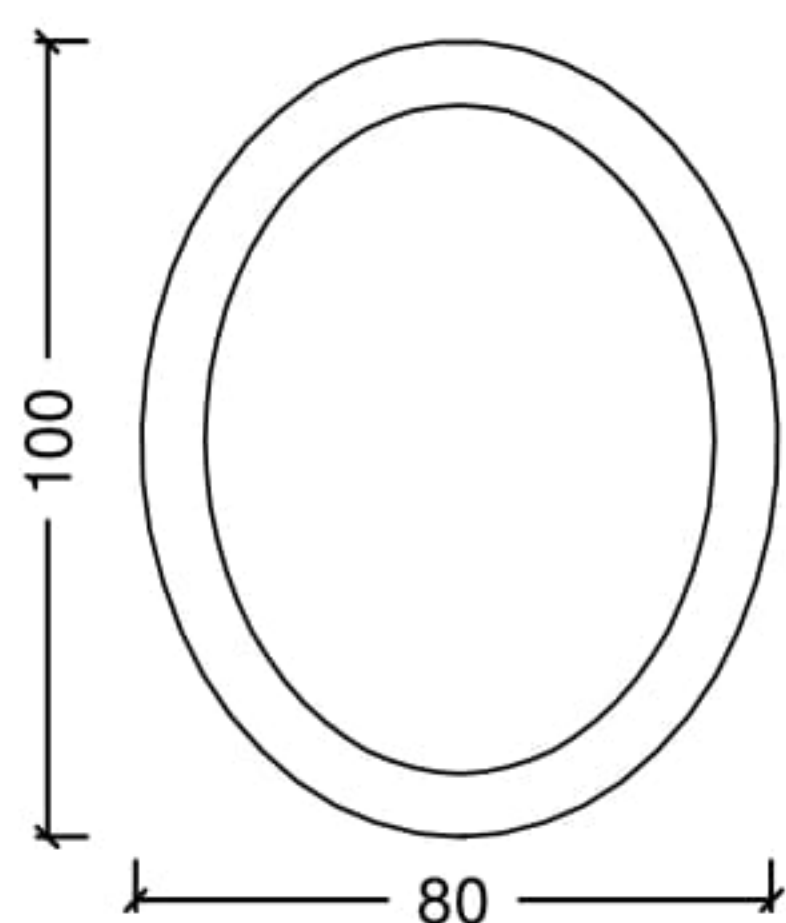

## MIRRORS

A-28

ORDER CODE

A 28-PB  
A 28-PS

INFO

glossy white laquered - swarovski handwork  
glossy black laquered - swarovski handwork

A-29

ORDER CODE