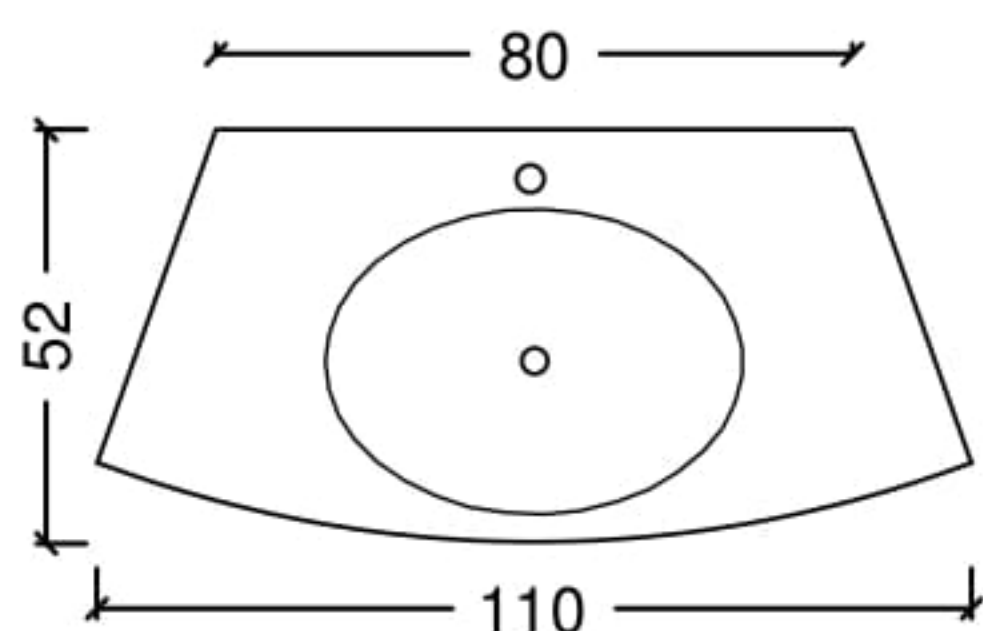

Cristallo- Self Basin Countertops - KL

COUNTERTOP	ORDER CODE
White Solid Glass	T21-WSG-KL
black glass	T22-S-KL

ATTENTION:the faucet must be specified as a single hole or three holes on the countertop