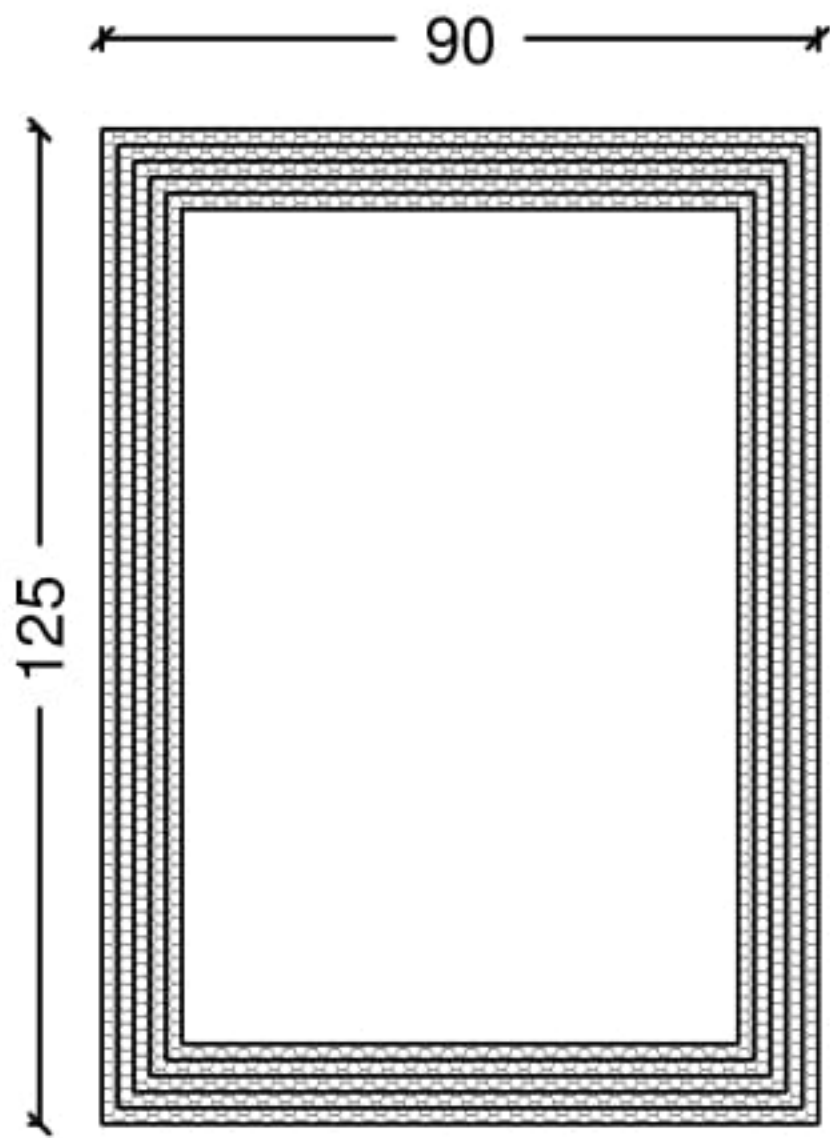

DIAMOND

MIRRORS

A-30

ORDER CODE

A 30

INFO

glossy white laquered - swarovski handwork

A-26

ORDER CODE

A26-DA
A26-SBA
A26-AA

INFO

regular mirror
satine bronze mirror
gold coloured beveled mirror frame

DIAMOND

SINK CABINETS & COUNTERTOPS

Diamond - Sink Cabinet - Swarovski Handmade

BODY-PATTERN

ORDER CODE

glossy white laquered

3017

Diamond - Countertop

COUNTERTOP

ORDER CODE

White Solid Glass

T18-WSG

ATTENTION:the faucet must be specified as a single hole or three holes on the countertop

Diamond - Self Basin Countertops - KL

COUNTERTOP

ORDER CODE

White Solid Glass

T18-WSG-KL

ATTENTION:the faucet must be specified as a single hole or three holes on the countertop