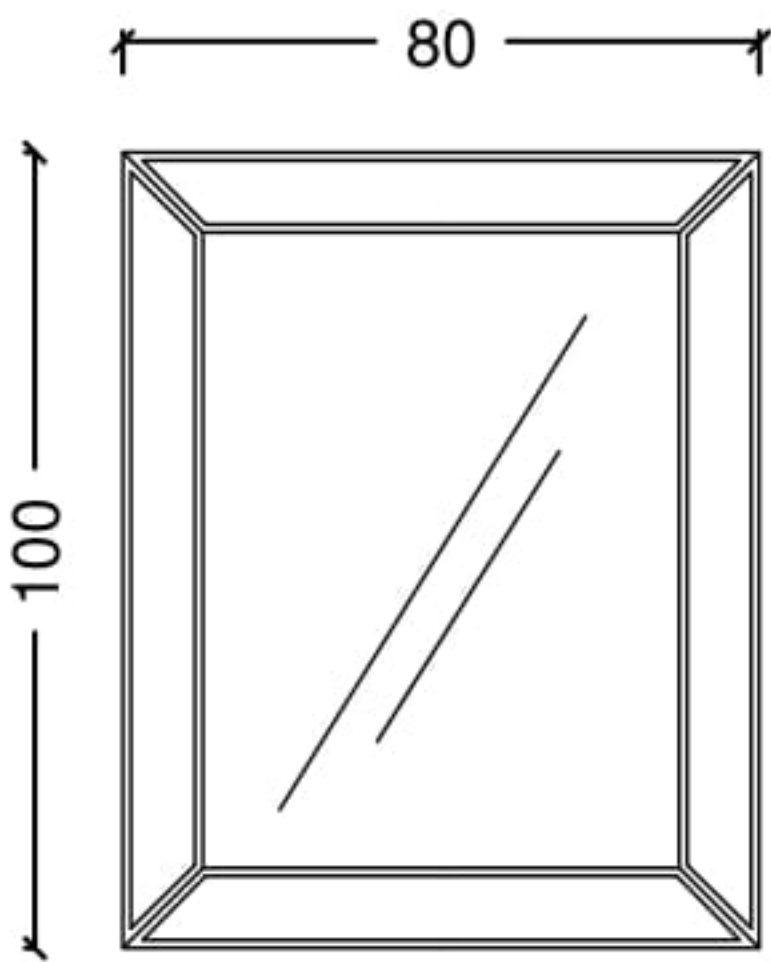

DIAMOND

MIRRORS

A-30

ORDER CODE

A 30

INFO

glossy white laquered - swarovski handwork

A-26

ORDER CODE

A26-DA
A26-SBA
A26-AA

INFO

regular mirror
satine bronze mirror
gold coloured beveled mirror frame

DIAMOND

SINK CABINETS & COUNTERTOPS

Diamond - Sink Cabinet - Swarovski Handmade

BODY-PATTERN

ORDER CODE

glossy white laquered

3017

Diamond - Countertop

COUNTERTOP

ORDER CODE

White Solid Glass

T18-WSG

ATTENTION:the faucet must be specified as a single hole or three holes on the countertop

Diamond - Self Basin Countertops - KL

COUNTERTOP

ORDER CODE

White Solid Glass

T18-WSG-KL

ATTENTION:the faucet must be specified as a single hole or three holes on the countertop