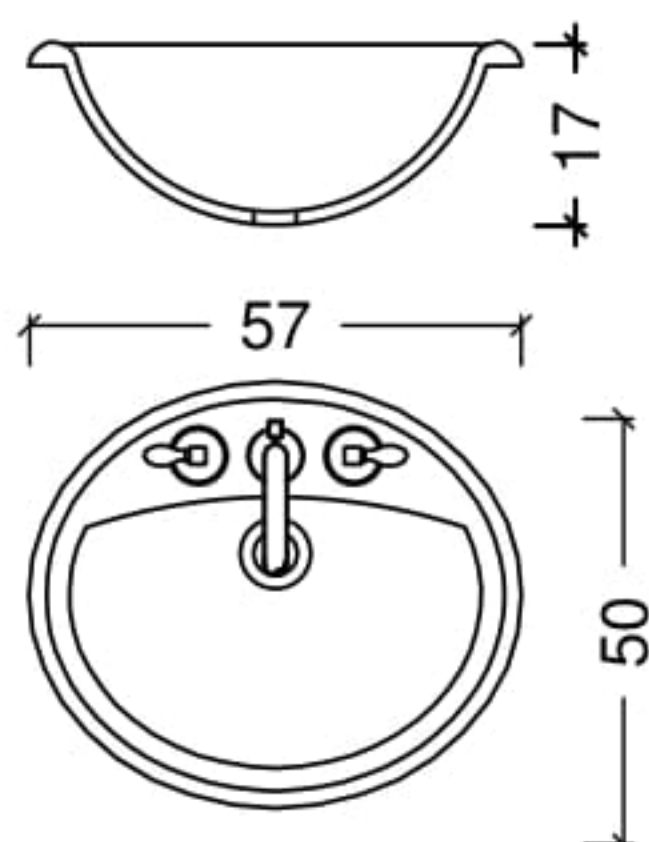

ATTENTION:the faucet must be specified as a single hole or three holes on the countertop

Diamond - Self Basin Countertops - KL

COUNTERTOP

ORDER CODE

White Solid Glass

T18-WSG-KL

ATTENTION:the faucet must be specified as a single hole or three holes on the countertop

DIAMOND

SINKS & TALL CABINETS

Diamond - Self Basin Countertops - LV 1

SINK	ORDER CODE
white ceramic	LV1 - BS
complete gold	LV1 - KA
complete silver	LV1 - KP
gold greek pattern	LV1 - AG
silver greek pattern	LV1 - PG

Diamond - Sink - Overlay Elliptical Sink - LV3

SINK	ORDER CODE
white ceramic	LV3 - BS
black ceramic	LV3 - SS
complete gold	LV3 - KA
complete silver	LV3 - KP

Diamond - Tall Cabinets - BD

BODY-PATTERN	ORDER CODE
glossy white laquered (swarovski handmade)	3014-BD