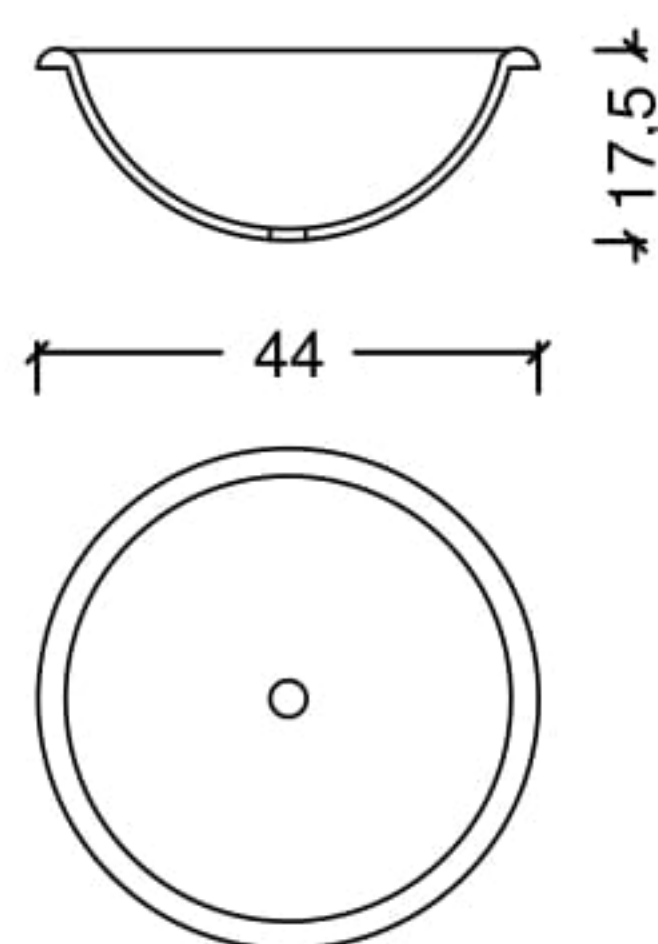

DIAMOND

SINKS & TALL CABINETS

Diamond - Self Basin Countertops - LV 1

SINK	ORDER CODE
white ceramic	LV1 - BS
complete gold	LV1 - KA
complete silver	LV1 - KP
gold greek pattern	LV1 - AG
silver greek pattern	LV1 - PG