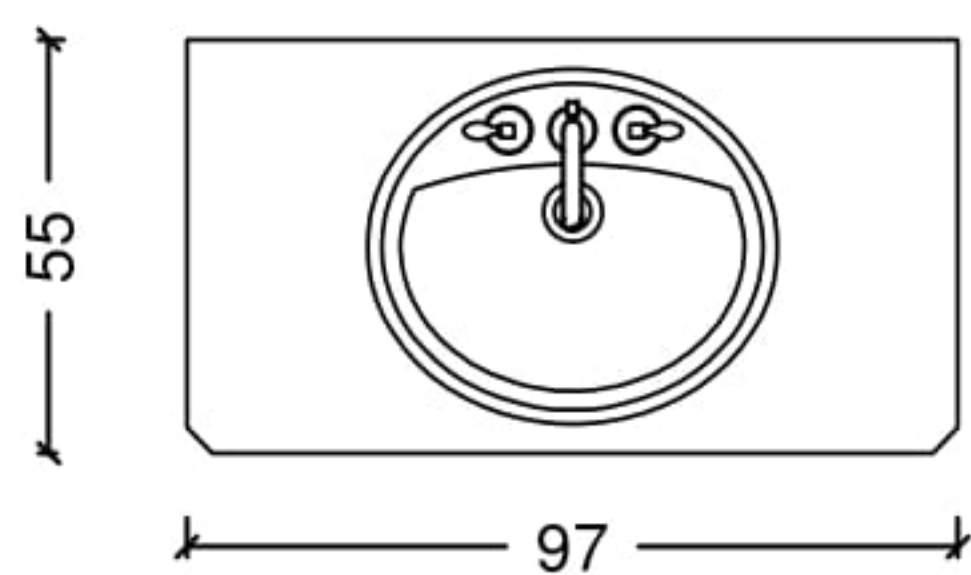

DIAMOND

MIRRORS

A-30

ORDER CODE

A 30

INFO

glossy white laquered - swarovski handwork

A-26

ORDER CODE

glossy white laquered

3017

Diamond - Countertop

COUNTERTOP

ORDER CODE

White Solid Glass

T18-WSG

ATTENTION:the faucet must be specified as a single hole or three holes on the countertop

Diamond - Self Basin Countertops - KL

COUNTERTOP

ORDER CODE

White Solid Glass

T18-WSG-KL

ATTENTION:the faucet must be specified as a single hole or three holes on the countertop