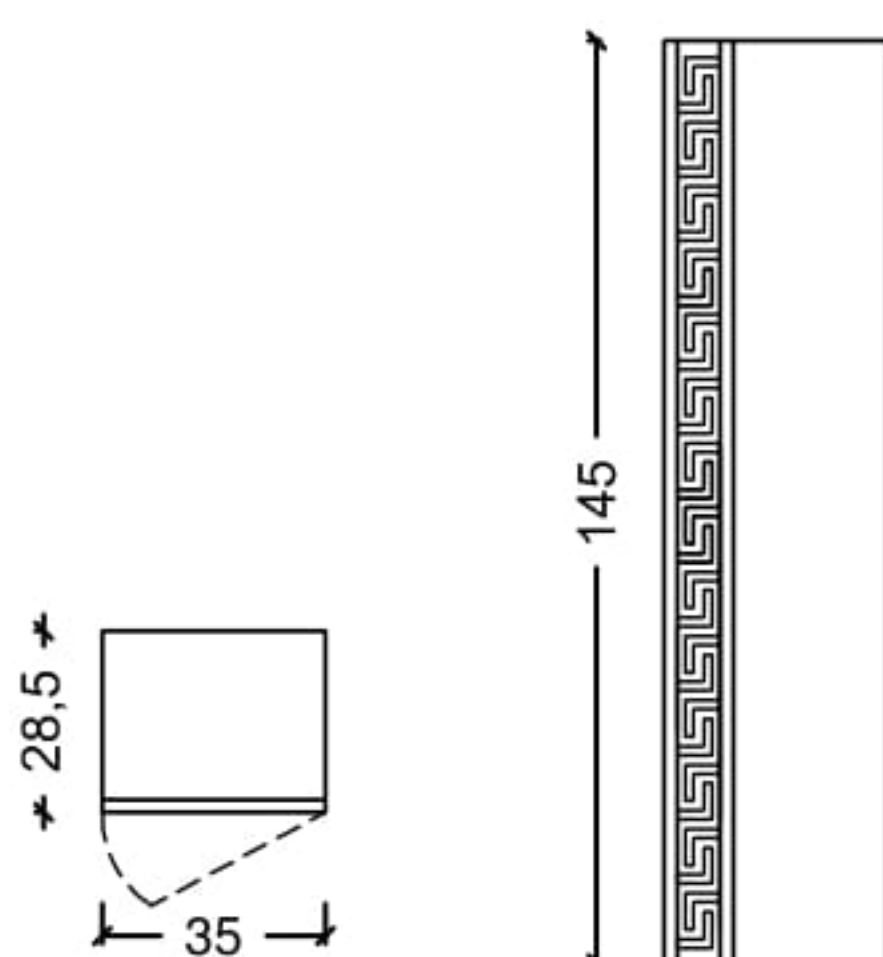

Diamond - Tall Cabinets - BD

BODY-PATTERN	ORDER CODE
glossy white laquered (swarovski handmade)	3014-BD

ATTENTION : Hinge and handle locations must be specified in the tall cabinets.