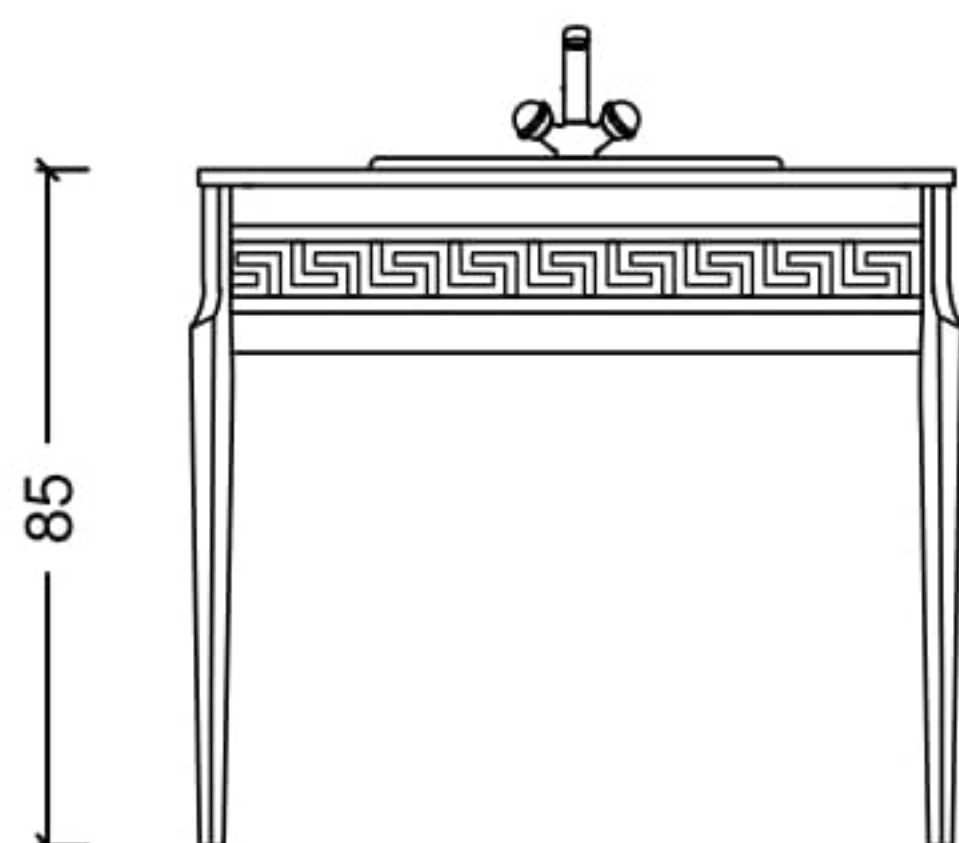

DIAMOND

MIRRORS

A-30

ORDER CODE

A 30

INFO

glossy white laquered - swarovski handwork

A-26

ORDER CODE

A26-DA
A26-SBA
A26-AA

INFO

regular mirror
satine bronze mirror
gold coloured beveled mirror frame

DIAMOND

SINK CABINETS & COUNTERTOPS

Diamond - Sink Cabinet - Swarovski Handmade

BODY-PATTERN

ORDER CODE

glossy white laquered

3017

Diamond - Countertop

COUNTERTOP

ORDER CODE

White Solid Glass

T18-WSG

ATTENTION:the faucet must be specified as a single hole or three holes on the countertop

Diamond - Self Basin Countertops - KL

COUNTERTOP

ORDER CODE

White Solid Glass

T18-WSG-KL

ATTENTION:the faucet must be specified as a single hole or three holes on the countertop