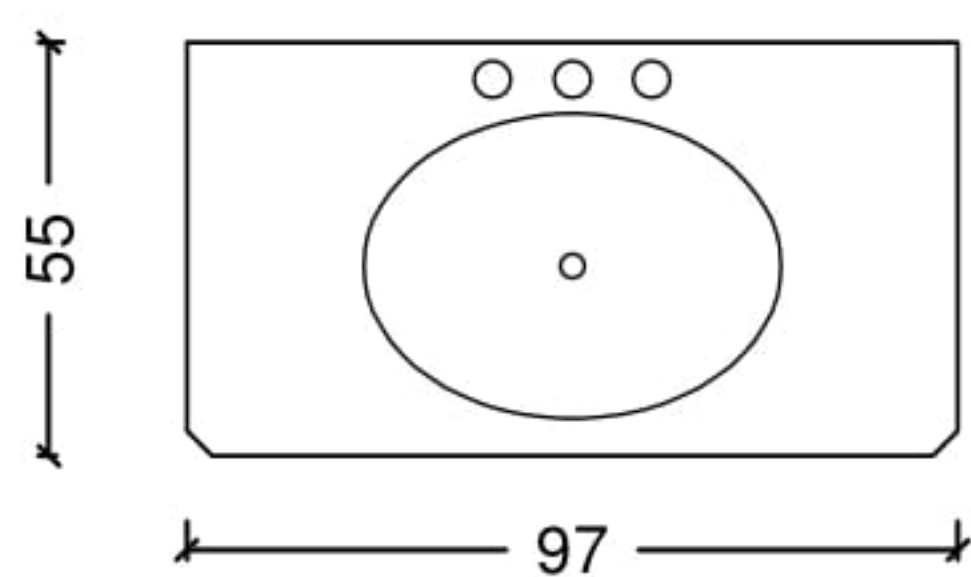

ATTENTION:the faucet must be specified as a single hole or three holes on the countertop

Diamond - Self Basin Countertops - KL

COUNTERTOP

ORDER CODE

White Solid Glass

T18-WSG-KL

ATTENTION:the faucet must be specified as a single hole or three holes on the countertop