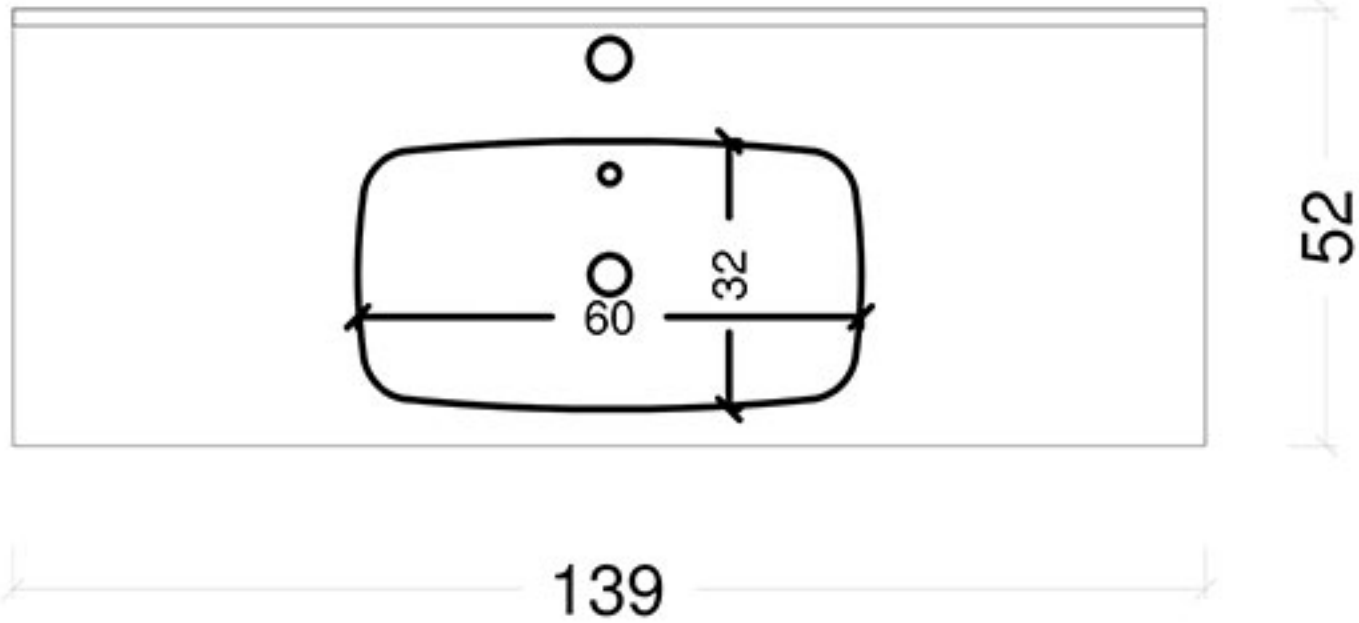

Dolce Vita - Countertop - 139

COUNTERTOP

- White Solid Glass
- Black Glass
- Crystal Colored Glass

ORDER CODE

- T139-WSG-KL
- T139-S-KL
- T139-C-KL