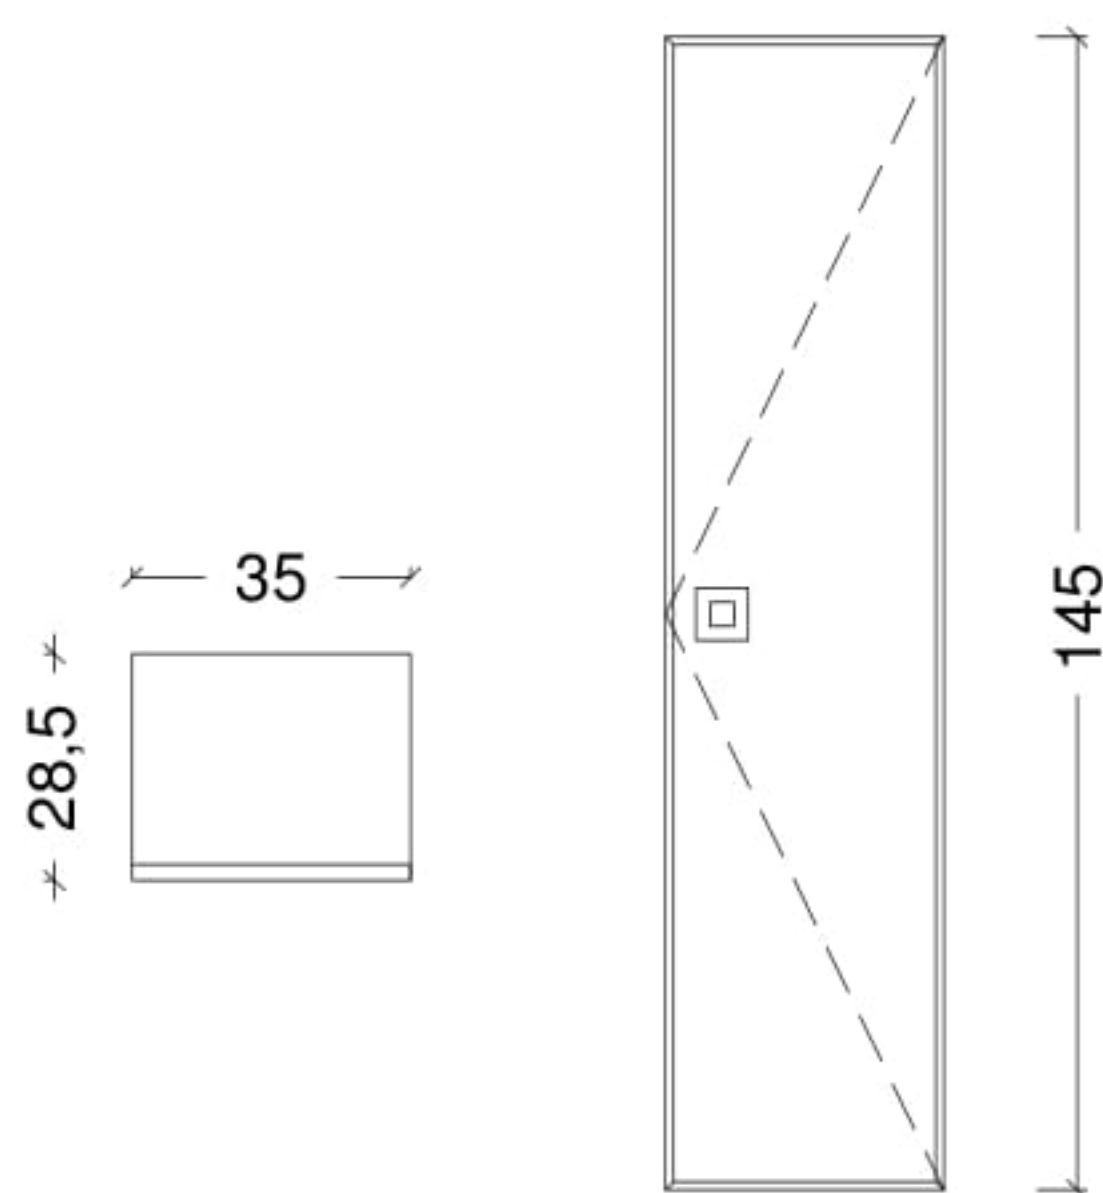

DOLCE VITA

TALL CABINET

Dolce Vita - Tall Cabinet - BD

BODY - PATTERN

black glass
white glass
delmar color glass

ORDER CODE

3030-BD
3032-BD
3031-BD

ATTENTION:Hinge and handle locations must be specified in the tall cabinets