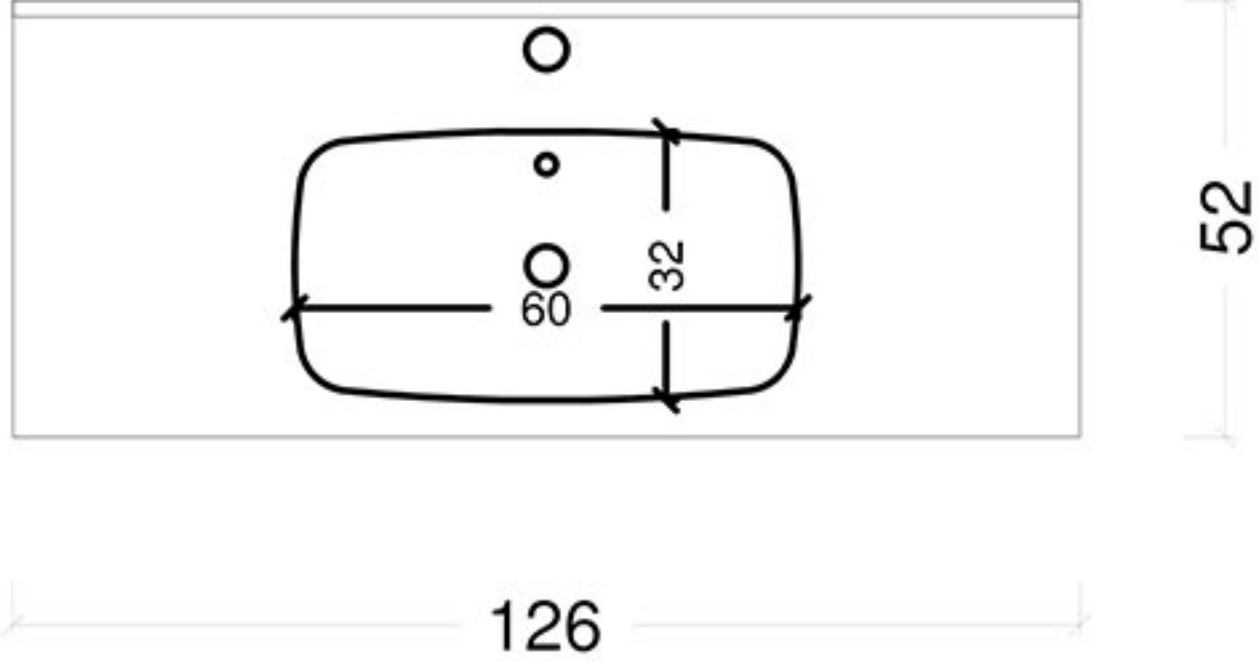

DOLCE VITA

COUNTERTOPS

Dolce Vita - Countertop - 126

COUNTERTOP

- White Solid Glass
- Black Glass
- Crystal Colored Glass

ORDER CODE

- T126-WSG-KL
- T126-S-KL
- T126-C-KL