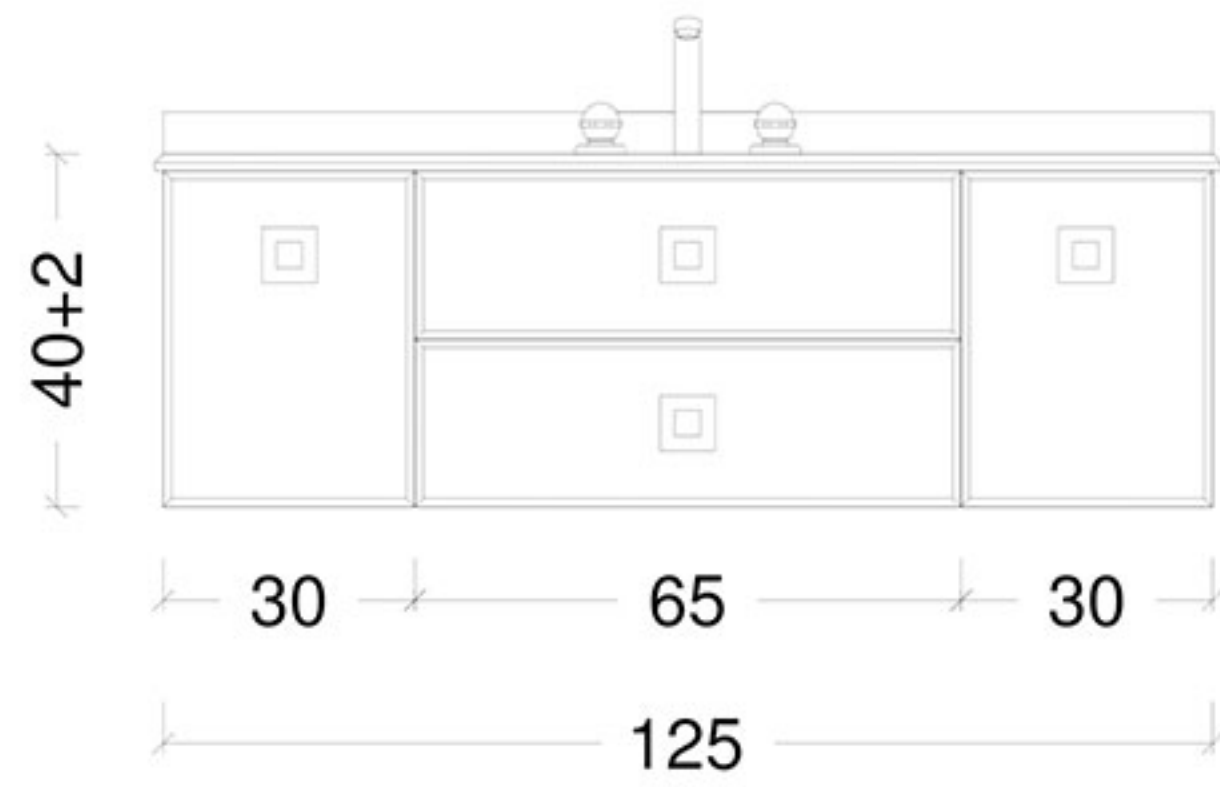

DOLCE VITA

MIRRORS

A-5

ORDER CODE	INFO
A5-A	gold
A5-S	pearl

A-4

ORDER CODE	INFO
A-4 RAL.....	Ral Color specify

DOLCE VITA

SINK CABINETS & COUNTERTOPS

Dolce Vita - Sink Cabinet - 125

BODY - PATTERN

black glass
delmar colored glass(304001)
white glass

ORDER CODE

3030-125
3031-125
3032-125

Dolce Vita - Sink Cabinet - 138

BODY - PATTERN

black glass
delmar colored glass(304001)
white glass

ORDER CODE

3030-138
3031-138
3032-138

DOLCE VITA

COUNTERTOPS

Dolce Vita - Countertop - 126

COUNTERTOP

- White Solid Glass
- Black Glass
- Crystal Colored Glass

ORDER CODE

- T126-WSG-KL
- T126-S-KL
- T126-C-KL

Dolce Vita - Countertop - 139

COUNTERTOP

- White Solid Glass
- Black Glass
- Crystal Colored Glass

ORDER CODE

- T139-WSG-KL
- T139-S-KL
- T139-C-KL

DOLCE VITA

TALL CABINET