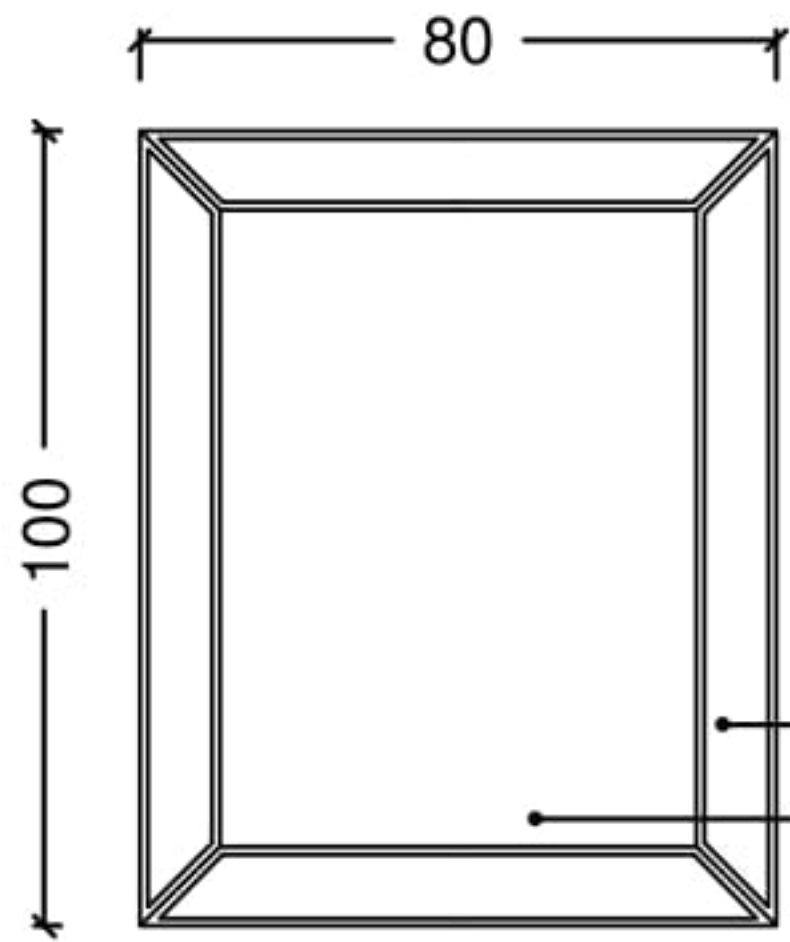

ELEGANTE

MIRRORS

A-26

ORDER CODE

A26-DA
A26-SBA
A26-AA

INFO

regular mirror
satine bronze mirror
gold coloured beveled mirror frame

A-31

ORDER CODE

A31-AA

INFO

gold coloured beveled mirror frame

ELEGANTE

SINK CABINETS & COUNTERTOPS

Elegante - Sink Cabinet

BODY-PATTERN

gold coated
silver coated

ORDER CODE

3018
3019

Elegante - Self Basin Countertops - KL

COUNTERTOP

White Solid Glass
black glass w/sink

ORDER CODE

T18-WSG-KL
T20-S-KL

ATTENTION:the faucet must be specified as a single hole or three holes on the countertop