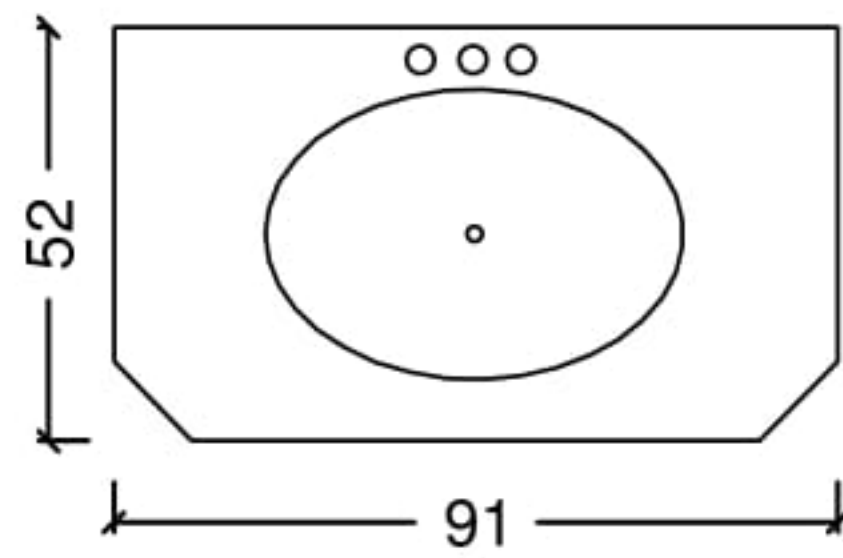

ORDER CODE

A31-AA

INFO

gold coloured beveled mirror frame

ELEGANTE

SINK CABINETS & COUNTERTOPS

Elegante - Sink Cabinet

BODY-PATTERN

gold coated
silver coated

ORDER CODE

3018
3019

Elegante - Self Basin Countertops - KL

COUNTERTOP

White Solid Glass
black glass w/sink

ORDER CODE

T18-WSG-KL
T20-S-KL

ATTENTION:the faucet must be specified as a single hole or three holes on the countertop