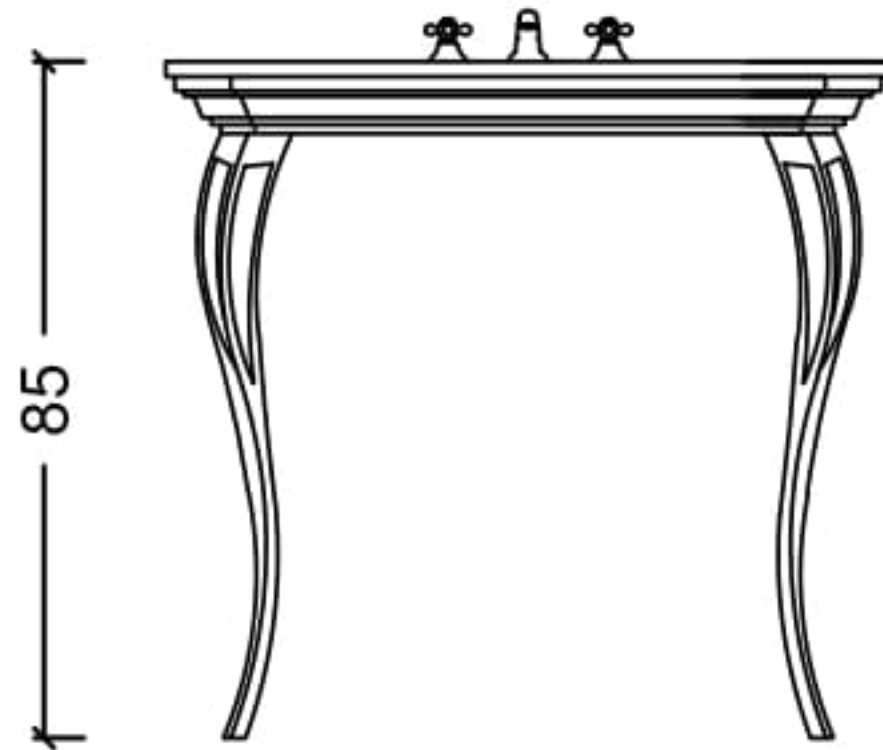

ELEGANTE

MIRRORS

A-26

ORDER CODE

A26-DA
A26-SBA
A26-AA

INFO

regular mirror
satine bronze mirror
gold coloured beveled mirror frame

A-31

ORDER CODE

A31-AA

INFO

gold coloured beveled mirror frame

ELEGANTE

SINK CABINETS & COUNTERTOPS

Elegante - Sink Cabinet

BODY-PATTERN

gold coated
silver coated

ORDER CODE

3018
3019

Elegante - Self Basin Countertops - KL

COUNTERTOP

White Solid Glass
black glass w/sink

ORDER CODE

T18-WSG-KL
T20-S-KL

ATTENTION:the faucet must be specified as a single hole or three holes on the countertop