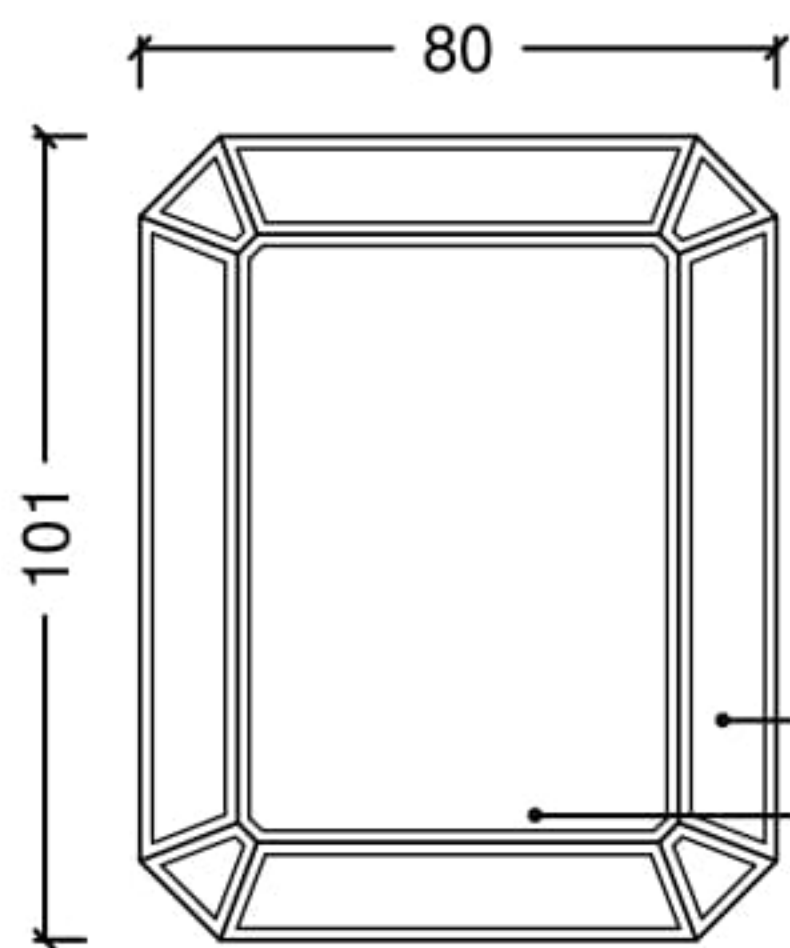

ELEGANTE

MIRRORS

A-26

ORDER CODE

A26-DA
A26-SBA
A26-AA

INFO

regular mirror
satine bronze mirror
gold coloured beveled mirror frame

A-31

ORDER CODE

A31-AA

INFO

gold coloured beveled mirror frame

ELEGANTE

SINK CABINETS & COUNTERTOPS

Elegante - Sink Cabinet

BODY-PATTERN

ATTENTION:the faucet must be specified as a single hole or three holes on the countertop