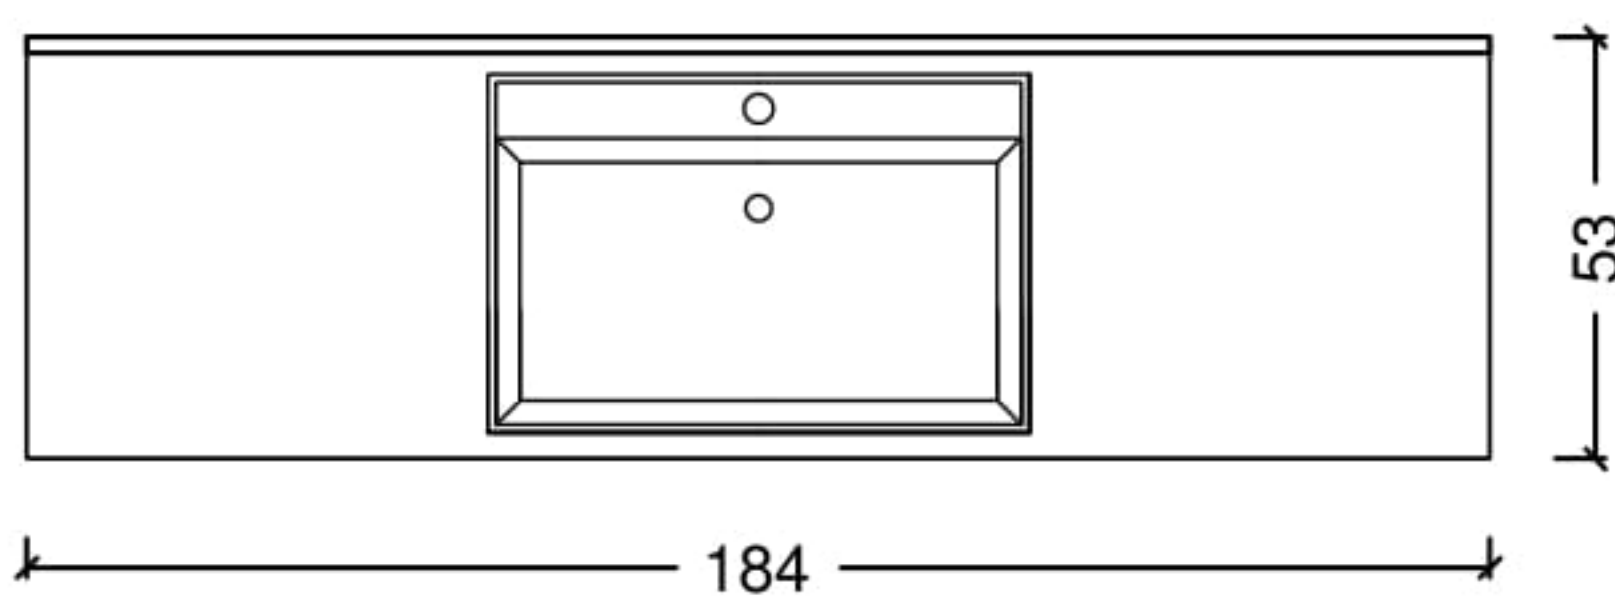

Nero - Countertop - 184

COUNTERTOP	ORDER CODE
toros black	T184 - TS
emprador dark	T184 - ED
bursa beige	T184 - BB
star galaxy	T184 - SG
bianco carrera	T184 - BC
glass countertop/black	T184 - CT.S.