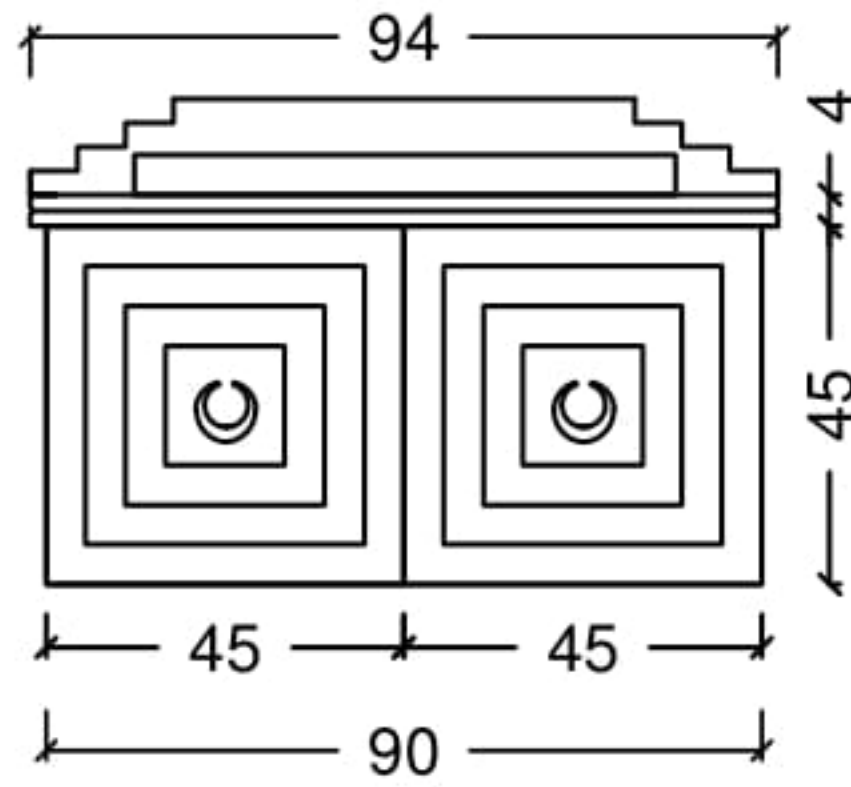

NERO

SINK CABINETS

Nero - Sink Cabinet - 90

BODY - PATTERN

shiny burgundy lacquered
shiny black lacquered
shiny white lacquered

ORDER CODE

3042 90-2K
3043 90-2K
3044 90-2K