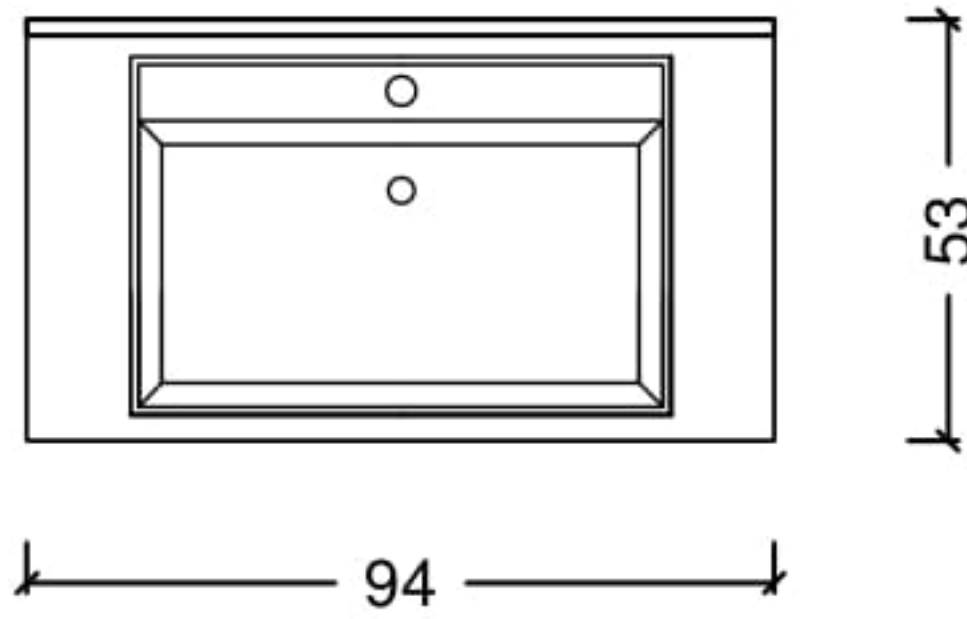

NERO

COUNTERTOP

Nero - Countertop - 94

COUNTERTOP	ORDER CODE
toros black	T94 - TS
emprador dark	T94 - ED
bursa beige	T94 - BB
star galaxy	T94 - SG
bianco carrera	T94 - BC
glass countertop/black	T94 - CT.S.