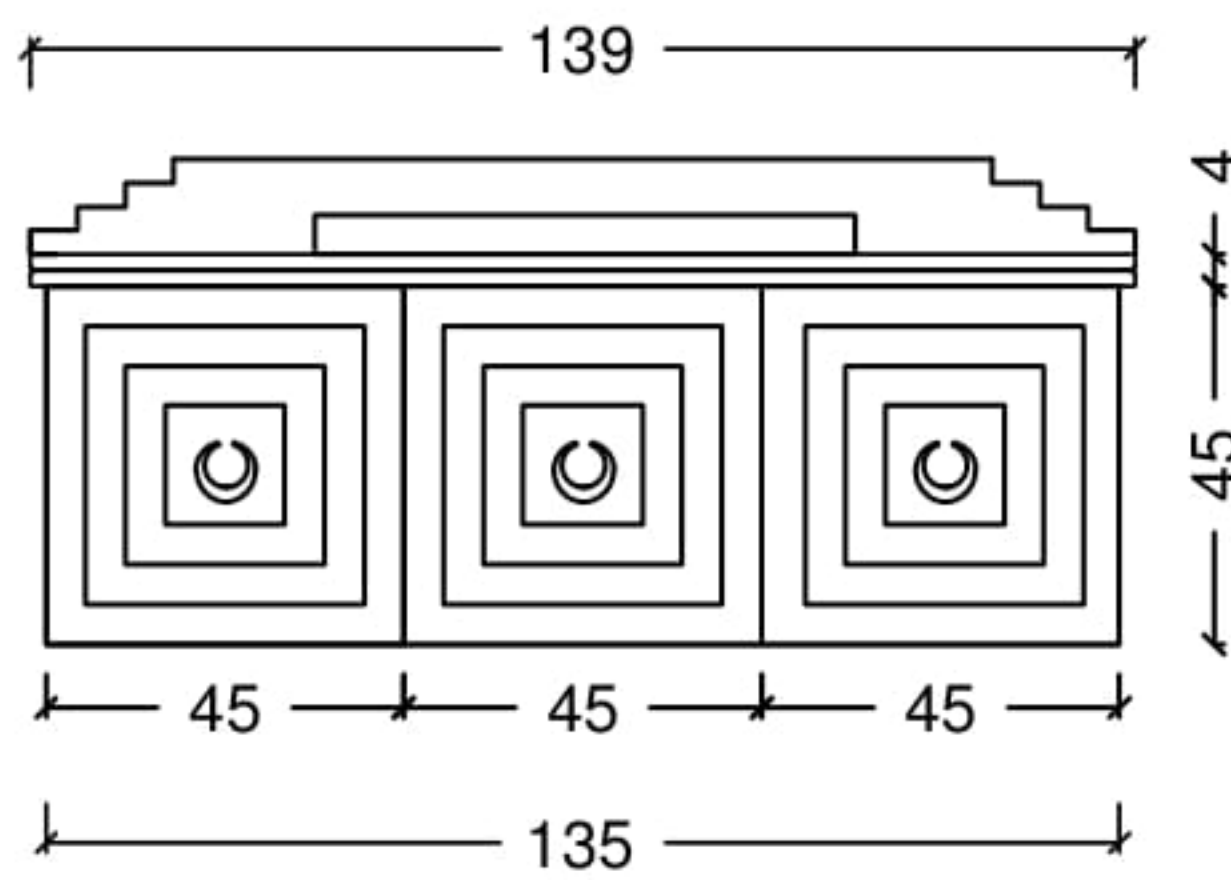

Nero - Sink Cabinet - 135

BODY - PATTERN

shiny burgundy lacquered
shiny black lacquered
shiny white lacquered

ORDER CODE

3042 135-3K
3043 135-3K
3044 135-3K