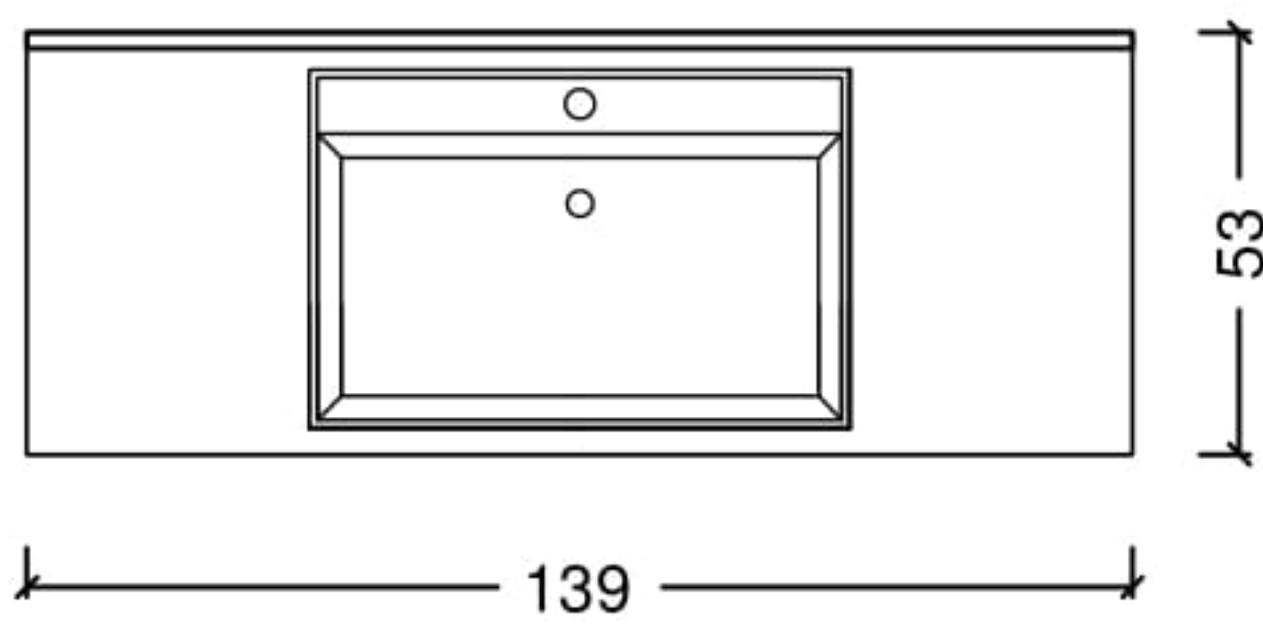

Nero - Countertop - 139

COUNTERTOP	ORDER CODE
toros black	T139 - TS
emprador dark	T139 - ED
bursa beige	T139 - BB
star galaxy	T139 - SG
bianco carrera	T139 - BC
glass countertop/black	T139 - CT.S.