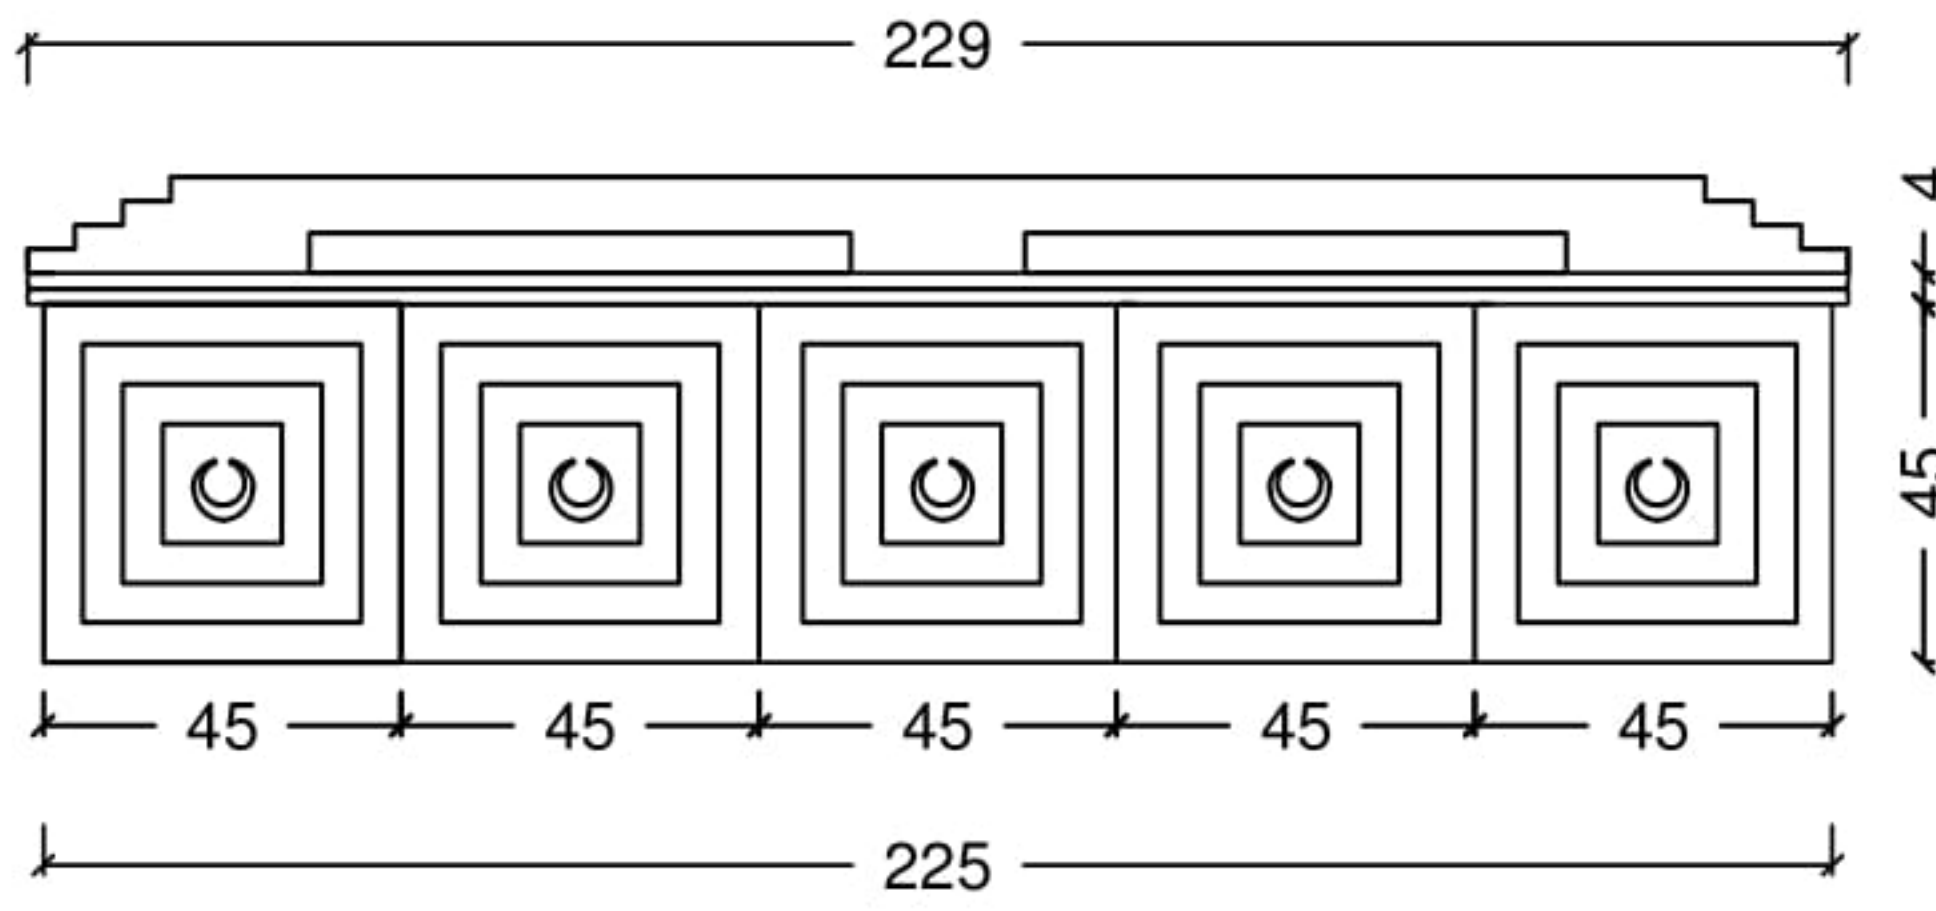

NERO

SINK CABINETS

Nero - Sink Cabinet - 225

BODY - PATTERN

shiny burgundy lacquered
shiny black lacquered
shiny white lacquered

ORDER CODE

3042 225-5K
3043 225-5K
3044 225-5K