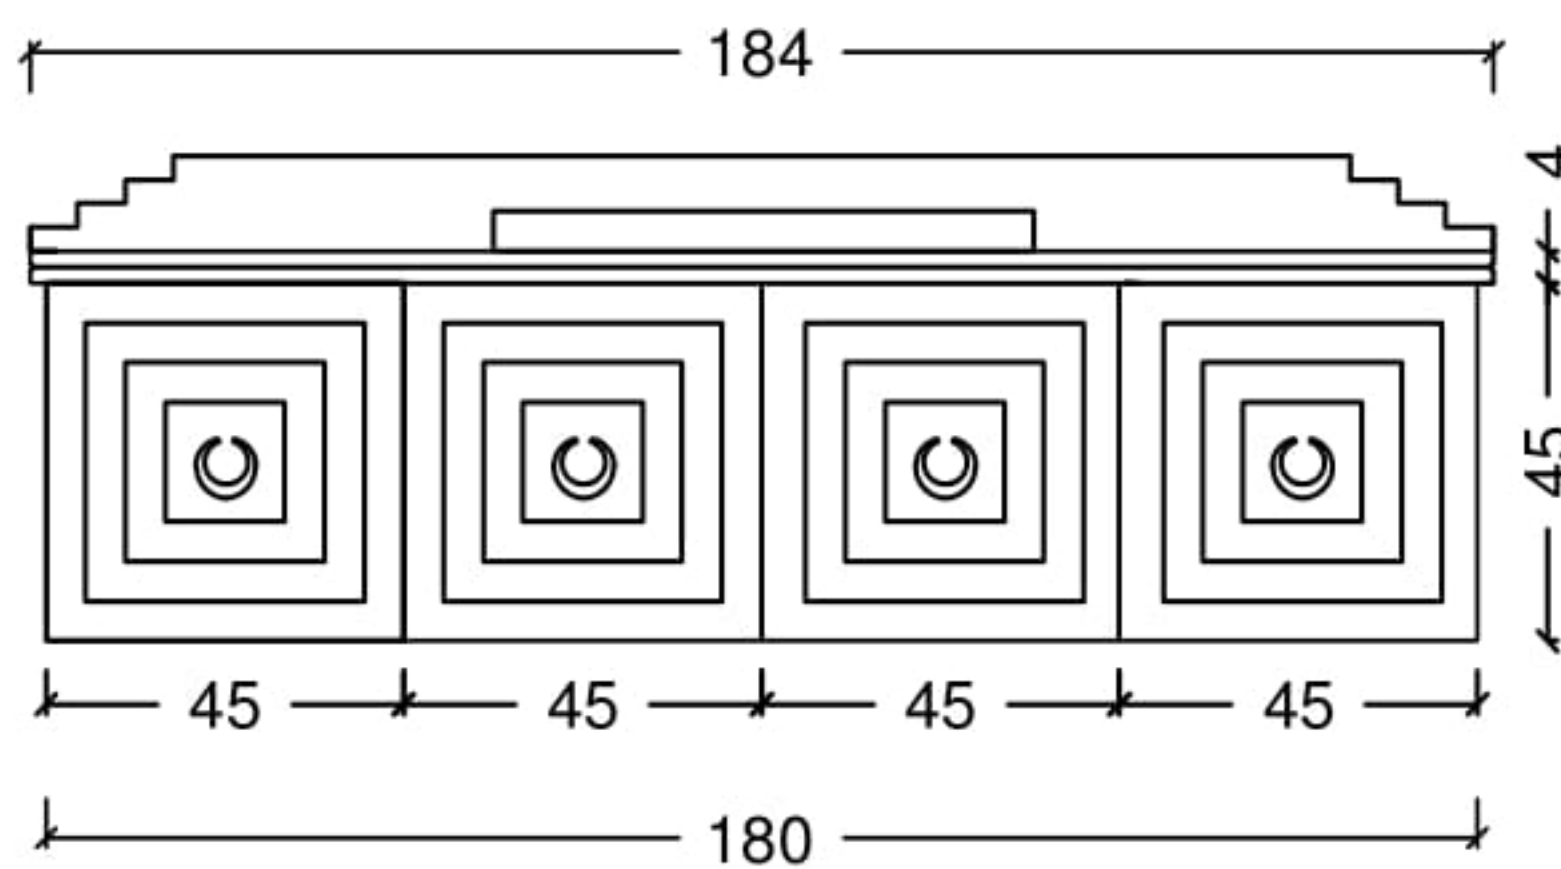

Nero - Sink Cabinet - 180

BODY - PATTERN

shiny burgundy lacquered
shiny black lacquered
shiny white lacquered

ORDER CODE

3042 180-4K
3043 180-4K
3044 180-4K