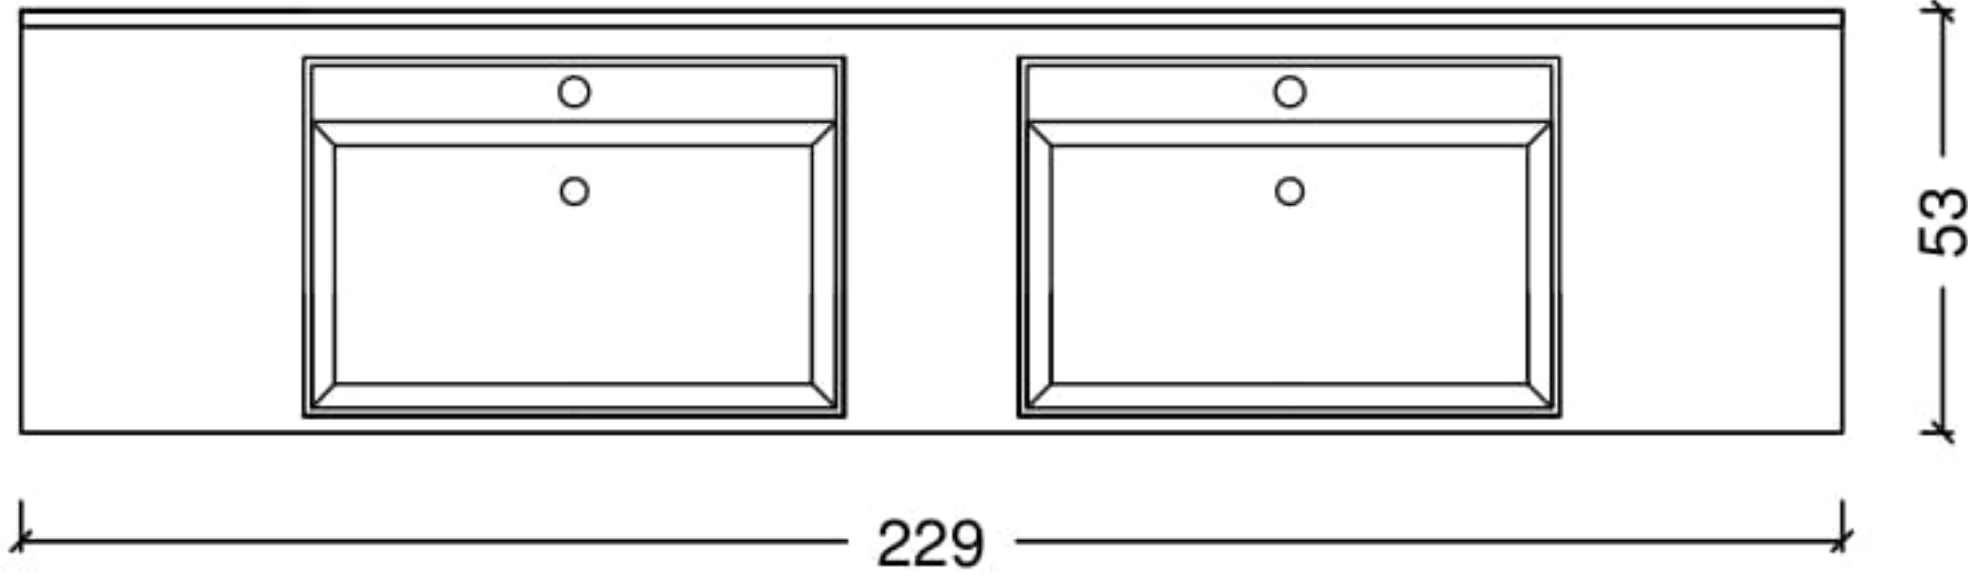

NERO

COUNTERTOPS - SINKS

Nero - Countertop - 229

COUNTERTOP	ORDER CODE
toros black	T229 - TS
emprador dark	T229 - ED
bursa beige	T229 - BB
star galaxy	T229 - SG
bianco carrera	T229 - BC
glass countertop/black	T229 - CT.S.