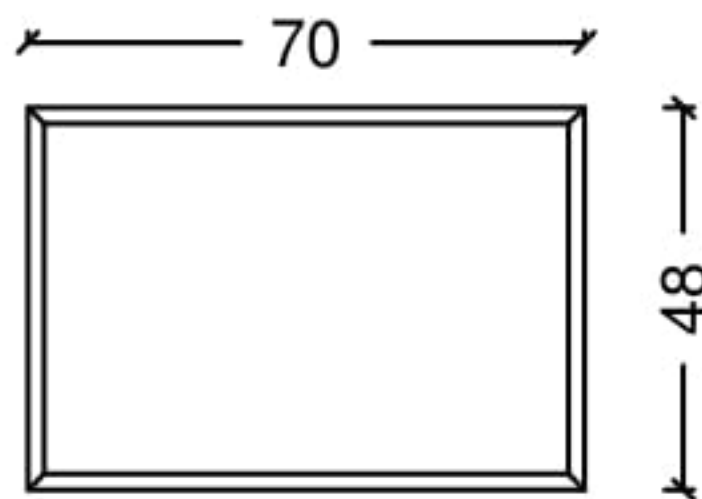

Marble Sink Frame - MLC

Marble Sink Frame	ORDER CODE
toros black	MLC- TS
emprador dark	MLC - ED
bursa beige	MLC - BB
star galaxy	MLC - SG
bianco carrera	MLC - BC