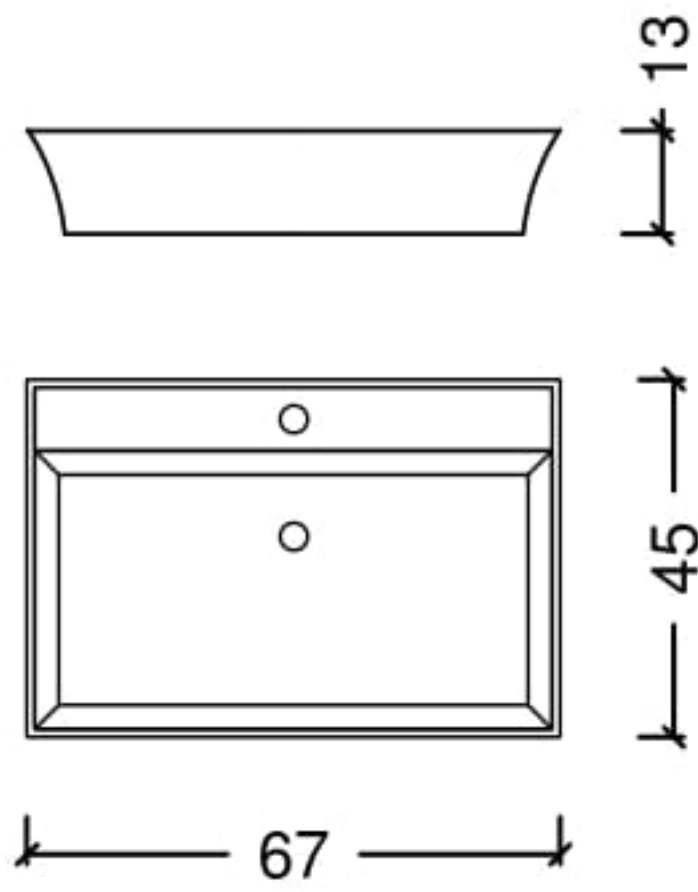

Sink - Acrylic Bowl Sink - LV6

SINK	ORDER CODE
silver / acrylic	LV6-P
black / acrylic	LV6-S
burgundy / acrylic	LV6-BO
gold / acrylic	LV6-A
white / acrylic	LV6-B