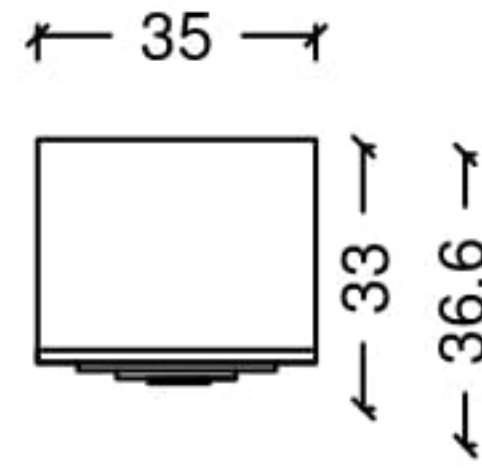

NERO

TALL CABINET

Nero - Tall Cabinet - BD

BODY PATTERN	ORDER CODE
shiny burgundy lacquered	3042 BD
shiny black lacquered	3043 BD
shiny white lacquered	3044 BD

ATTENTION : Hinge and handle locations must be specified in the tall cabinets.