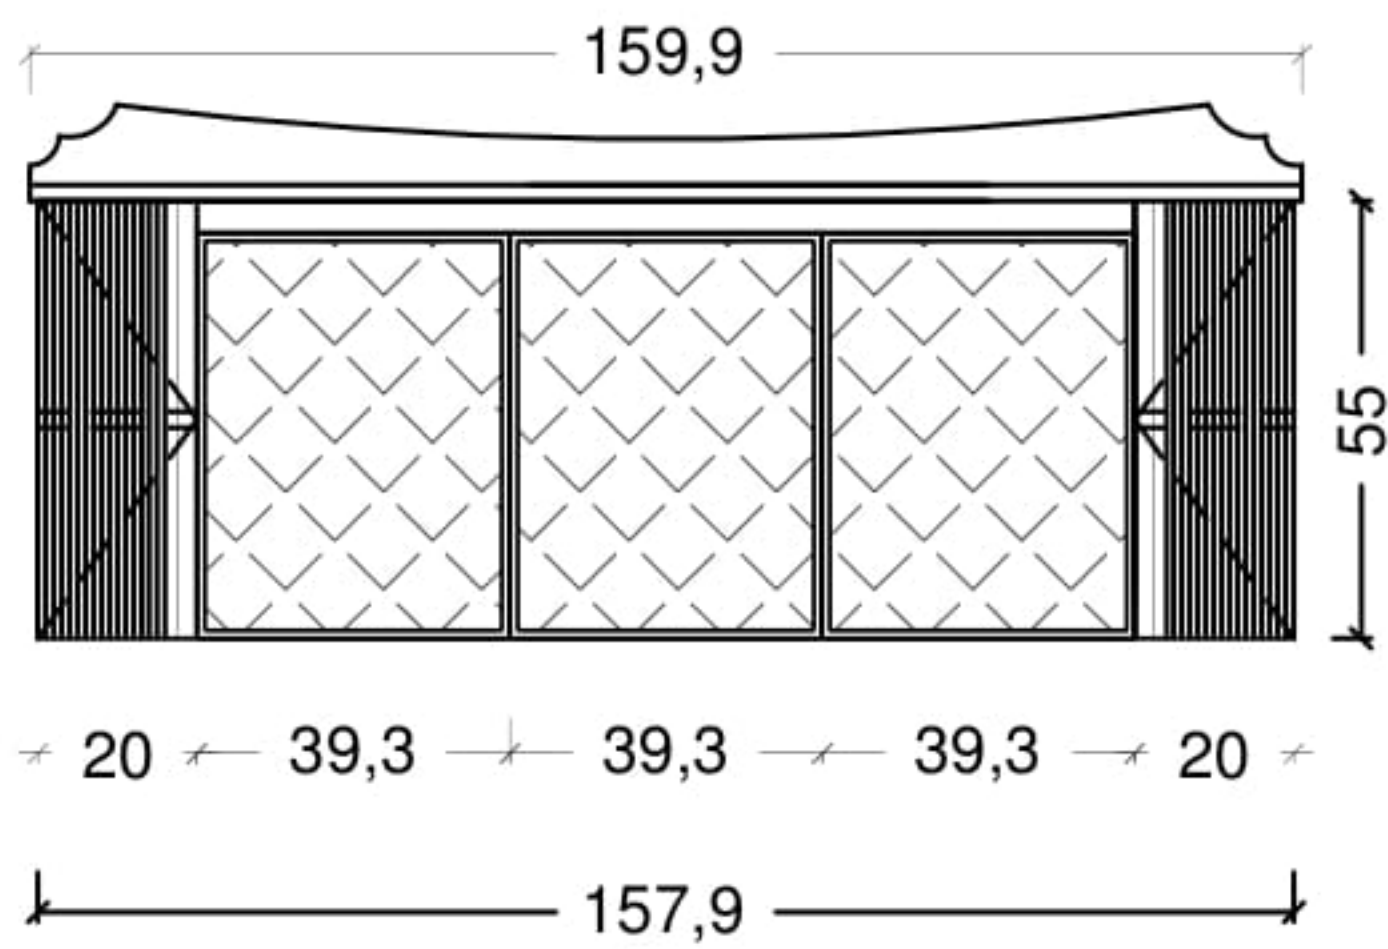

Notte - Sink Cabinet - 157,9

BODY - PATTERN

ORDER CODE

shiny burgundy lacquered + glass	3039 157.9-5K
shiny black lacquered + glass	3040 157.9-5K
shiny white lacquered + glass	3041 157.9-5K