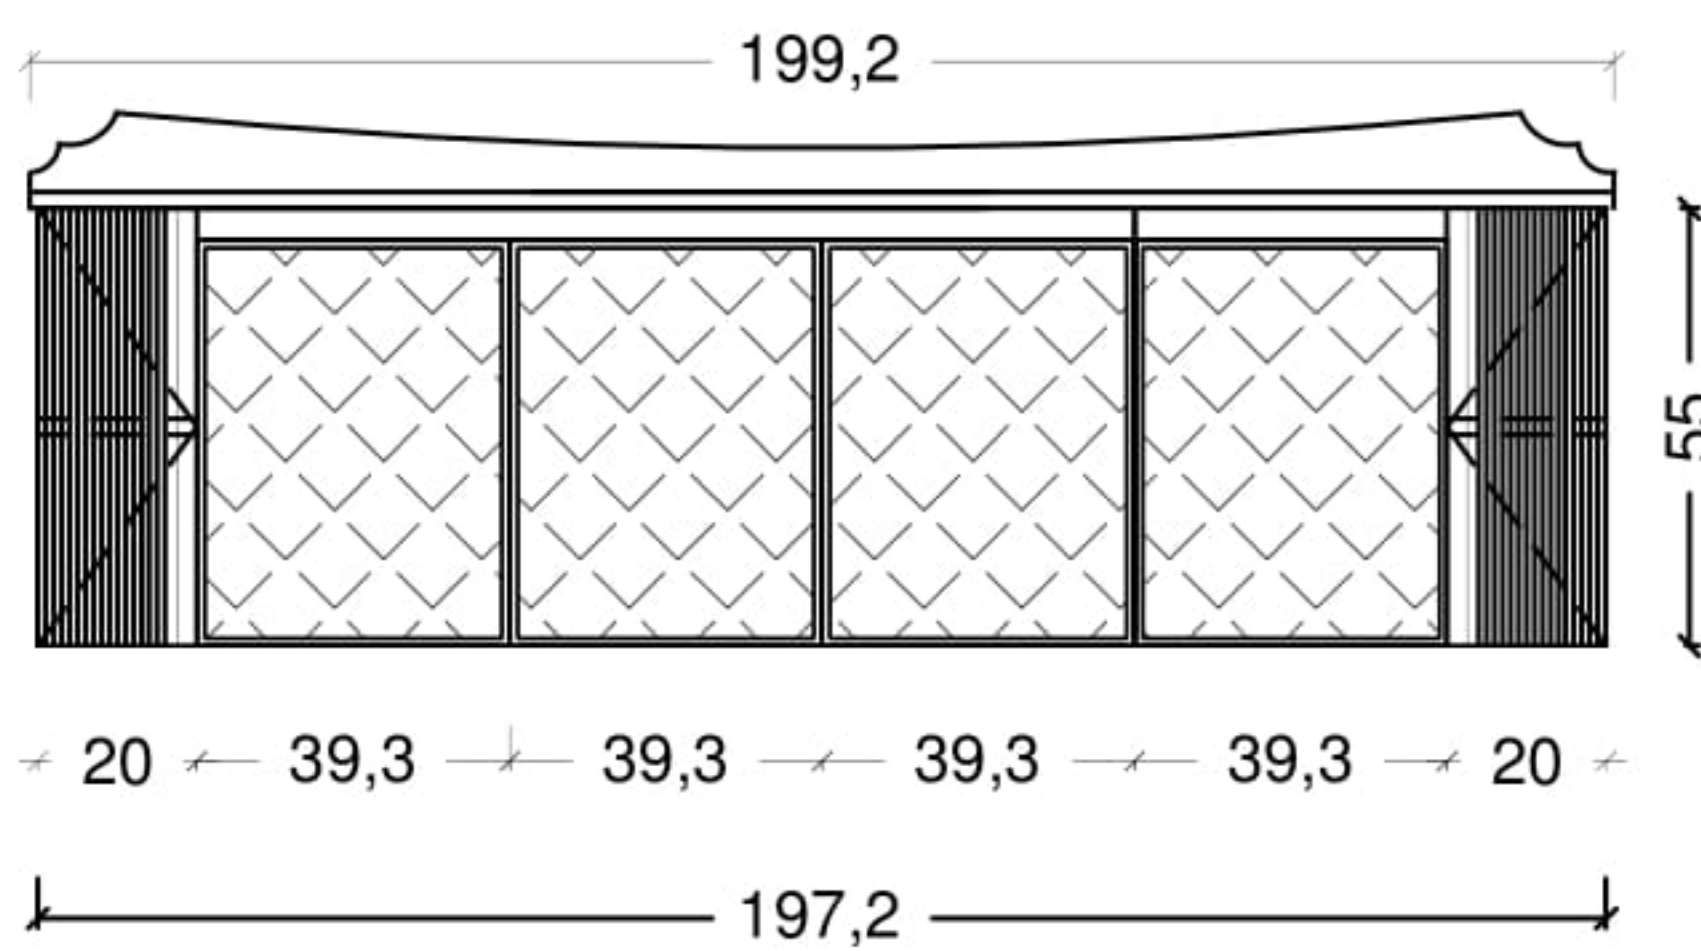

BODY - PATTERN

ORDER CODE

shiny burgundy lacquered + glass	3039 197.2-6K
shiny black lacquered + glass	3040 197.2-6K
shiny white lacquered + glass	3041 197.2-6K

NOTTE

COUNTERTOPS

Notte - Countertop - 120

COUNTERTOP	ORDER CODE
toros black	T120.6- TS
emprador dark	T120.6 - ED
bursa beige	T120.6 - BB
star galaxy	T120.6 - SG
bianco carrera	T120.6 - BC
glass countertop/black	T120.6-CT.S.