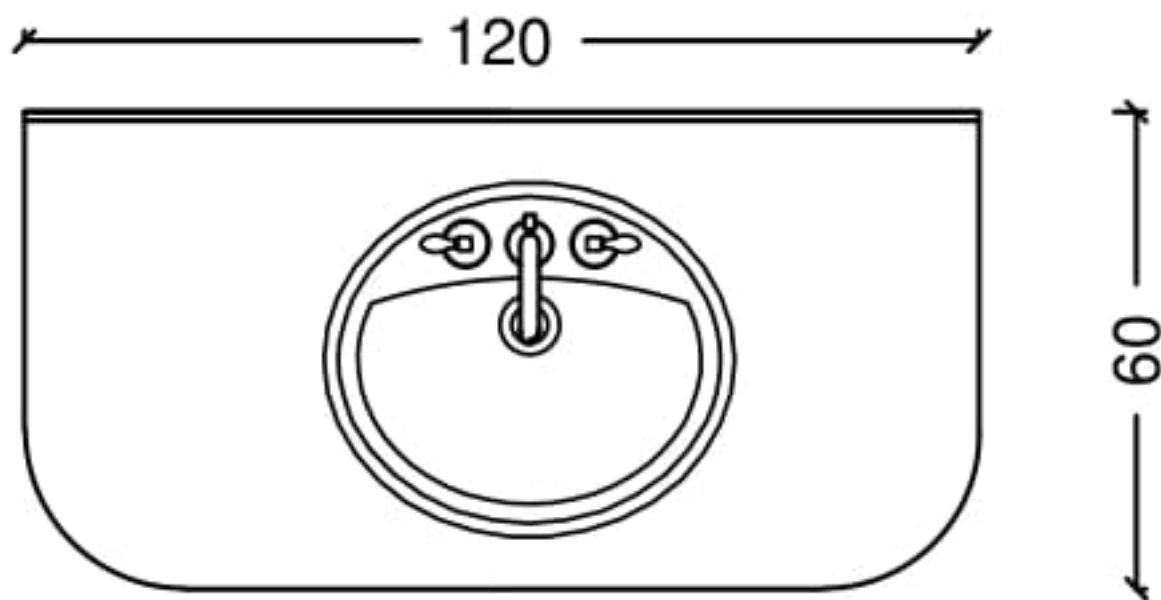

BODY - PATTERN

ORDER CODE

shiny burgundy lacquered + glass	3039 197.2-6K
shiny black lacquered + glass	3040 197.2-6K
shiny white lacquered + glass	3041 197.2-6K

NOTTE

COUNTERTOPS

Notte - Countertop - 120

COUNTERTOP	ORDER CODE
toros black	T120.6- TS
emprador dark	T120.6 - ED
bursa beige	T120.6 - BB
star galaxy	T120.6 - SG
bianco carrera	T120.6 - BC
glass countertop/black	T120.6-CT.S.