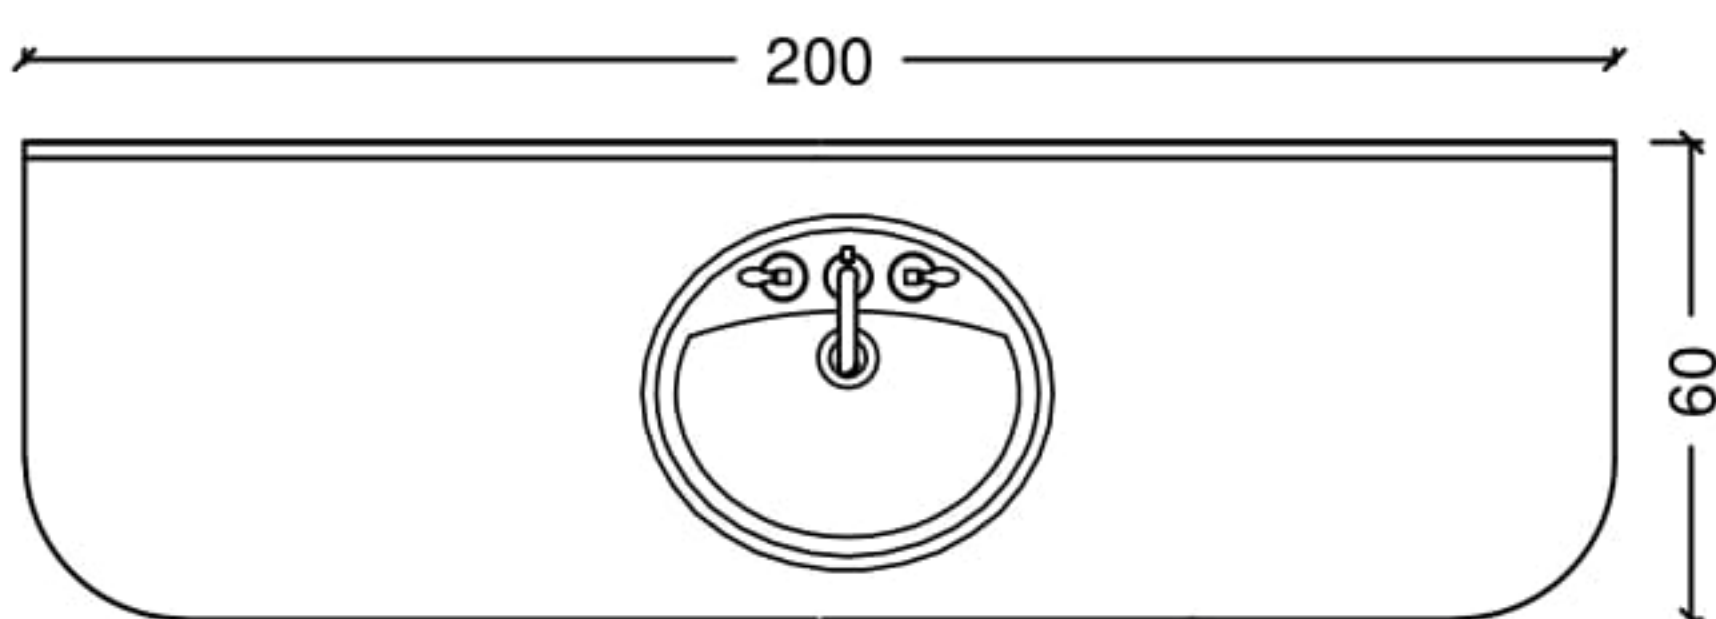

Notte - Countertop - 200

COUNTERTOP	ORDER CODE
toros black	T199.2- TS
emprador dark	T199.2 - ED
bursa beige	T199.2 - BB
star galaxy	T199.2 - SG
bianco carrera	T199.2 - BC
glass countertop/black	T199.2-CT.S.