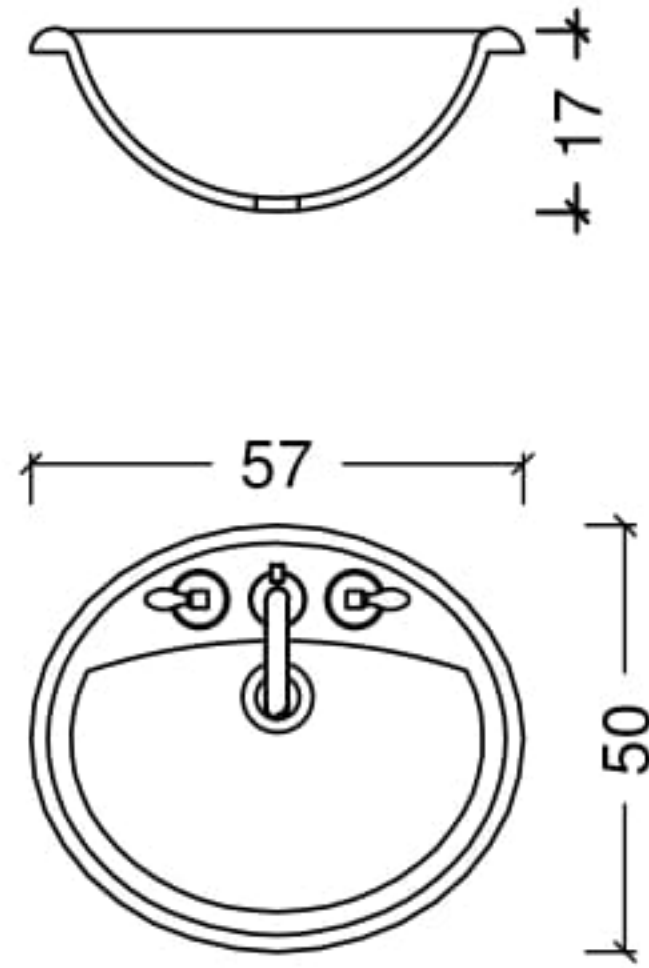

NOTTE

SINKS AND TALL CABINET

Notte - Sink - Overlay Elliptical Sink-LV3

SINK

white ceramic
black ceramic
complete gold
complete silver

ORDER CODE

LV3 - BS
LV3 - SS
LV3 - KA
LV3 - KP