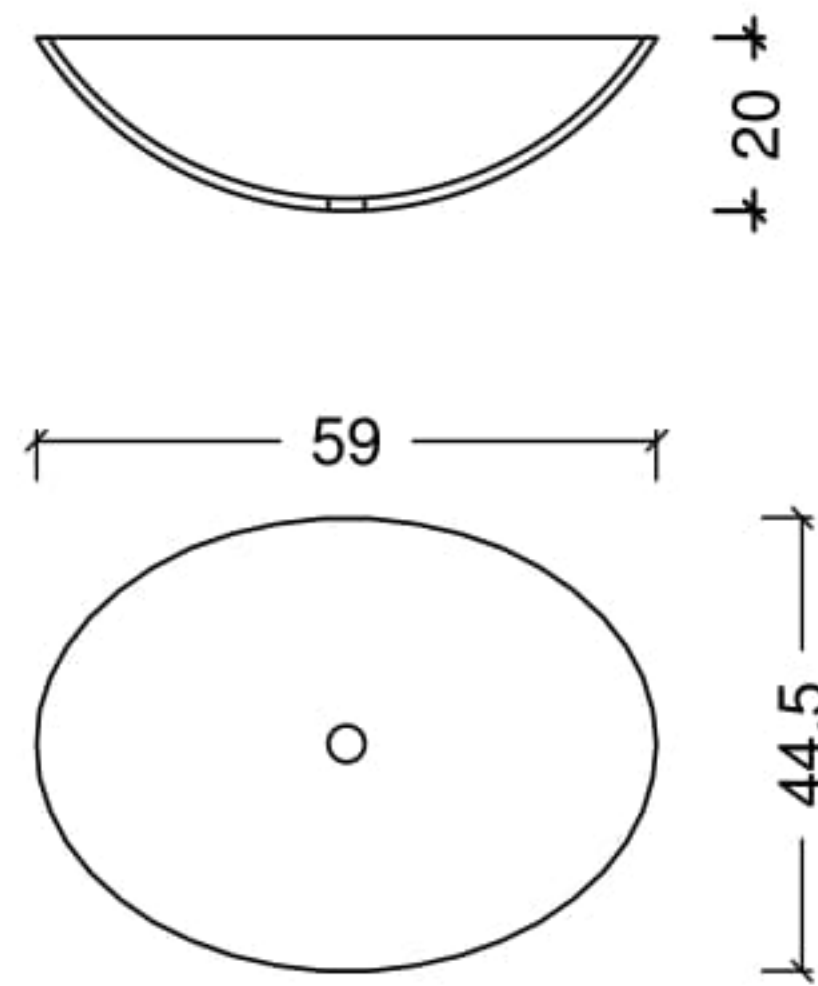

NOTTE

SINKS AND TALL CABINET

Notte - Sink - Overlay Elliptical Sink-LV3

SINK

white ceramic
black ceramic
complete gold
complete silver

ORDER CODE

LV3 - BS
LV3 - SS
LV3 - KA
LV3 - KP

Notte- Sink-Undermount Elliptical Sink-LV2