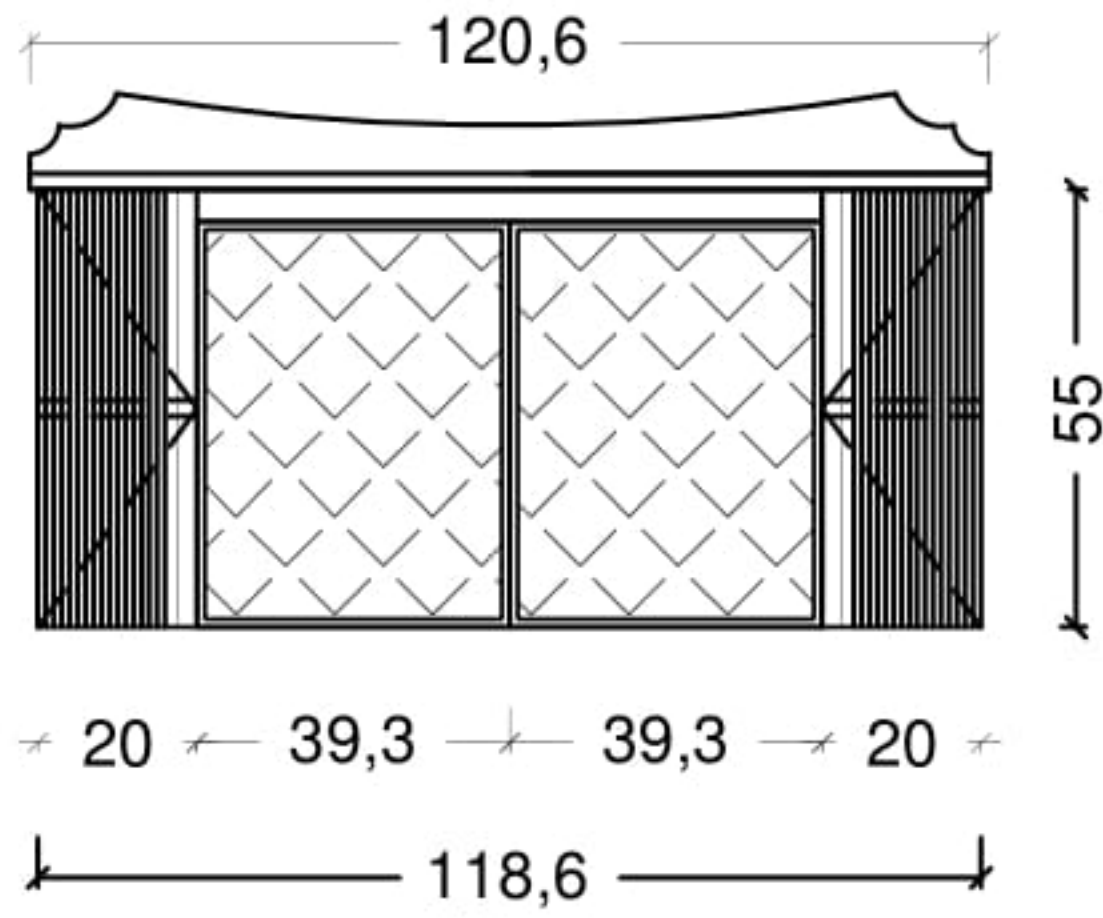

NOTTE

SINK CABINET

Notte - Sink Cabinet - 118,6

BODY - PATTERN

ORDER CODE

shiny burgundy lacquered + glass	3039 118.6-4K
shiny black lacquered + glass	3040 118.6-4K
shiny white lacquered + glass	3041 118.6-4K