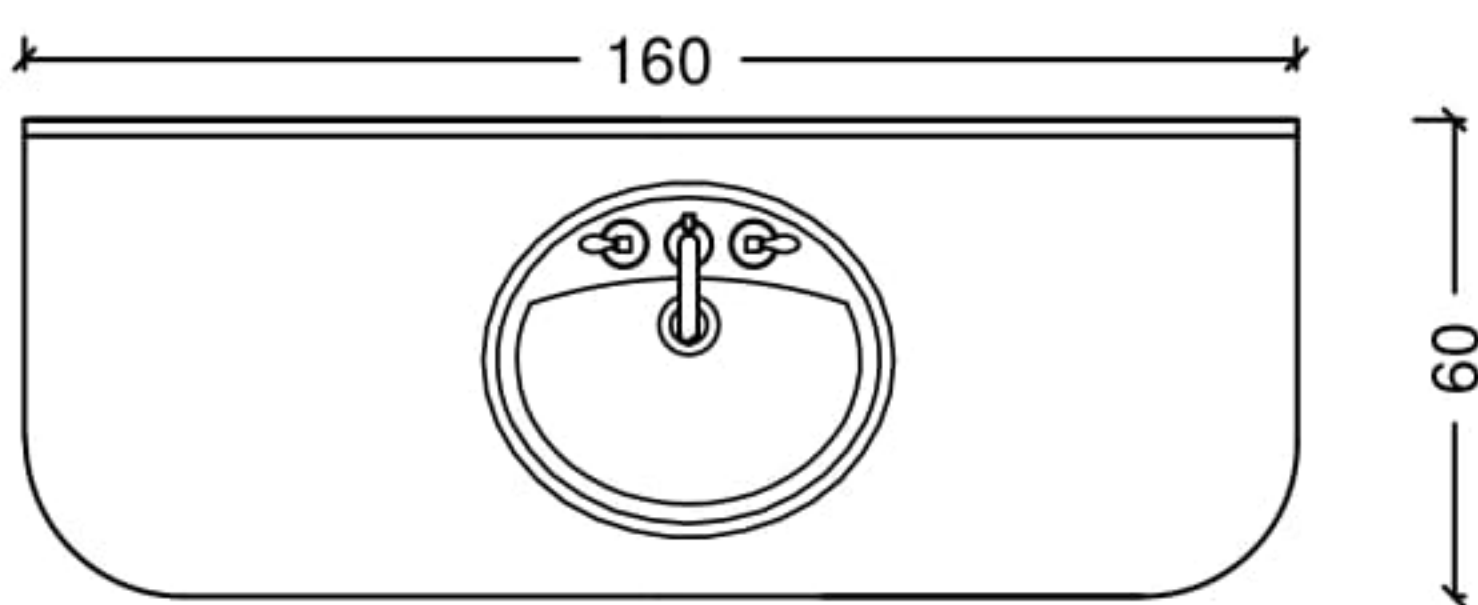

Notte - Countertop - 160

COUNTERTOP	ORDER CODE
toros black	T159.9- TS
emprador dark	T159.9 - ED
bursa beige	T159.9 - BB
star galaxy	T159.9 - SG
bianco carrera	T159.9 - BC
glass countertop/black	T159.9-CT.S.