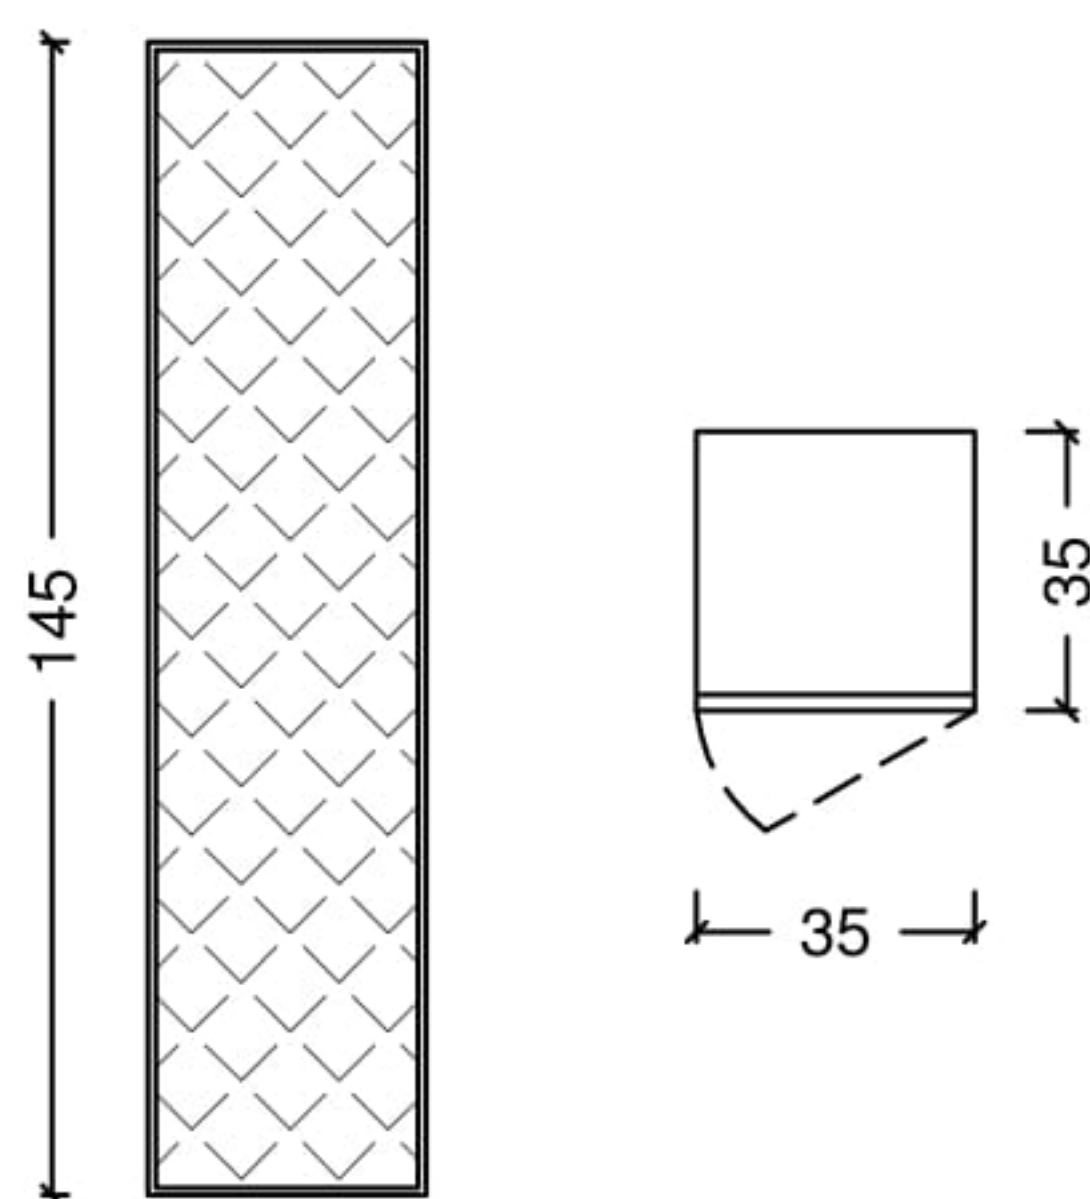

SINK

white ceramic

ORDER CODE

LV2 - BS

Notte - TALL CABINET - BD

BODY PATTERN

shiny burgundy lacquered+glass
shiny black lacquered+glass
shiny white lacquered+glass

ORDER CODE