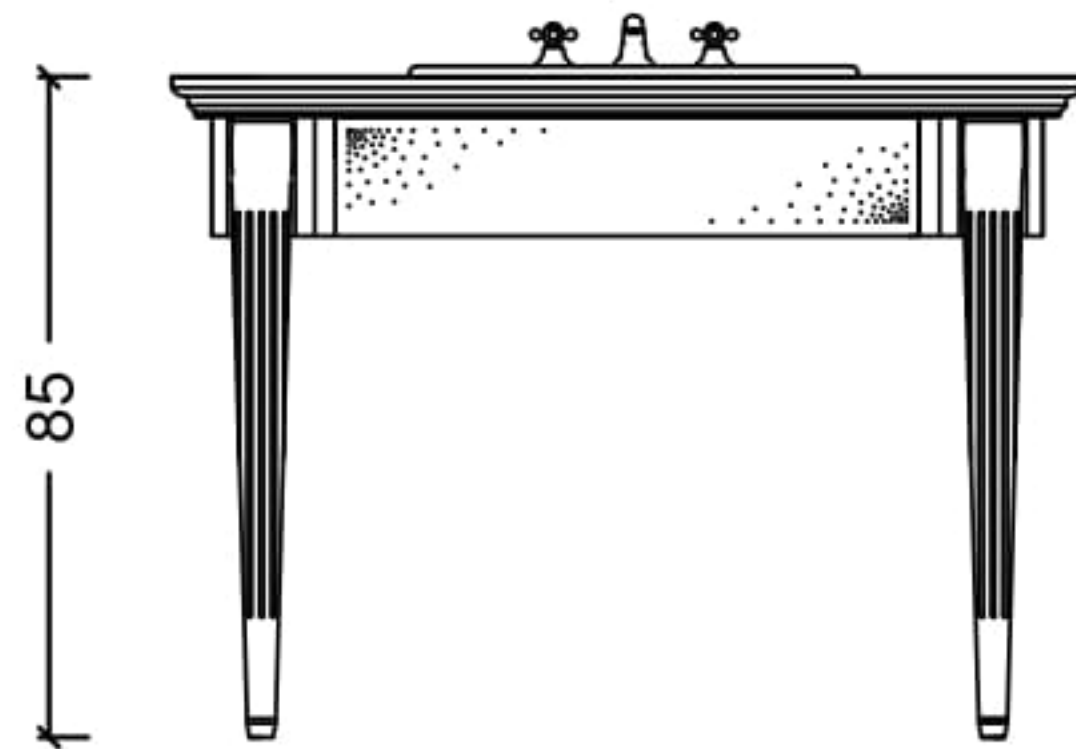

RUBINA

SINK CABINETS & COUNTERTOPS

Rubina - Ruby Swarovski Handwork

BODY-PATTERN

glossy white laquered
glossy black laquered

ORDER CODE

3023
3024