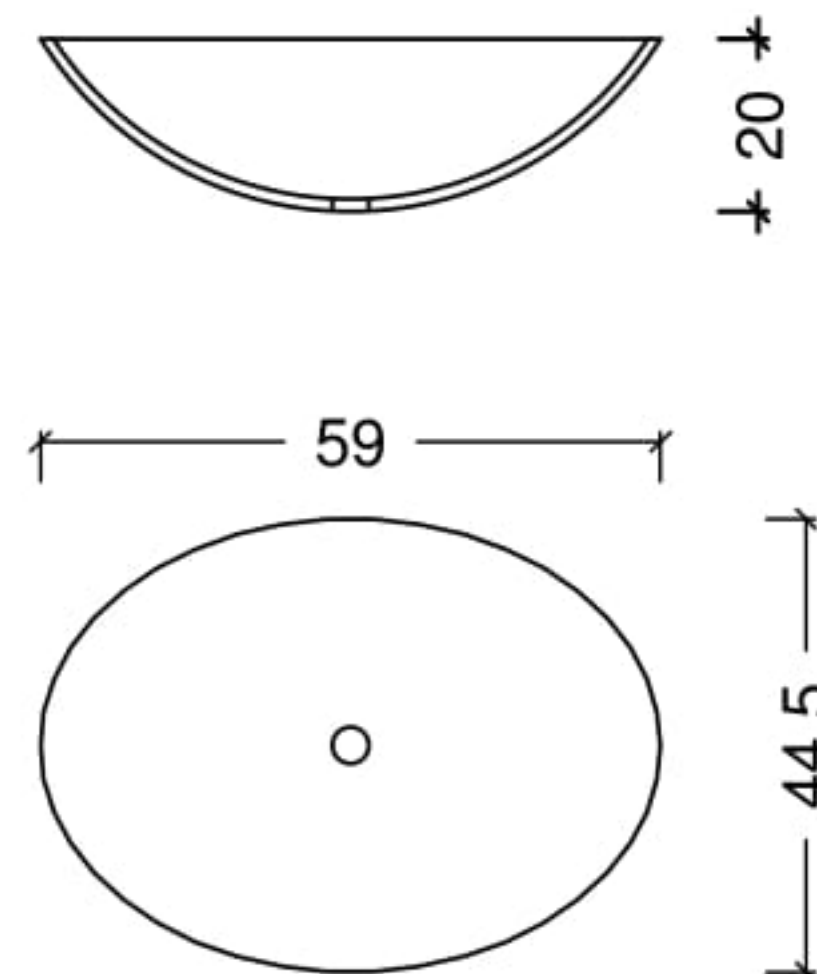

Rubina- - Sink - Undermount Elliptical Sink - LV2

SINK

white ceramic

ORDER CODE

LV2 - BS