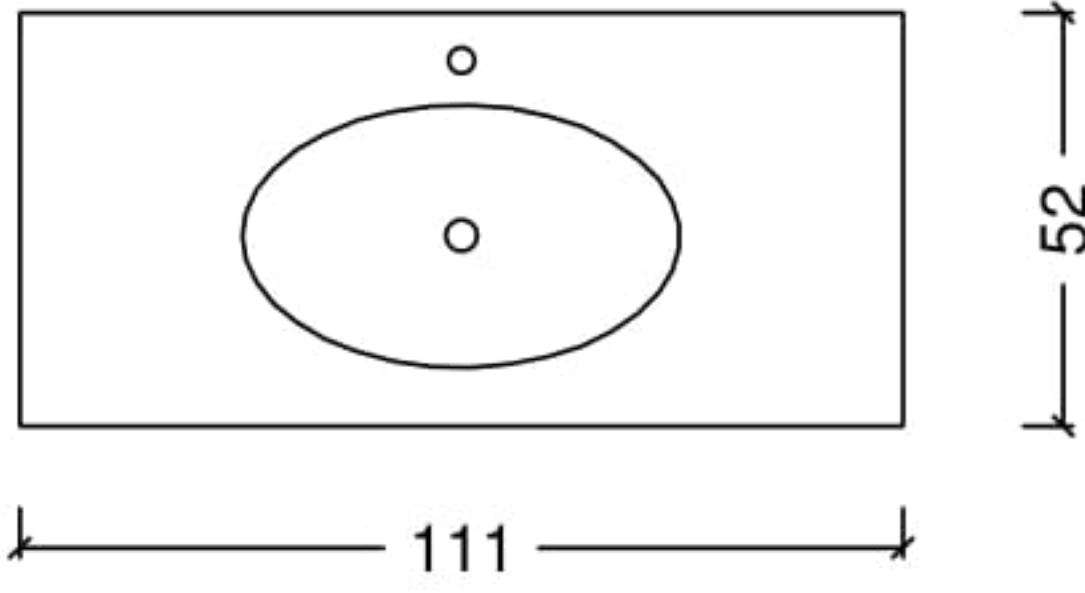

Crystal - Tezgah - 111

TEZGAH

White Solid Glass
Crystal Cam

SİP. KODU

T111-WSG
T111-C.CAM

Crystal - Tezgah - 121