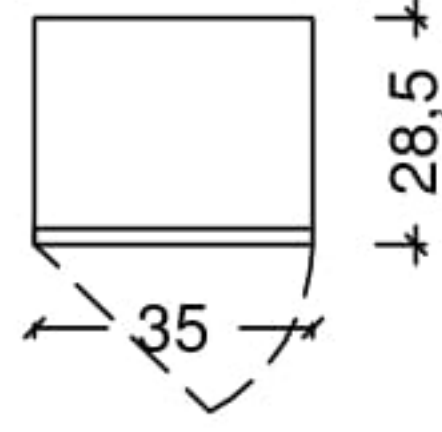

CRYSTAL

BOY DOLAPLARI

Crystal - Boy Dolabı - BD

GÖVDE - DESEN

crystal cam

SİP. KODU

BD - 145

DİKKAT : Boy dolaplar için menteşe/kulp yerleri belirtilmelidir.