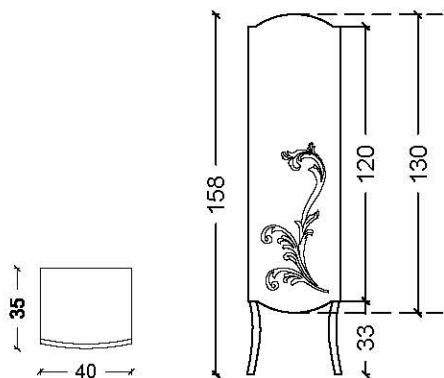

ANDANTE

TALL CABINETS & BATHTUB COATINGS

Andante - Tall Cabinets - BD

BODY-PATTERN

ORDER CODE

matte gold + glossy gold	1015-BD
matte silver + glossy silver	1016-BD
matte white + glossy gold	1017-BD
matte white + glossy silver	1018-BD
matte white + brown patina	1019-BD
matte white + green patina	1020-BD
matte white + pink patina	1021-BD

ATTENTION : Hinge and handle locations must be specified in the tall cabinets.

Andante - Bathtub Coatings - KV