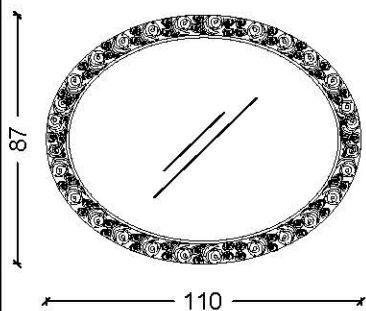

BELLO

MIRRORS

A-10

ORDER CODE

INFO

A10-A.P.B.
A10-G.P.B.

gold+glossy white
silver+glossy white

A-9

ORDER CODE

INFO

A9-A
A9-G
A9-M.B.

gold
silver
matte white

A-5

ORDER CODE

INFO

A5-A
A5-G
A5-M.B.

ATTENTION : plinth exists on the marble countertops
the faucet must be specified as a single hole or three holes on the countertop

Bello - Sink - Undermount Elliptical Sink - LV2

SINK	ORDER CODE
white ceramic	LV2-BS

Bello - Toilet Seat Covers - KL

BODY - PATTERN	ORDER CODE
glossy white+gold pattern	1022 - KL
glossy white+silver pattern	1023 - KL

Bello - Solo Bathtub - SK

BODY - PATTERN	ORDER CODE
gold (plain)	SK - A
silver (plain)	SK - G
white (plain)	AD - B