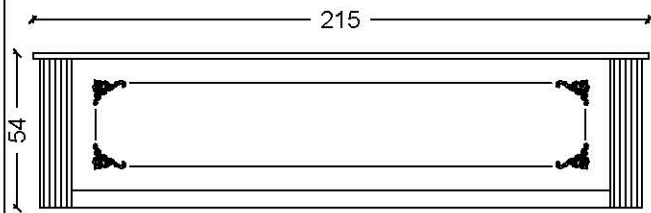

BODY - PATTERN   ORDER CODE

glossy white+gold pattern   1022 - KV
glossy white+silver pattern   1023 - KV