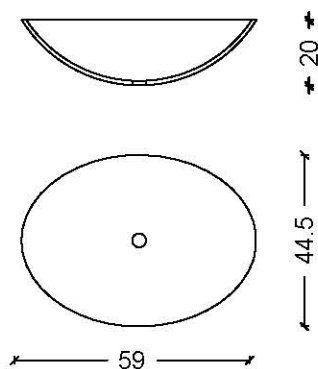

ATTENTION : plinth exists on the marble countertops
the faucet must be specified as a single hole or three holes on the countertop

Bello - Sink - Undermount Elliptical Sink - LV2

SINK	ORDER CODE
white ceramic	LV2-BS