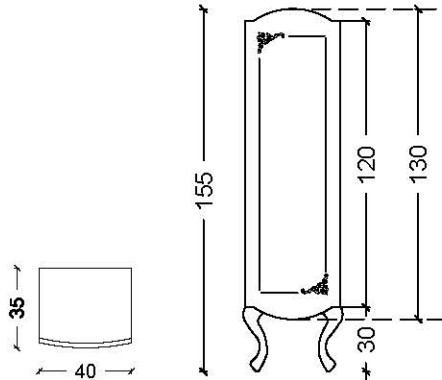

ATTENTION : plinth exists on the marble countertops
the faucet must be specified as a single hole or three holes on the countertop

Bello - Sink - Undermount Elliptical Sink - LV2

SINK	ORDER CODE
white ceramic	LV2-BS

BELLO

TALL CABINETS & BATHTUB COATINGS

Bello - Tall Cabinets - BD

BODY - PATTERN ORDER CODE

glossy white+gold pattern 1022 - BD
 glossy white+silver pattern 1023 - BD

ATTENTION : Hinge and handle locations must be specified in the tall cabinets.