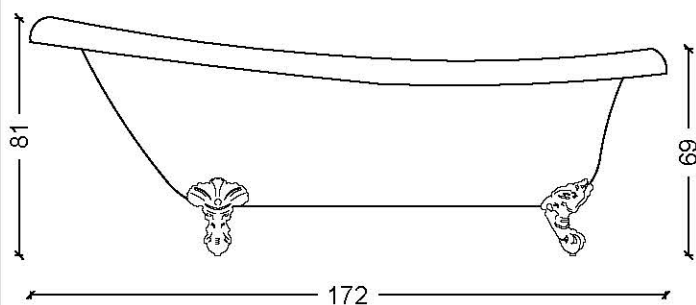

Bello - Solo Bathtub - SK

BODY - PATTERN	ORDER CODE
gold (plain)	SK - A
silver (plain)	SK - G
white (plain)	AD - B