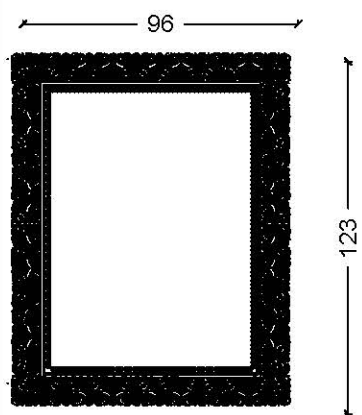

BELLO

MIRRORS

A-10

ORDER CODE

INFO

A10-A.P.B.
A10-G.P.B.

gold+glossy white
silver+glossy white

A-9

ORDER CODE

INFO

A9-A
A9-G
A9-M.B.

gold
silver
matte white

A-5

ORDER CODE

INFO

A5-A
A5-G
A5-M.B.

Bello - Toilet Seat Covers - KL

BODY - PATTERN	ORDER CODE
glossy white+gold pattern	1022 - KL
glossy white+silver pattern	1023 - KL

Bello - Solo Bathtub - SK

BODY - PATTERN	ORDER CODE
gold (plain)	SK - A
silver (plain)	SK - G
white (plain)	AD - B