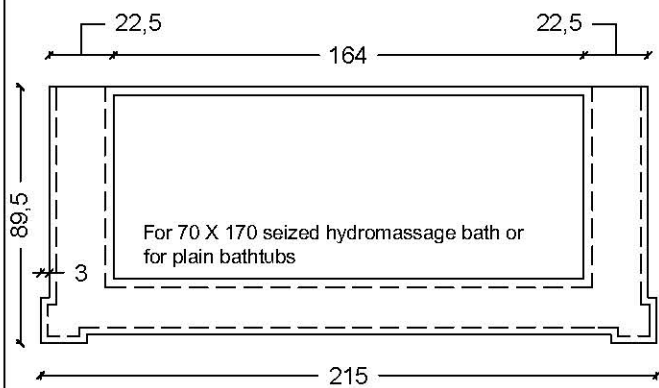

Bello - Bathtub Bench - KT

MATERIAL   ORDER CODE

toros black   KT-TS
bursa beige   KT-BB
star galaxy   KT-SG
bianco carrera   KT-BC
emprador dark   KT-ED