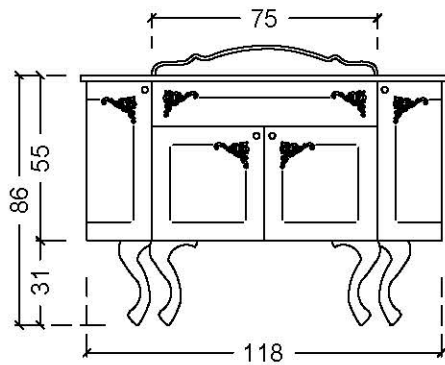

Bello - Sink Cabinets

BODY - PATTERN	ORDER CODE
glossy white+gold pattern	1022
glossy white+silver pattern	1023