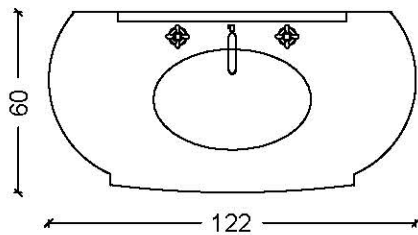

Bello - Countertop

COUNTERTOP	ORDER CODE
toros black	T6-TS
bursa beige	T6-BB
star galaxy	T6-SG
bianco carrera	T6-BC
emprador dark	T6-ED

ATTENTION : plinth exists on the marble countertops
the faucet must be specified as a single hole or three holes on the countertop