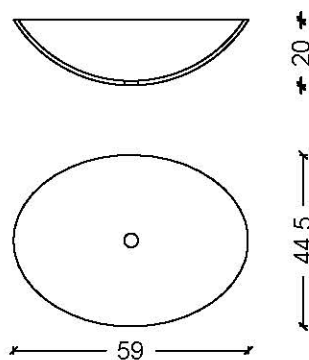

ATTENTION : plinth exists on the marble countertops
the faucet must be specified as a single hole or three holes on the countertop

Castello - Sink - Undermount Elliptical Sink - LV2

SINK

ORDER CODE

white ceramic
complete gold