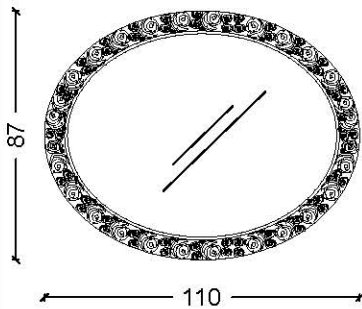

CASTELLO

MIRRORS

A-11

ORDER CODE INFO
A11.A.E. antique gold

A-5

ORDER CODE INFO
A5.P.A. glossy gold

A-9

ORDER CODE INFO
A9-P.A. glossy gold

A-7

ORDER CODE INFO
A7-P.A. glossy gold

A-23

ORDER CODE INFO
A23-P.A. glossy gold

CASTELLO

SINK CABINETS & COUNTERTOPS & SINKS

Castello - Sink Cabinets

BODY - PATTERN

ATTENTION : plinth exists on the marble countertops
the faucet must be specified as a single hole or three holes on the countertop

Castello - Sink - Undermount Elliptical Sink - LV2

SINK

ORDER CODE

white ceramic
complete gold