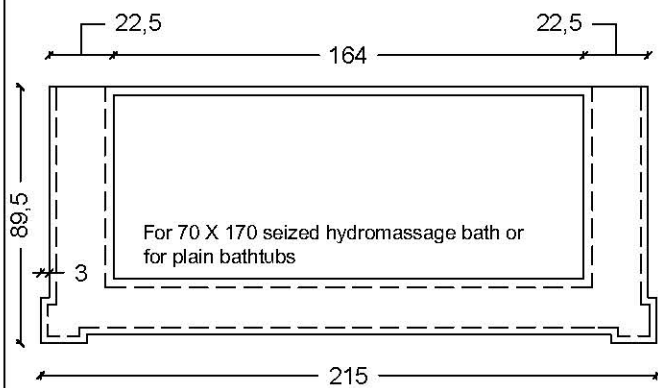

Castello - Bathtub Bench - KT

MATERIAL   ORDER CODE

bursa beige   KT-BB
bianco carrera   KT-BC
emprador dark   KT-ED
marine plywood + veneer   KT-MK-1024