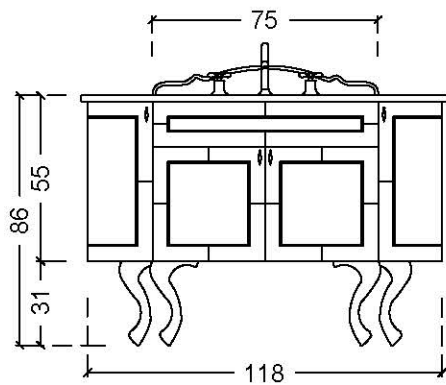

CASTELLO

SINK CABINETS & COUNTERTOPS & SINKS

Castello - Sink Cabinets

BODY - PATTERN

ORDER CODE

walnut + root marqueterie

1024

Castello - Countertop