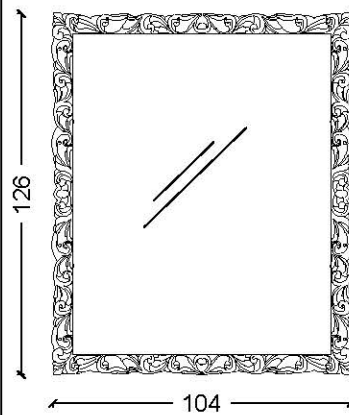

CASTELLO

MIRRORS

A-11

ORDER CODE INFO
A11.A.E. antique gold

A-5

ORDER CODE INFO
A5.P.A. glossy gold

A-9

ORDER CODE INFO
A9-P.A. glossy gold

A-7

ORDER CODE INFO
A7-P.A. glossy gold

A-23

ORDER CODE INFO
A23-P.A. glossy gold

CASTELLO

SINK CABINETS & COUNTERTOPS & SINKS

Castello - Sink Cabinets

BODY - PATTERN