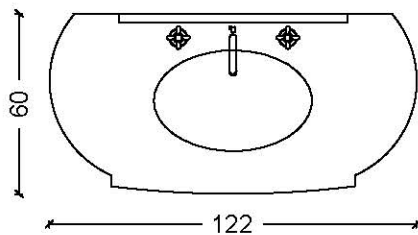

COUNTERTOP

ORDER CODE

bursa beige
bianco carrera
emprador dark

T6-BB
T6-BC
T6-ED

ATTENTION : plinth exists on the marble countertops
the faucet must be specified as a single hole or three holes on the countertop