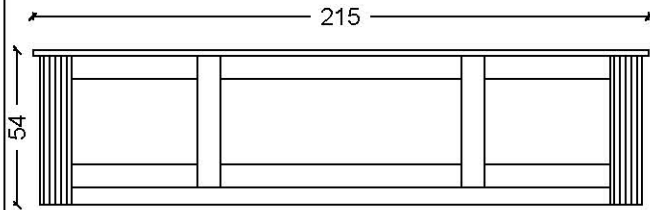

Castello - Bathtub Coatings - KV

BODY - PATTERN   ORDER CODE

walnut + root marqueterie   1024-KV