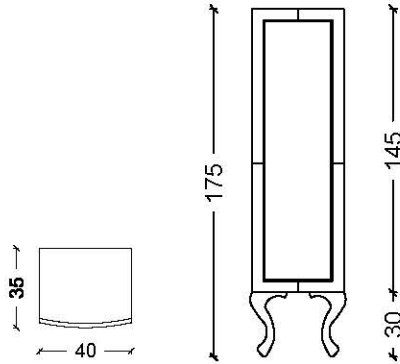

ATTENTION : plinth exists on the marble countertops
the faucet must be specified as a single hole or three holes on the countertop

Castello - Sink - Undermount Elliptical Sink - LV2

SINK

ORDER CODE

white ceramic
complete gold

LV2-BS
LV2-KA

CASTELLO

TALL CABINETS & BATHTUB COATINGS

Castello - Tall Cabinets - BD

BODY - PATTERN ORDER CODE

walnut + root marqueterie 1024-BD

ATTENTION : Hinge and handle locations must be specified in the tall cabinets.