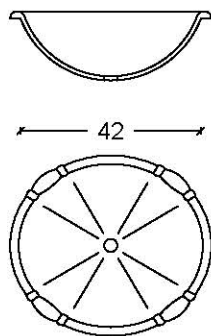

Classico - Sink - Overlay Elliptical Sink - LV3-C

SINK
complete gold
white ceramic

ORDER CODE
LV3-C-KA
LV3-C-B

VAT not included.