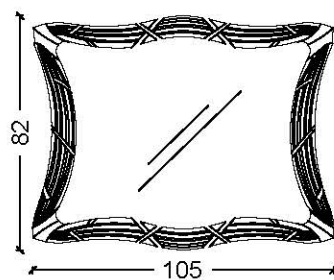

CLASSICO

MIRRORS

A-12

ORDER CODE	INFO
A12.A.S.P.	gold gilt +black patina

A-5

ORDER CODE	INFO
A5.A.	gold

A-9

ORDER CODE	INFO
A9.A.	gold

A-2

ORDER CODE	INFO
A2.A.	gold

CLASSICO

SINK CABINETS & COUNTERTOPS & SINKS

Classico - Sink Cabinets

BODY - PATTERN
gold gilt+black patina

ORDER CODE
1025

Classico - Countertop