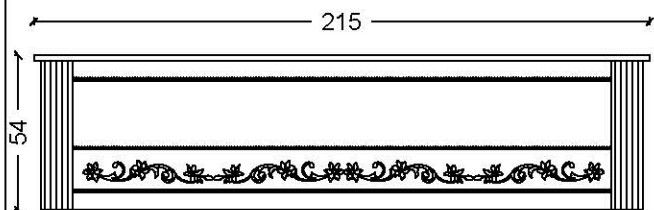

BODY - PATTERN	ORDER CODE
gold gilt+brown patina	1025 - BD