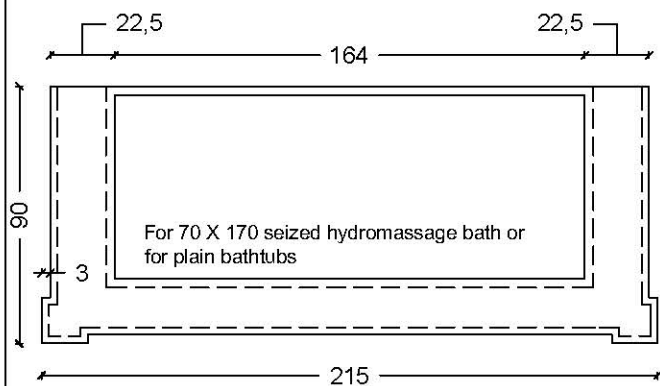

Classico - Bathtub Bench - KT

MATERIAL	ORDER CODE
emprador dark	KT-ED
bursa beige	KT-BB
toros black	KT-TS
star galaxy	KT-SG

ATTENTION: There is no glass countertop alternative for bathtub bench