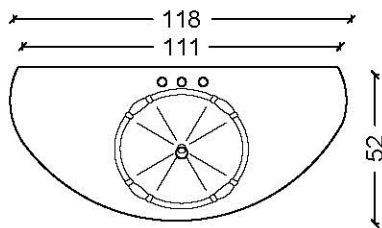

A-2

ORDER CODE	INFO
A2.A.	gold

CLASSICO

SINK CABINETS & COUNTERTOPS & SINKS

Classico - Sink Cabinets

BODY - PATTERN
gold gilt+black patina

ORDER CODE
1025

Classico - Countertop