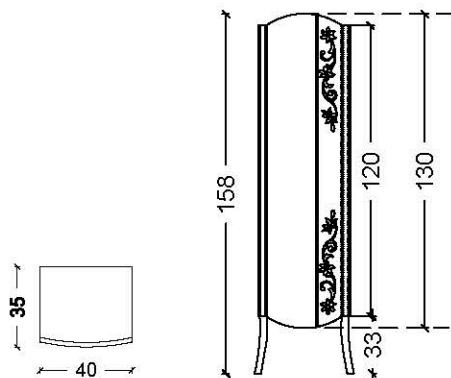

Classico - Sink - Overlay Elliptical Sink - LV3-C

SINK
complete gold
white ceramic

ORDER CODE
LV3-C-KA
LV3-C-B

VAT not included.

CLASSICO

TALL CABINETS & BATHTUB COATINGS

Classico - Tall Cabinets - BD

BODY - PATTERN	ORDER CODE
gold gilt+brown patina	1025 - BD