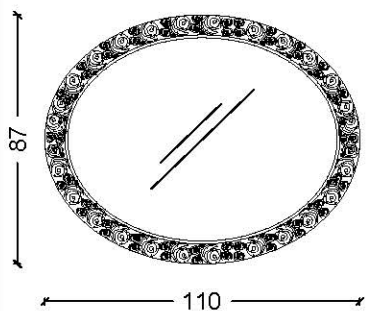

CLASSICO

MIRRORS

A-12

ORDER CODE	INFO
A12.A.S.P.	gold gilt +black patina

A-5

ORDER CODE	INFO
A5.A.	gold

A-9

ORDER CODE	INFO
A9.A.	gold

A-2

ORDER CODE	INFO
A2.A.	gold

CLASSICO

SINK CABINETS & COUNTERTOPS & SINKS

Classico - Sink Cabinets

BODY - PATTERN
gold gilt+black patina

ORDER CODE
1025

Classico - Countertop