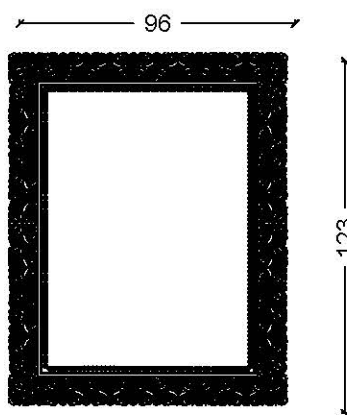

ORDER CODE	INFO
A5.A.	gold

A-9