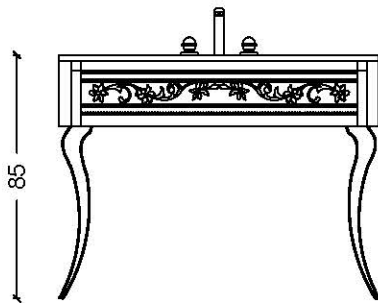

A-2

ORDER CODE	INFO
A2.A.	gold

CLASSICO

SINK CABINETS & COUNTERTOPS & SINKS

Classico - Sink Cabinets

BODY - PATTERN
gold gilt+black patina

ORDER CODE
1025

Classico - Countertop

COUNTERTOP
emprador dark
bursa beige
toros black
star galaxy
glass countertop w/sink

ORDER CODE
T7-ED
T7-BB
T7-TS
T7-SG
T8-BC

ATTENTION : plinth exists on the marble countertops
the faucet must be specified as a single hole or three holes on the countertop