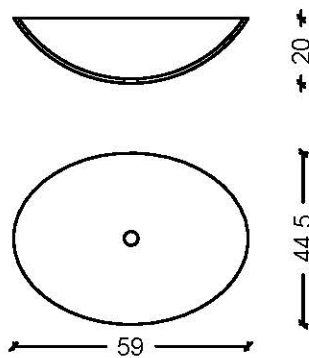

Cuore D'oro - Sink - Undermount Elliptical Sink - LV2

SINK

white ceramic
complete gold
complete silver

ORDER CODE

LV2-BS
LV2-KA
LV2-KP