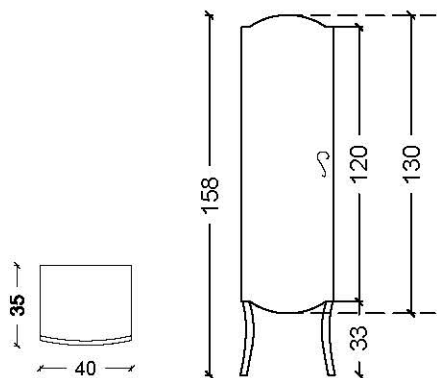

BODY - PATTERN

ORDER CODE

glossy gold
glossy silver

1026 - BD
1027 - BD

ATTENTION : Hinge and handle locations must be specified in the tall cabinets.

Cuore D'oro - Bathtub Coatings - KV

BODY - PATTERN

ORDER CODE