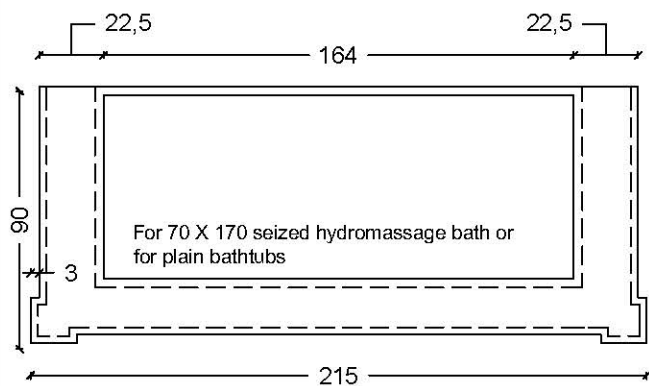

Cuore D'oro - Bathtub Bench - KT

MATERIAL

ORDER CODE

emprador dark
bursa beige
toros black
star galaxy
bianco carrera

KT-ED
KT-BB
KT-TS
KT-SG
KT-BC