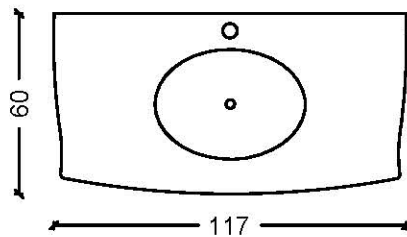

Cuore D'oro - Countertop

COUNTERTOP

emprador dark
bursa beige
toros black
star galaxy
bianco carrera

ORDER CODE

T5-ED
T5-BB
T5-TS
T5-SG
T5-BC

ATTENTION : plinth exists on the marble countertops
the faucet must be specified as a single hole or three holes on the countertop