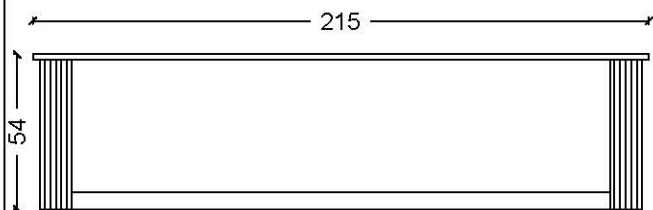

BODY - PATTERN

ORDER CODE

glossy gold
glossy silver

1026 - BD
1027 - BD

ATTENTION : Hinge and handle locations must be specified in the tall cabinets.

Cuore D'oro - Bathtub Coatings - KV

BODY - PATTERN

ORDER CODE