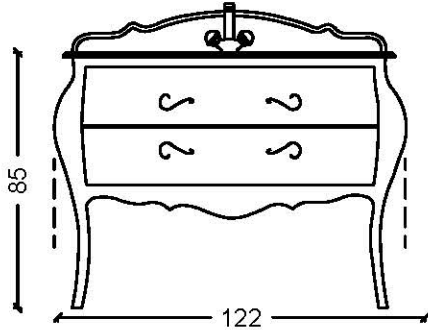

CUORE D'ORO

MIRRORS

A-13

ORDER CODE INFO
A13.P.A. glossy gold
A13.G. silver

A-5

ORDER CODE INFO
A5.A. gold
A5.G. silver

A-9

ORDER CODE INFO
A9.A. gold
A9.G. silver

A-2

ORDER CODE INFO
A2.A. gold

CUORE D'ORO

SINK CABINETS & COUNTERTOPS & SINKS

Cuore D'oro - Sink Cabinets

BODY - PATTERN

glossy gold
glossy silver

ORDER CODE