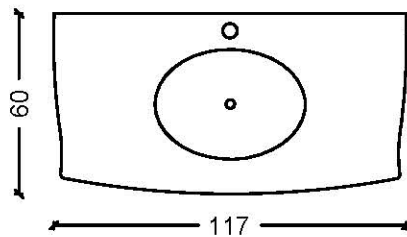

A5.A. gold
 A5.G. silver

A-13

ORDER CODE INFO

A13.A. gold
 A13.G. silver

Dea - Sink Cabinets

BODY - PATTERN	ORDER CODE
white-gold	1028
white-silver	1029
walnut-black patina	1030

Dea - Countertop

COUNTERTOP	ORDER CODE
toros black	T5-TS
emprador dark	T5-ED
bursa beige	T5-BB
star galaxy	T5-SG
bianco carrera	T5-BC

ATTENTION : plinth exists on the marble countertops
the faucet must be specified as a single hole or three holes on the countertop

Dea - Sink - Undermount Elliptical Sink - LV2

SINK	ORDER CODE
white ceramic	LV2 - BS
complete gold	LV2 - KA
complete silver	LV2 - KP
gold greek pattern	LV2 - AG
silver greek pattern	LV2 - PG