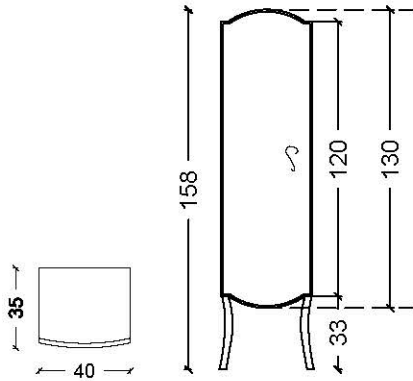

ATTENTION : plinth exists on the marble countertops
the faucet must be specified as a single hole or three holes on the countertop

Dea - Sink - Undermount Elliptical Sink - LV2

SINK	ORDER CODE
white ceramic	LV2 - BS
complete gold	LV2 - KA
complete silver	LV2 - KP
gold greek pattern	LV2 - AG
silver greek pattern	LV2 - PG

DEA

TALL CABINETS & BATHTUB COATINGS

Dea - Tall Cabinets - BD

BODY - PATTERN	ORDER CODE
white-gold	1028 - BD
white-silver	1029 - BD
walnut-black patina	1030 - BD

ATTENTION : Hinge and handle locations must be specified in the tall cabinets.