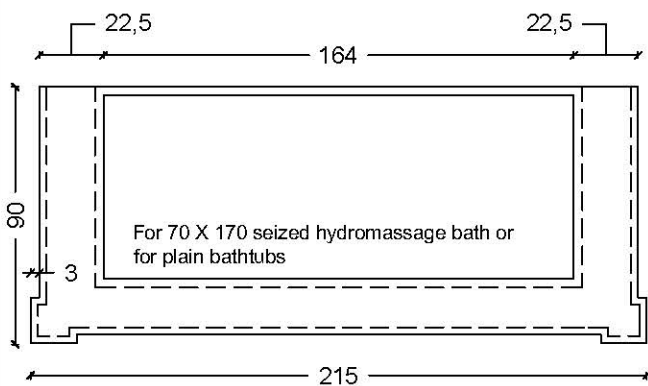

Dea - Bathtub Bench - KT

MATERIAL	ORDER CODE
toros black	KT-TS
emprador dark	KT-ED
bursa beige	KT-BB
star galaxy	KT-SG
bianco carrera	KT-BC
marine plywood + veneer	KT-MK-1030