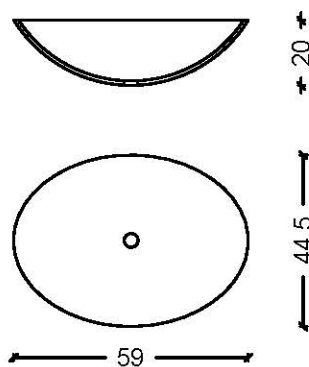

A5.A. gold
 A5.G. silver

A-13

ORDER CODE INFO

A13.A. gold
 A13.G. silver

Dea - Sink Cabinets

BODY - PATTERN	ORDER CODE
white-gold	1028
white-silver	1029
walnut-black patina	1030

Dea - Countertop

COUNTERTOP	ORDER CODE
toros black	T5-TS
emprador dark	T5-ED
bursa beige	T5-BB
star galaxy	T5-SG
bianco carrera	T5-BC

ATTENTION : plinth exists on the marble countertops
the faucet must be specified as a single hole or three holes on the countertop

Dea - Sink - Undermount Elliptical Sink - LV2

SINK	ORDER CODE
white ceramic	LV2 - BS
complete gold	LV2 - KA
complete silver	LV2 - KP
gold greek pattern	LV2 - AG
silver greek pattern	LV2 - PG