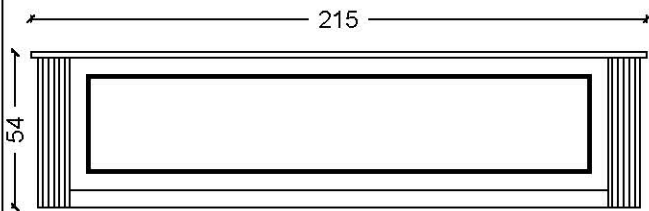

BODY - PATTERN	ORDER CODE
white-gold	1028 - KV
white-silver	1029 - KV
walnut-black patina	1030 - KV