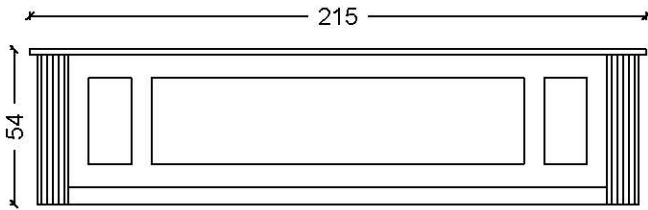

BODY - PATTERN	ORDER CODE
beige patina	1043-KV
walnut patina	1044-KV