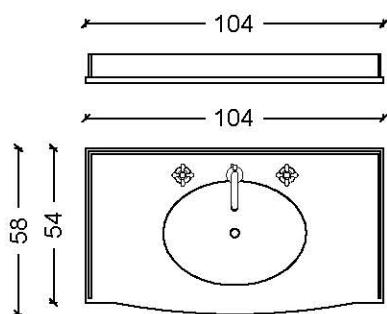

Imperio - Countertop -104

COUNTERTOP

toros black
emprador dark
bursa beige
star galaxy
bianco carrera

ORDER CODE

T11-TS-104
T11-ED-104
T11-BB-104
T11-SG-104
T11-BC-104

ATTENTION : plinth exists on the marble countertops
the faucet must be specified as a single hole or three holes on the countertop