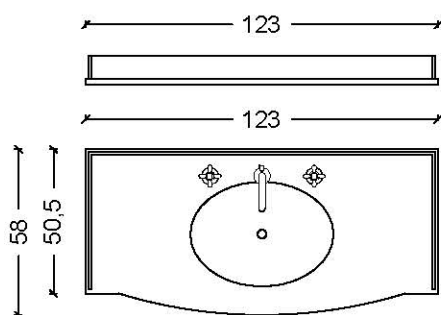

Imperio - Countertop -123

COUNTERTOP

toros black
emprador dark
bursa beige
star galaxy
bianco carrera

ORDER CODE

T11-TS-123
T11-ED-123
T11-BB-123
T11-SG-123
T11-BC-123

ATTENTION : plinth exists on the marble countertops
the faucet must be specified as a single hole or three holes on the countertop