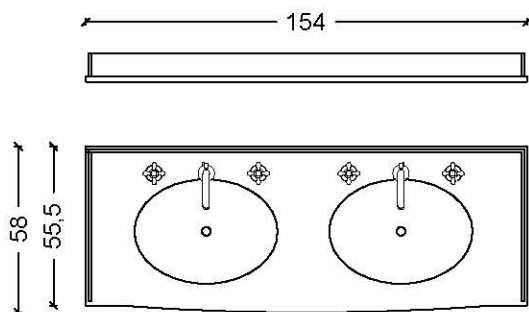

Imperio - Countertop -154

COUNTERTOP

toros black
emprador dark
bursa beige
star galaxy
bianco carrera

ORDER CODE

T11-TS-154
T11-ED-154
T11-BB-154
T11-SG-154
T11-BC-154

ATTENTION : plinth exists on the marble countertops
the faucet must be specified as a single hole or three holes on the countertop