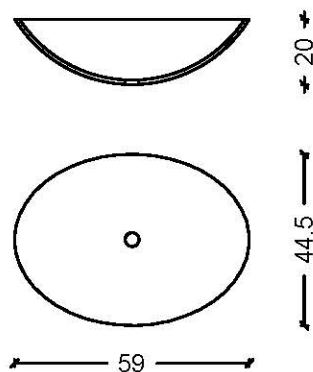

Imperio - Sink - Undermount Elliptical Sink - LV2

SINK

white ceramic

ORDER CODE

LV2 - BS

Imperio - Toilet Seat Covers - KL