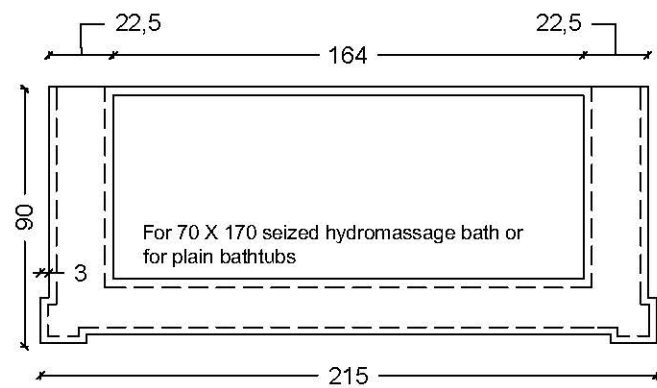

Imperio - Bathtub Bench - KT

MATERIAL	ORDER CODE
toros black	KT-TS
emprador dark	KT-ED
bursa beige	KT-BB
star galaxy	KT-SG
bianco carrera	KT-BC
marine plywood + veneer	KT-MK-1043