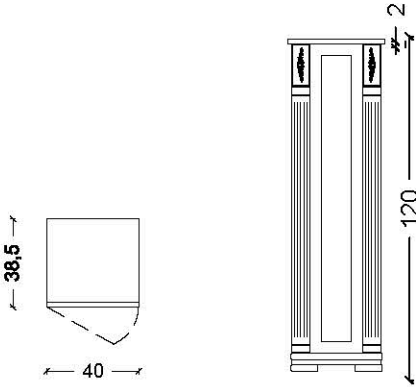

IMPERIO

TALL CABINETS & BATHTUB COATINGS

Imperio - Tall Cabinets - BD

BODY - PATTERN	ORDER CODE
beige patina	1043-BD
walnut patina	1044-BD

ATTENTION : Hinge and handle locations must be specified in the tall cabinets.

Imperio - Bathtub Coatings - KV