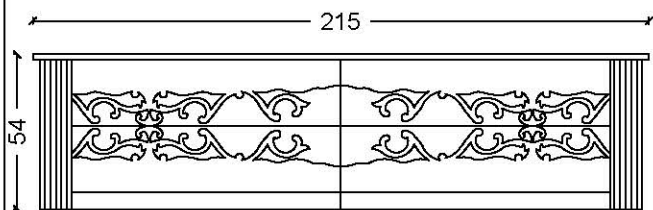

COUNTERTOP

ORDER CODE

toros black
emprador dark
bursa beige
star galaxy
bianco carrera

T15 - TS
T15 - ED
T15 - BB
T15 - SG
T15 - BC

ATTENTION : plinth exists on the marble countertops
the faucet must be specified as a single hole or three holes on the countertop

Markiz - Sink - Undermount Elliptical Sink - LV2

SINK

ORDER CODE

white ceramic

LV2 - BS

MARKIZ

TALL CABINETS & BATHTUB COATINGS

Markiz - Tall Cabinets - BD

BODY - PATTERN	ORDER CODE
walnut + root marqueterie	1050-BD

ATTENTION : Hinge and handle locations must be specified in the tall cabinets.

Markiz - Bathtub Coatings - KV

BODY - PATTERN	ORDER CODE
walnut + root marqueterie	1050-KV