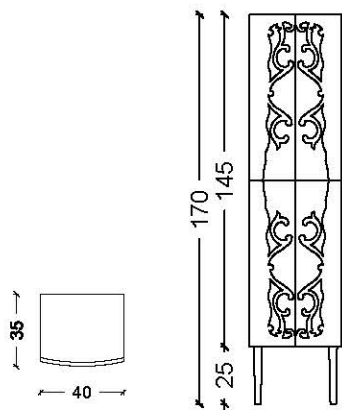

Markiz - Sink - Undermount Elliptical Sink - LV2

SINK

ORDER CODE

white ceramic

LV2 - BS

MARKIZ

TALL CABINETS & BATHTUB COATINGS

Markiz - Tall Cabinets - BD

BODY - PATTERN

ORDER CODE

walnut + root marquetrie

1050-KL