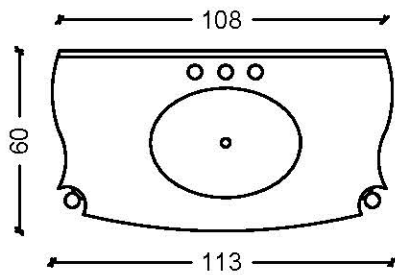

COUNTERTOP

ORDER CODE

toros black
emprador dark
bursa beige
star galaxy
bianco carrera

T15 - TS
T15 - ED
T15 - BB
T15 - SG
T15 - BC

ATTENTION : plinth exists on the marble countertops
the faucet must be specified as a single hole or three holes on the countertop

BODY - PATTERN

ORDER CODE

walnut + root marquetrie

1050-KL