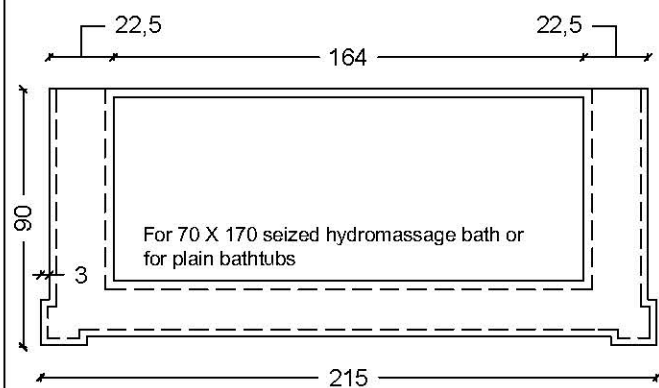

Markiz - Bathtub Bench - KT

MATERIAL	ORDER CODE
toros black	KT-TS
emprador dark	KT-ED
bursa beige	KT-BB
star galaxy	KT-SG
bianco carrera	KT-BC
marine plywood + veneered	KT-MK-1050