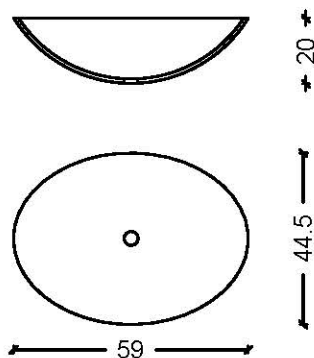

Markiz - Sink - Undermount Elliptical Sink - LV2

SINK

ORDER CODE

white ceramic

LV2 - BS