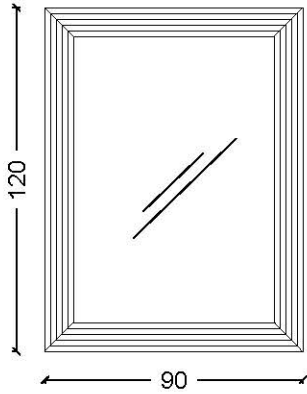

NATURA

MIRRORS

A-19

ORDER CODE INFO

A19-C.SR walnut + gold accessory
A19-C.KR walnut + silver accessory

A-6

ORDER CODE INFO

A6-A gold
A6-G silver
A6-C walnut

A-2

ORDER CODE INFO

A2-A gold
A2-G silver

A-3

ORDER CODE INFO

A3-A gold
A3-G silver

A-23

ORDER CODE INFO