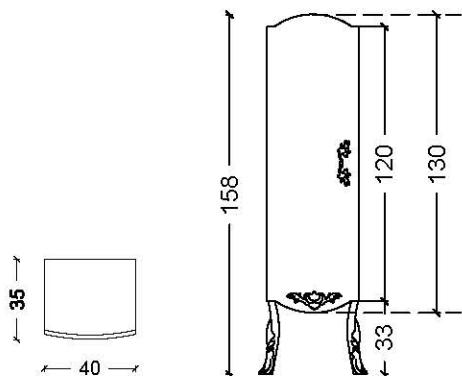

Natura - Sink - Undermount Elliptical Sink - LV2

SINK	ORDER CODE
white ceramic	LV2 - BS

NATURA

TALL CABINETS & BATHTUB COATINGS

Natura - Tall Cabinets - BD

BODY - PATTERN

ORDER CODE

walnut patina + gold accessory 1051 - BD
 walnut patina + silver accessory 1052 - BD