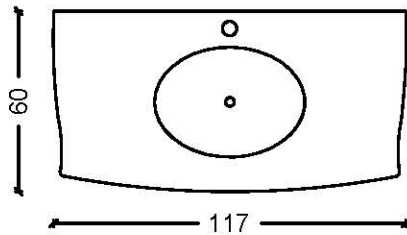

COUNTERTOP	ORDER CODE
toros black	T5 - TS
emprador dark	T5 - ED
bursa beige	T5 - BB
star galaxy	T5 - SG
bianco carrera	T5 - BC

ATTENTION : plinth exists on the marble countertops
the faucet must be specified as a single hole or three holes on the countertop