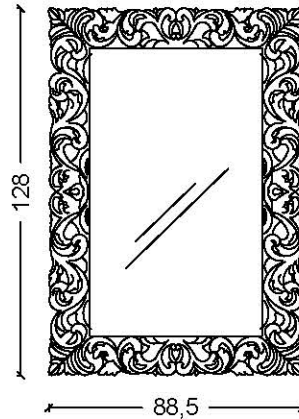

NATURA

MIRRORS

A-19

ORDER CODE INFO

A19-C.SR walnut + gold accessory
A19-C.KR walnut + silver accessory

A-6

ORDER CODE INFO

A6-A gold
A6-G silver
A6-C walnut

A-2

ORDER CODE INFO

A2-A gold
A2-G silver

A-3

ORDER CODE INFO

A3-A gold
A3-G silver

A-23

ORDER CODE INFO