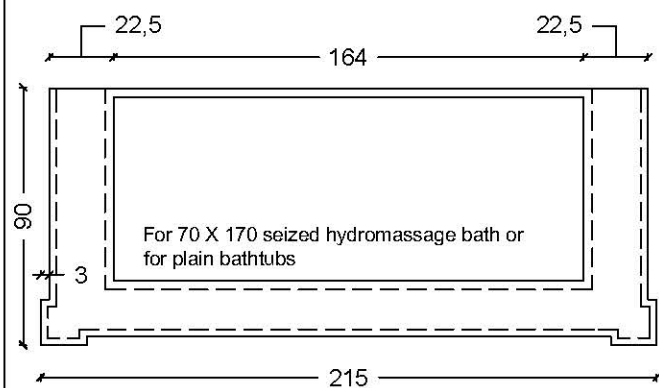

Natura - Bathtub Bench - KT

MATERIAL

ORDER CODE

toros black KT-TS
emprador dark KT-ED
bursa beige KT-BB
star galaxy KT-SG
bianco carrera KT-BC
marine plywood + veneer KT-MK-1051