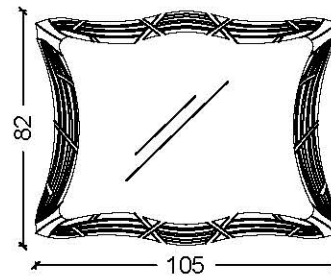

NATURA

MIRRORS

A-19

ORDER CODE INFO

A19-C.SR walnut + gold accessory
A19-C.KR walnut + silver accessory

A-6

ORDER CODE INFO

A6-A gold
A6-G silver
A6-C walnut

A-2

ORDER CODE INFO

A2-A gold
A2-G silver

A-3

ORDER CODE INFO

A3-A gold
A3-G silver

A-23

ORDER CODE INFO