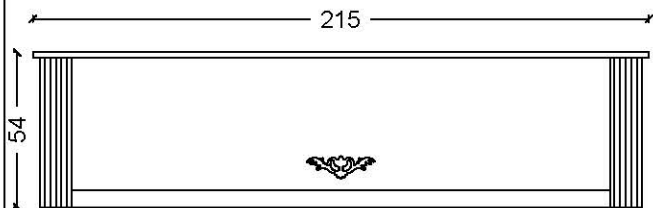

BODY - PATTERN

ORDER CODE

walnut patina + gold accessory 1051 - KV
walnut patina + silver accessory 1052 - KV