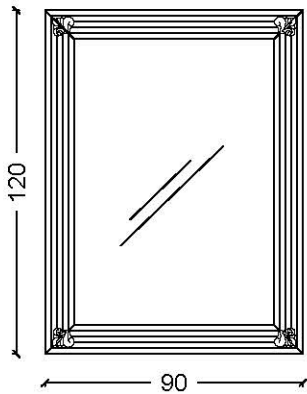

NATURA

MIRRORS

A-19

ORDER CODE INFO

A19-C.SR walnut + gold accessory
A19-C.KR walnut + silver accessory

A-6

ORDER CODE INFO

A6-A gold
A6-G silver
A6-C walnut

A-2

ORDER CODE INFO

A2-A gold
A2-G silver

A-3

ORDER CODE INFO

A3-A gold
A3-G silver

A-23

ORDER CODE INFO