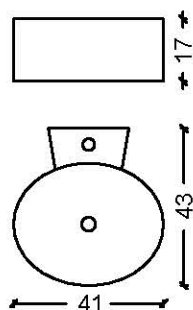

BODY - PATTERN

ORDER CODE

walnut patina
beige patina

1053
1054

Natura - Tall Cabinets - BD

BODY - PATTERN

ORDER CODE

walnut patina
beige patina

1053-BD
1054-BD

ATTENTION : Hinge and handle locations must be specified in the tall cabinets.

Nazz - Sink - Bowl Sink - LV4

SINK

ORDER CODE

white ceramic

LV4 - BS