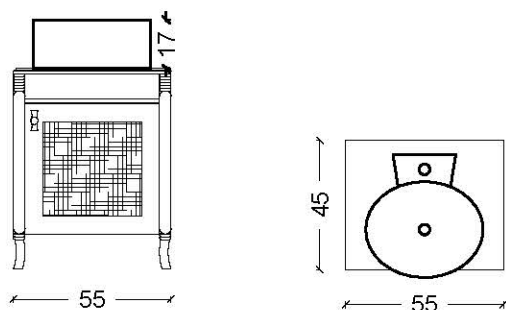

NAZZ

MIRRORS

A-20

ORDER CODE

INFO

A-20-C.P.
A-20-B.P.

walnut patina
beige patina

Nazz - Sink Cabinets

BODY - PATTERN

ORDER CODE

walnut patina
beige patina

1053
1054

Natura - Tall Cabinets - BD

BODY - PATTERN

ORDER CODE

walnut patina
beige patina

1053-BD
1054-BD

ATTENTION : Hinge and handle locations must be specified in the tall cabinets.

Nazz - Sink - Bowl Sink - LV4

SINK

ORDER CODE

white ceramic

LV4 - BS