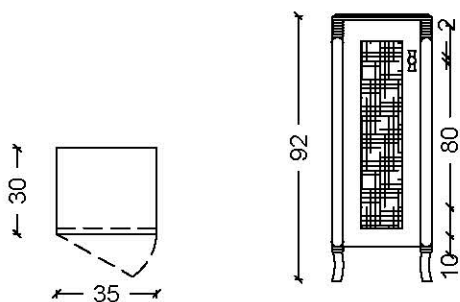

NAZZ

MIRRORS

A-20

ORDER CODE

INFO

A-20-C.P.
A-20-B.P.

walnut patina
beige patina

Nazz - Sink Cabinets

BODY - PATTERN

ORDER CODE

walnut patina
beige patina

1053
1054

Natura - Tall Cabinets - BD

BODY - PATTERN

ORDER CODE

walnut patina
beige patina

1053-BD
1054-BD

ATTENTION : Hinge and handle locations must be specified in the tall cabinets.

Nazz - Sink - Bowl Sink - LV4

SINK

ORDER CODE

white ceramic

LV4 - BS