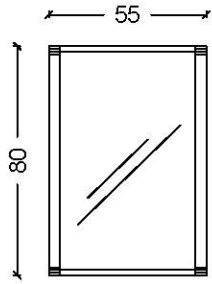

NAZZ

MIRRORS

A-20

ORDER CODE

INFO

A-20-C.P.
A-20-B.P.

walnut patina
beige patina

Nazz - Sink Cabinets

BODY - PATTERN

ORDER CODE

walnut patina
beige patina

1053
1054

Natura - Tall Cabinets - BD

BODY - PATTERN

ORDER CODE

walnut patina
beige patina

1053-BD
1054-BD

ATTENTION : Hinge and handle locations must be specified in the tall cabinets.

Nazz - Sink - Bowl Sink - LV4

SINK

ORDER CODE

white ceramic

LV4 - BS