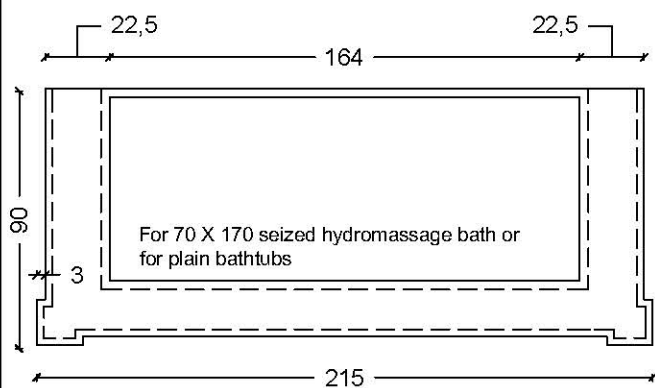

Perla Bianca - Bathtub Bench - KT

MATERIAL	ORDER CODE
toros black	KT-TS
emprador dark	KT-ED
bursa beige	KT-BB
star galaxy	KT-SG
bianco carrera	KT-BC