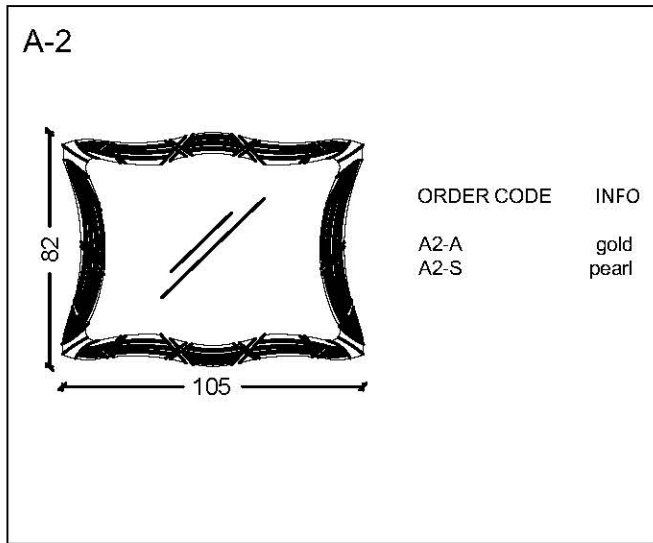

PERLA BIANCA

MIRRORS