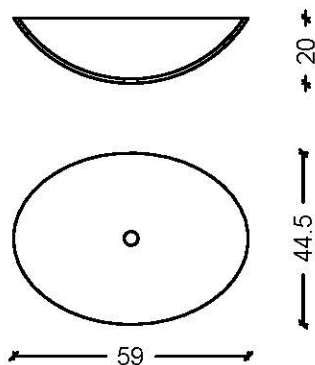

Perla Bianca - Sink - Undermount Elliptical Sink - LV2

SINK	ORDER CODE
white ceramic	LV2 - BS