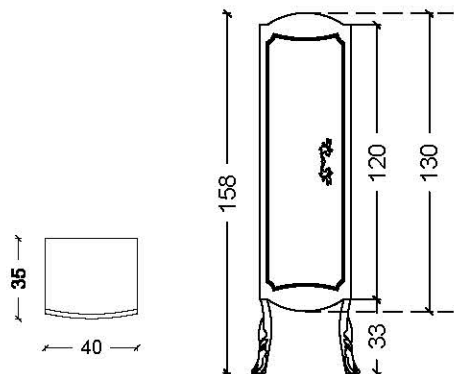

Perla Bianca - Sink - Undermount Elliptical Sink - LV2

SINK	ORDER CODE
white ceramic	LV2 - BS

PERLA BIANCA

TALL CABINETS & BATHTUB COATINGS

Perla Bianca - Tall Cabinets - BD

BODY - PATTERN	ORDER CODE
white pearl - gold accessory	1055 - BD
white pearl - silver accessory	1056 - BD