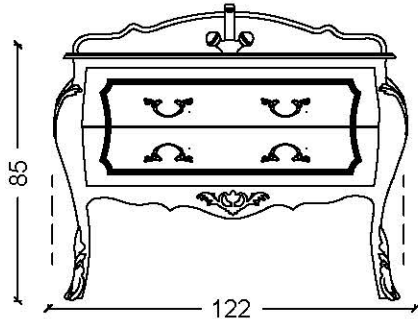

PERLA BIANCA

MIRRORS

PERLA BIANCA

SINK CABINETS & COUNTERTOPS & SINKS

Perla Bianca - Sink Cabinets

BODY - PATTERN	ORDER CODE
white pearl - gold accessory	1055
white pearl - silver accessory	1056

Perla Bianca - Countertop

COUNTERTOP	ORDER CODE
toros black	T5 - TS
emprador dark	T5 - ED
bursa beige	T5 - BB
star galaxy	T5 - SG
bianco carrera	T5 - BC

ATTENTION : plinth exists on the marble countertops
the faucet must be specified as a single hole or three holes on the countertop