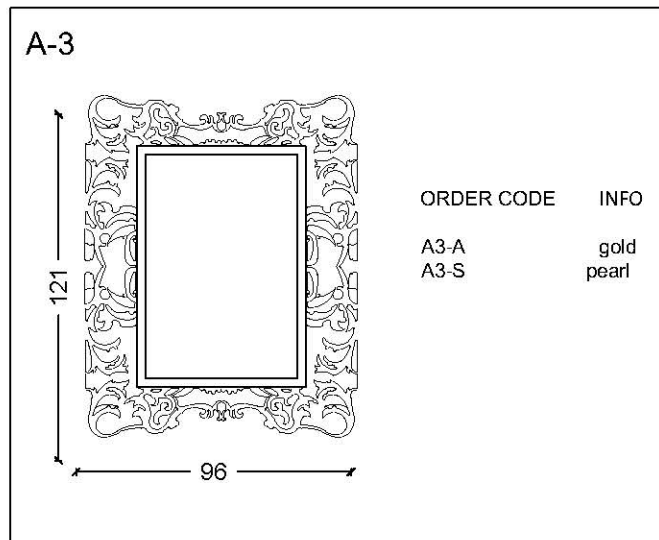

PERLA BIANCA

MIRRORS

PERLA BIANCA

SINK CABINETS & COUNTERTOPS & SINKS

Perla Bianca - Sink Cabinets

BODY - PATTERN	ORDER CODE
white pearl - gold accessory	1055
white pearl - silver accessory	1056

Perla Bianca - Countertop

COUNTERTOP	ORDER CODE
toros black	T5 - TS
emprador dark	T5 - ED
bursa beige	T5 - BB
star galaxy	T5 - SG
bianco carrera	T5 - BC

ATTENTION : plinth exists on the marble countertops
the faucet must be specified as a single hole or three holes on the countertop

Perla Bianca - Sink - Undermount Elliptical Sink - LV2

SINK	ORDER CODE
white ceramic	LV2 - BS

PERLA BIANCA

TALL CABINETS & BATHTUB COATINGS

Perla Bianca - Tall Cabinets - BD

BODY - PATTERN	ORDER CODE
white pearl - gold accessory	1055 - BD
white pearl - silver accessory	1056 - BD

BODY - PATTERN

ORDER CODE

white pearl - gold accessory

1055 - KL

white pearl - silver accessory

1056 - KL