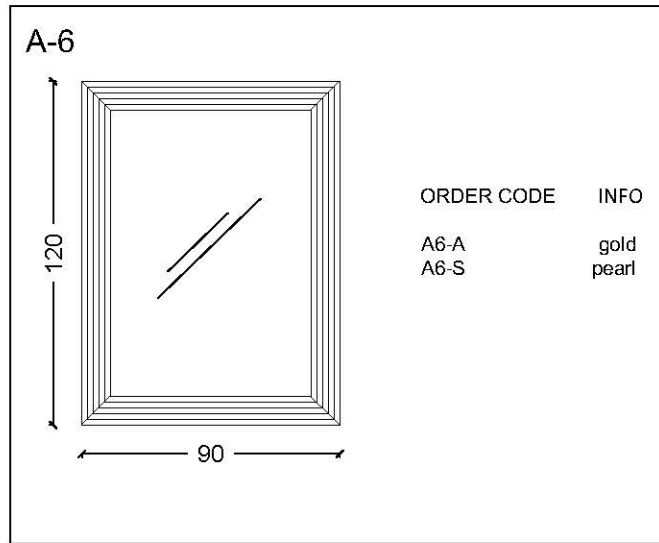

PERLA BIANCA

MIRRORS

PERLA BIANCA

SINK CABINETS & COUNTERTOPS & SINKS

Perla Bianca - Sink Cabinets

BODY - PATTERN	ORDER CODE
white pearl - gold accessory	1055
white pearl - silver accessory	1056

Perla Bianca - Countertop

COUNTERTOP	ORDER CODE
toros black	T5 - TS
emprador dark	T5 - ED
bursa beige	T5 - BB
star galaxy	T5 - SG
bianco carrera	T5 - BC

ATTENTION : plinth exists on the marble countertops
the faucet must be specified as a single hole or three holes on the countertop

BODY - PATTERN

ORDER CODE

white pearl - gold accessory

1055 - KL

white pearl - silver accessory

1056 - KL