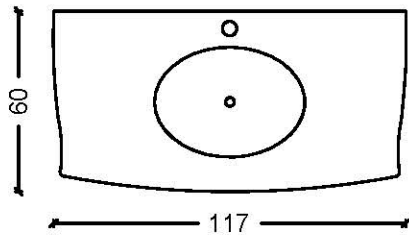

COUNTERTOP	ORDER CODE
toros black	T5 - TS
emprador dark	T5 - ED
bursa beige	T5 - BB
star galaxy	T5 - SG
bianco carrera	T5 - BC

ATTENTION : plinth exists on the marble countertops
the faucet must be specified as a single hole or three holes on the countertop

BODY - PATTERN

ORDER CODE

white pearl - gold accessory

1055 - KL

white pearl - silver accessory

1056 - KL