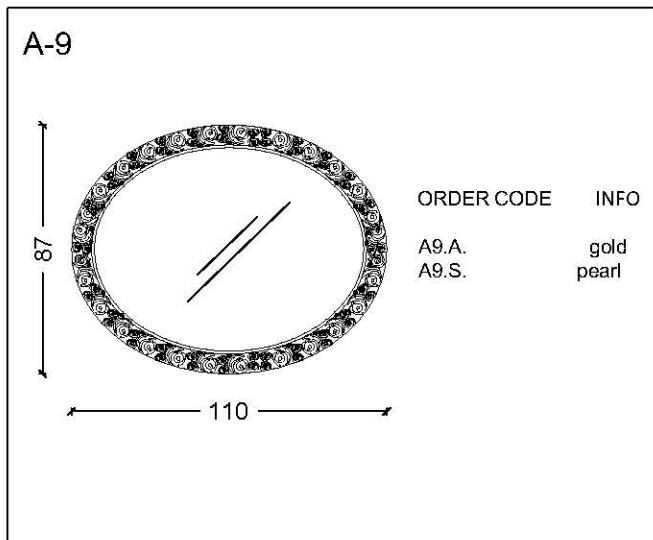

PERLA BIANCA

MIRRORS

PERLA BIANCA

SINK CABINETS & COUNTERTOPS & SINKS

Perla Bianca - Sink Cabinets

BODY - PATTERN	ORDER CODE
white pearl - gold accessory	1055
white pearl - silver accessory	1056

Perla Bianca - Countertop

COUNTERTOP	ORDER CODE
toros black	T5 - TS
emprador dark	T5 - ED
bursa beige	T5 - BB
star galaxy	T5 - SG
bianco carrera	T5 - BC

ATTENTION : plinth exists on the marble countertops
the faucet must be specified as a single hole or three holes on the countertop

ATTENTION : Hinge and handle locations must be specified in the tall cabinets.

Perla Bianca - Bathtub Coatings - KV

BODY - PATTERN	ORDER CODE
white pearl - gold accessory	1055 - KV
white pearl - silver accessory	1056 - KV

BODY - PATTERN

ORDER CODE

white pearl - gold accessory

1055 - KL

white pearl - silver accessory

1056 - KL