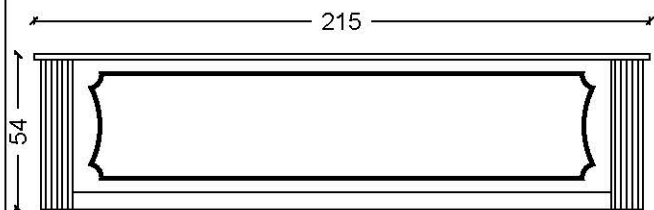

COUNTERTOP	ORDER CODE
toros black	T5 - TS
emprador dark	T5 - ED
bursa beige	T5 - BB
star galaxy	T5 - SG
bianco carrera	T5 - BC

ATTENTION : plinth exists on the marble countertops
the faucet must be specified as a single hole or three holes on the countertop

Perla Bianca - Sink - Undermount Elliptical Sink - LV2

SINK	ORDER CODE
white ceramic	LV2 - BS

PERLA BIANCA

TALL CABINETS & BATHTUB COATINGS

Perla Bianca - Tall Cabinets - BD

BODY - PATTERN	ORDER CODE
white pearl - gold accessory	1055 - BD
white pearl - silver accessory	1056 - BD

ATTENTION : Hinge and handle locations must be specified in the tall cabinets.

Perla Bianca - Bathtub Coatings - KV

BODY - PATTERN	ORDER CODE
white pearl - gold accessory	1055 - KV
white pearl - silver accessory	1056 - KV