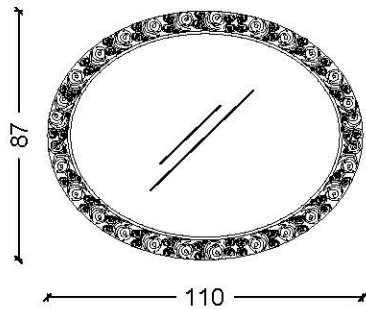

PERLA NERA

MIRRORS

A-2

ORDER CODE INFO

A2-A gold
A2-SS black pearl

A-6

ORDER CODE INFO

A6-A gold
A6-SS black pearl

A-9

ORDER CODE INFO

A9.A. gold
A9.SS black pearl

A-3

ORDER CODE INFO

A3-A gold
A3-SS black pearl

A-12

ORDER CODE INFO

ATTENTION : plinth exists on the marble countertops
the faucet must be specified as a single hole or three holes on the countertop

Perla Bianca - Sink - Undermount Elliptical Sink - LV2

| SINK | ORDER CODE |
|---------------|------------|
| white ceramic | LV2 - BS |

PERLA NERA

TOILET SEAT COVERS

Perla Nera- Toilet Seat Covers - KL

BODY - PATTERN

ORDER CODE

black pearl - gold accessory

1057 - KL

black pearl - silver accessory