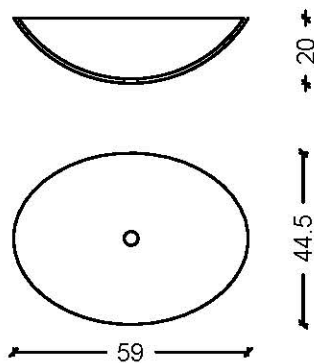

ATTENTION : plinth exists on the marble countertops
the faucet must be specified as a single hole or three holes on the countertop

Perla Bianca - Sink - Undermount Elliptical Sink - LV2

| SINK | ORDER CODE |
|---------------|------------|
| white ceramic | LV2 - BS |