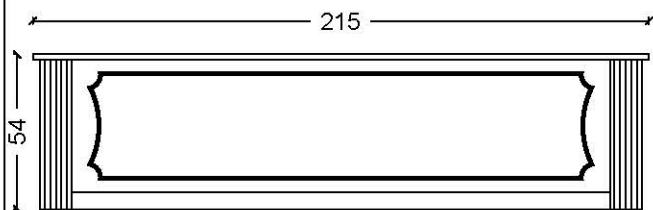

BODY - PATTERN ORDER CODE

black pearl - gold accessory 1057 - KV
black pearl - silver accessory 1058 - KV