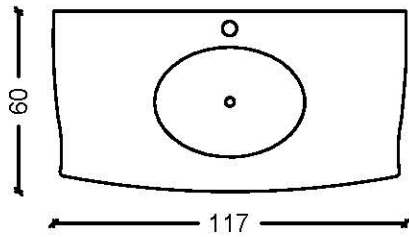

Perla Nera - Countertop

COUNTERTOP	ORDER CODE
toros black	T5- TS
emprador dark	T5 - ED
bursa beige	T5 - BB
star galaxy	T5 - SG
bianco carrera	T5 - BC

ATTENTION : plinth exists on the marble countertops
the faucet must be specified as a single hole or three holes on the countertop