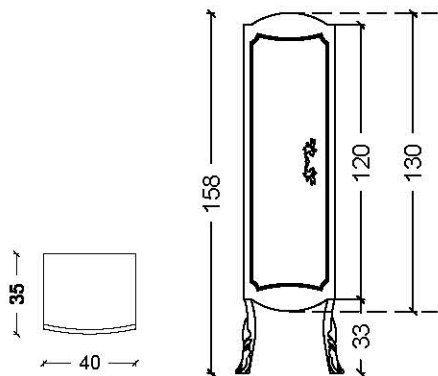

PERLA NERA

TALL CABINETS & BATHTUB COATINGS

Perla Nera - Tall Cabinets - BD

BODY - PATTERN ORDER CODE

black pearl - gold accessory 1057 - BD
black pearl - silver accessory 1058 - BD

ATTENTION : Hinge and handle locations must be specified in the tall cabinets.

Perla Nera - Bathtub Coatings - KV