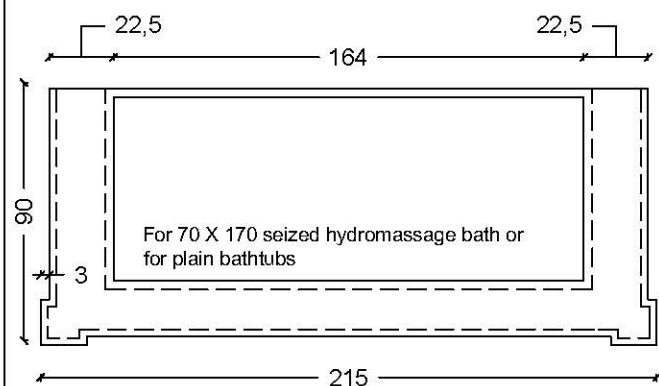

Perla Nera - Bathtub Bench - KT

MATERIAL ORDER CODE

toros black KT-TS
emprador dark KT-ED
bursa beige KT-BB
star galaxy KT-SG
bianco carrera KT-BC